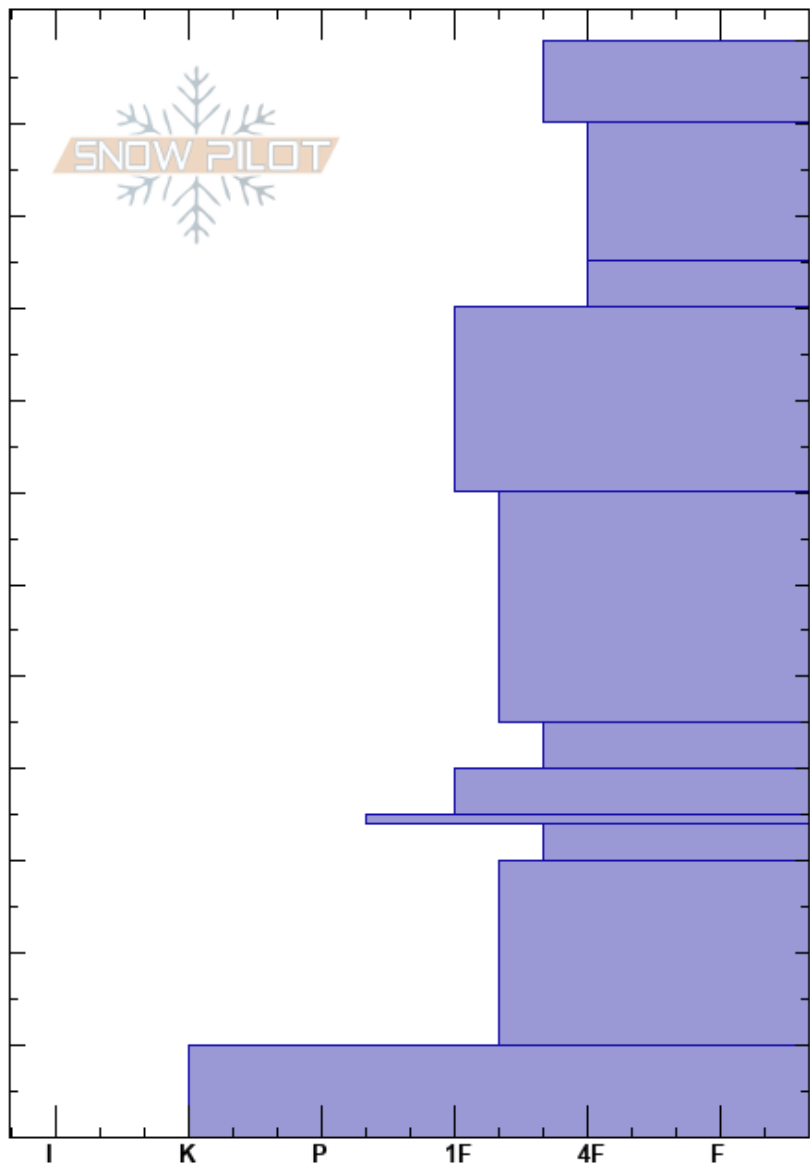

Texas Meadow
 Bridger Range
 MT
 Elevation: 7668 ft
 Aspect: 70°
 Specifics: Ski tracks on slope; We skied slope

Alex Marienthal
 01/21/2022 - 3:30pm
 Co-ord: 45.84020N, -110.93271W
 Slope Angle: 28°
 Wind Loading: previous

Stability: Fair
 Air Temperature: -6°C
 Sky Cover: BKN
 Precipitation: NO
 Wind: SW Light Breeze

HS: 119
 PF: 33
 PS: 20
 119-110cm: Problematic layer

Depth (cm)	Crystal Form	Crystal Size	Moisture	ρ kg/m ³	Stability tests & Layer comments
119	✕ (+)				
110					← ECTN11 @110cm
100	+ (/)	0.3			
95					← ECTN11 @95cm
90	/ (□)	0.3-0.5 (0.5)			
80	⊖	0.5			
70					
60	● (⊖)	1			
50					
45	⊖	1.5			
40	⊙ (⊖)	(2)			
35	⊙				
33	⊖	2-3			← PST43/105 (End) @33cm
20	⊖	2-4			
10					
0	⊙				← ECTX

Notes: 9"=1.3" SWE (top 23cm=33mm) 14.4% density