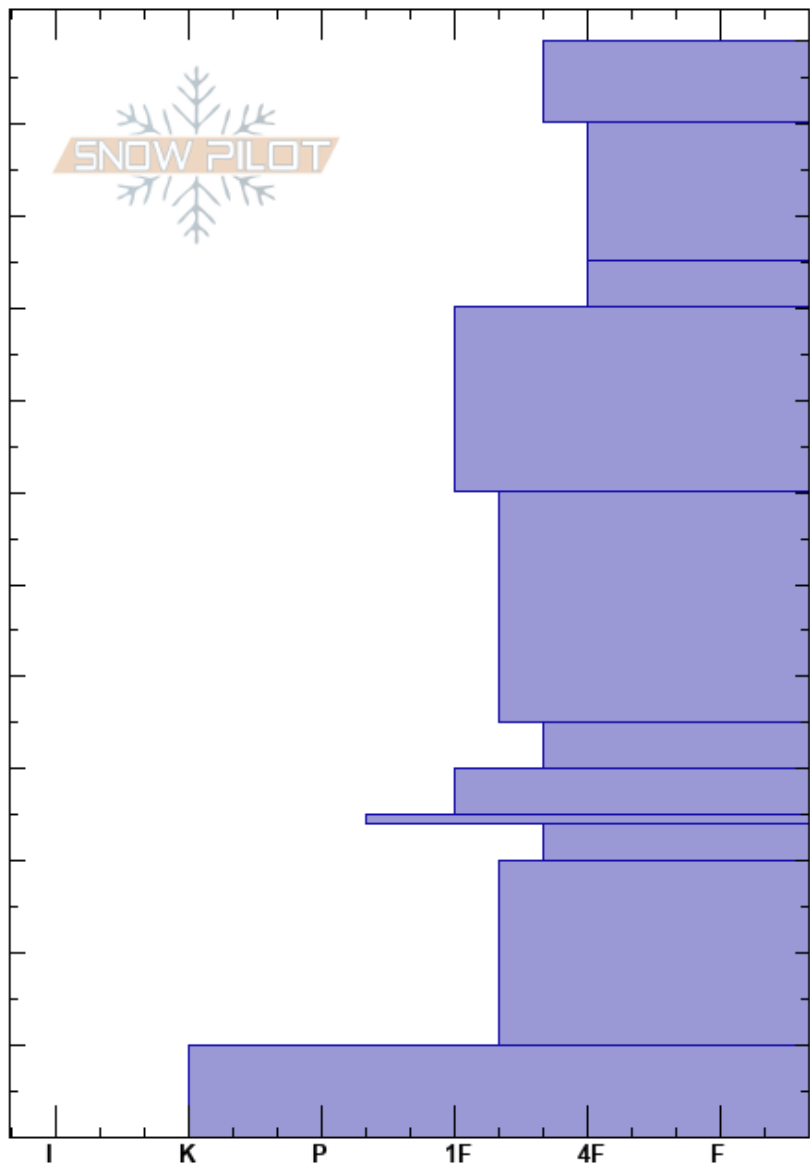

Texas Meadow  
 Bridger Range  
 MT  
 Elevation: 7668 ft  
 Aspect: 70°  
 Specifics: Ski tracks on slope; We skied slope

Alex Marienthal  
 01/21/2022 - 3:30pm  
 Co-ord: 45.84020N, -110.93271W  
 Slope Angle: 28°  
 Wind Loading: previous

Stability: Fair  
 Air Temperature: -6°C  
 Sky Cover: BKN  
 Precipitation: NO  
 Wind: SW Light Breeze

HS: 119  
 PF: 33 119-110cm: Problematic layer  
 PS: 20

Depth (cm)	Crystal Form	Crystal Size	Moisture	$\rho$ kg/m <sup>3</sup>	Stability tests & Layer comments
119	✕ (+)				
110					← ECTN11 @110cm
100	+ ( / )	0.3			
95					← ECTN11 @95cm
90	/ ( □ )	0.3-0.5 (0.5)			
80	⊖	0.5			
70					
60	● ( ⊖ )	1			
50					
45	⊖	1.5			
40	⊙⊙ ( ⊖ )	(2)			
35	⊙⊙				
33	⊖	2-3			← PST43/105 (End) @33cm
20	⊖	2-4			
10					
0	⊙⊙				← ECTX

Notes: 9"=1.3" SWE (top 23cm=33mm) 14.4% density