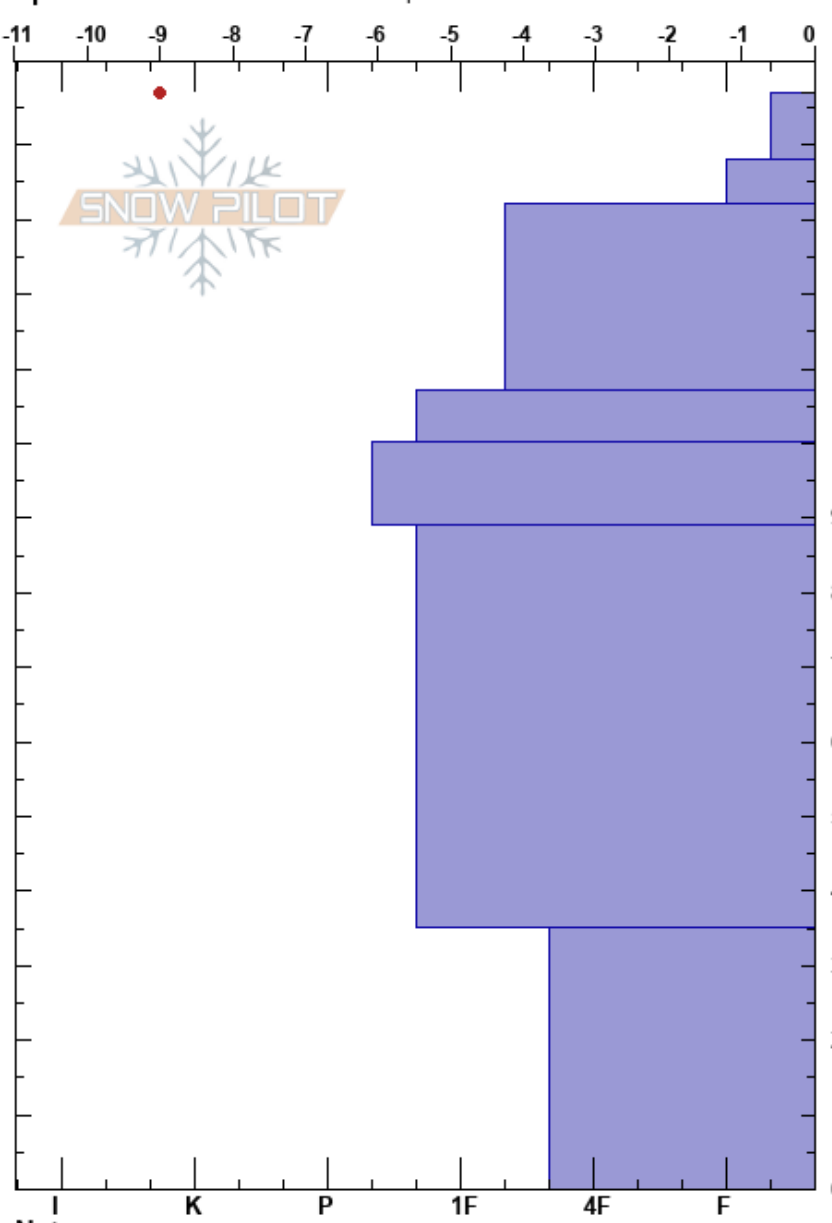

Scotch Bonnet, S.Rasta  
 Cooke City  
 MT  
 Elevation: 9658 ft  
 Aspect: 225°  
 Specifics: Snowmobile tracks on slope

Alex Marienthal  
 01/19/2022 - 10:00am  
 Co-ord: 45.06975N, -109.94424W  
 Slope Angle: 29°  
 Wind Loading: no

Stability: Good  
 Air Temperature: -7°C  
 Sky Cover: OVC  
 Precipitation: S-1  
 Wind: SW Light Breeze

HS: 147  
 PF: 40  
 147-138cm: Problematic layer

Height (cm)	Crystal		Moisture	$\rho$ kg/m <sup>3</sup>	Stability tests & Layer comments
	Form	Size			
147					
140	+				
130	/ (□)	0.5			
120	•	0.3			
110					
100	•	0.3			
90	•	0.1			
80					
70					
60	•	1			
50					
40					
35					← ECTP30 @35cm
30					
20	⊖	2-3			
10					
0					← ECTX