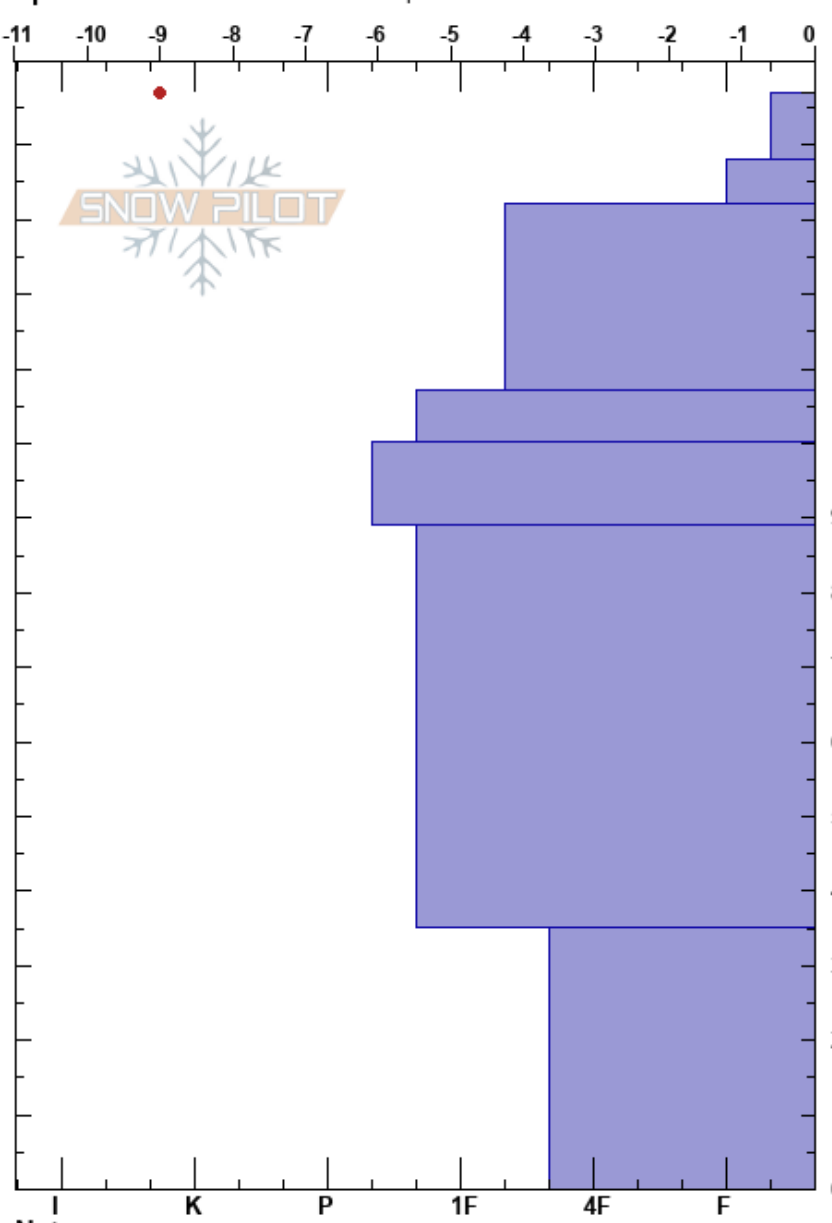

Scotch Bonnet, S.Rasta
 Cooke City
 MT
 Elevation: 9658 ft
 Aspect: 225°
 Specifics: Snowmobile tracks on slope

Alex Marienthal
 01/19/2022 - 10:00am
 Co-ord: 45.06975N, -109.94424W
 Slope Angle: 29°
 Wind Loading: no

Stability: Good
 Air Temperature: -7°C
 Sky Cover: OVC
 Precipitation: S-1
 Wind: SW Light Breeze

HS: 147
 PF: 40
 147-138cm: Problematic layer

Height (cm)	Crystal		Moisture	ρ kg/m ³	Stability tests & Layer comments
	Form	Size			
147					
140	+				
130	/ (□)	0.5			
120	•	0.3			
110					
100	•	0.3			
90	•	0.1			
80					
70					
60	•	1			
50					
40					
30					← ECTP30 @35cm
20	⊖	2-3			
10					
0					← ECTX