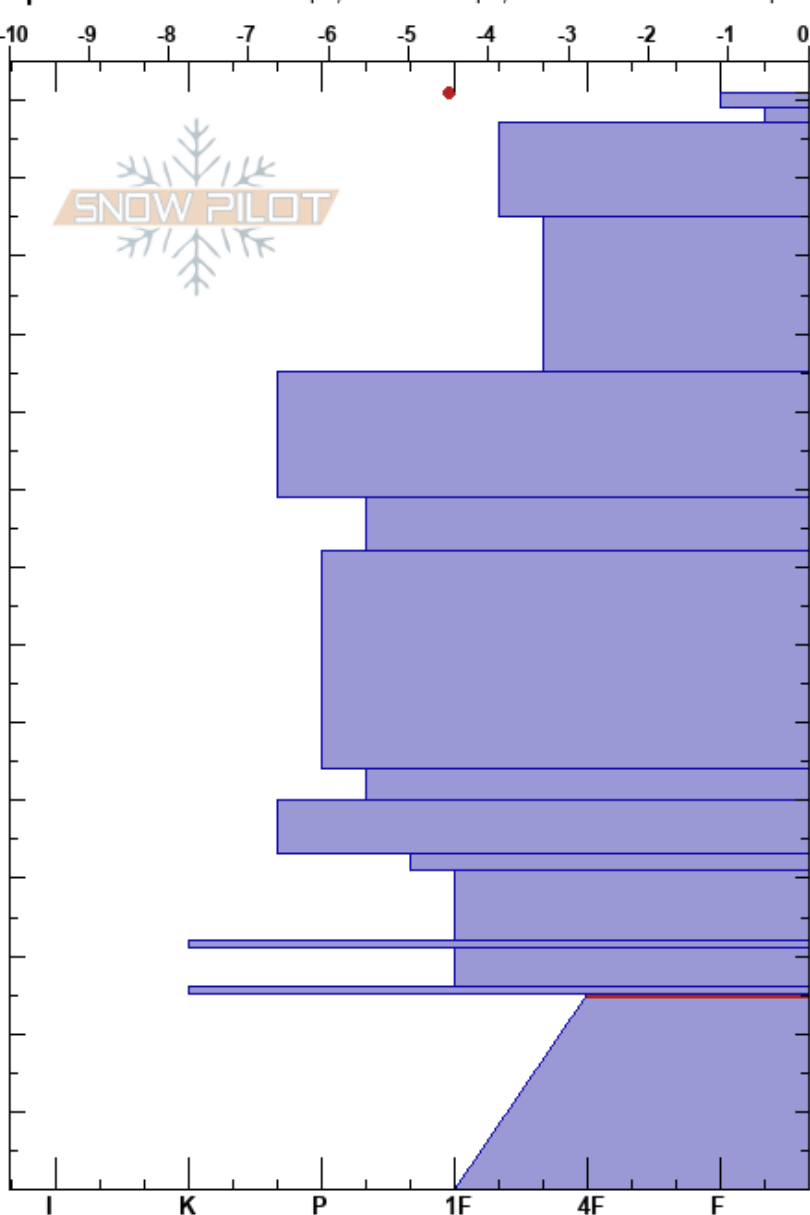

PF: 15

139-137cm: Buried Jan. 18

MT

Co-ord: 45.03004N, -109.94292W

Sky Cover: OVC

PS: 3

25-0cm: CPST55/120end@24

Elevation: 9072 ft

Slope Angle: 20°

Precipitation: S-1

Wind: NW Light Breeze

Aspect: 122°

Wind Loading: previous

Specifics: Ski tracks on slope; We skied slope; Snowmobile tracks on slope

Height (cm)	Crystal		Moisture	ρ kg/m ³	Stability tests & Layer comments
	Form	Size			
141	* r	1-2			139-137cm: Buried Jan. 18
130	V	10			
120	•	0.3			
110	•	0.1-0.3			
100	•	0.1			
90	•	0.3-0.5			
80	•	0.3-0.5			
70	•	0.3-0.5			
60	•	0.3			
50	•	0.5			
40	•	1			
30	⊖	1			
25	⊖	2-4			
20	⊖	1-2			
10	⊖	2			25-0cm: CPST55/120end@24
0					ECTX