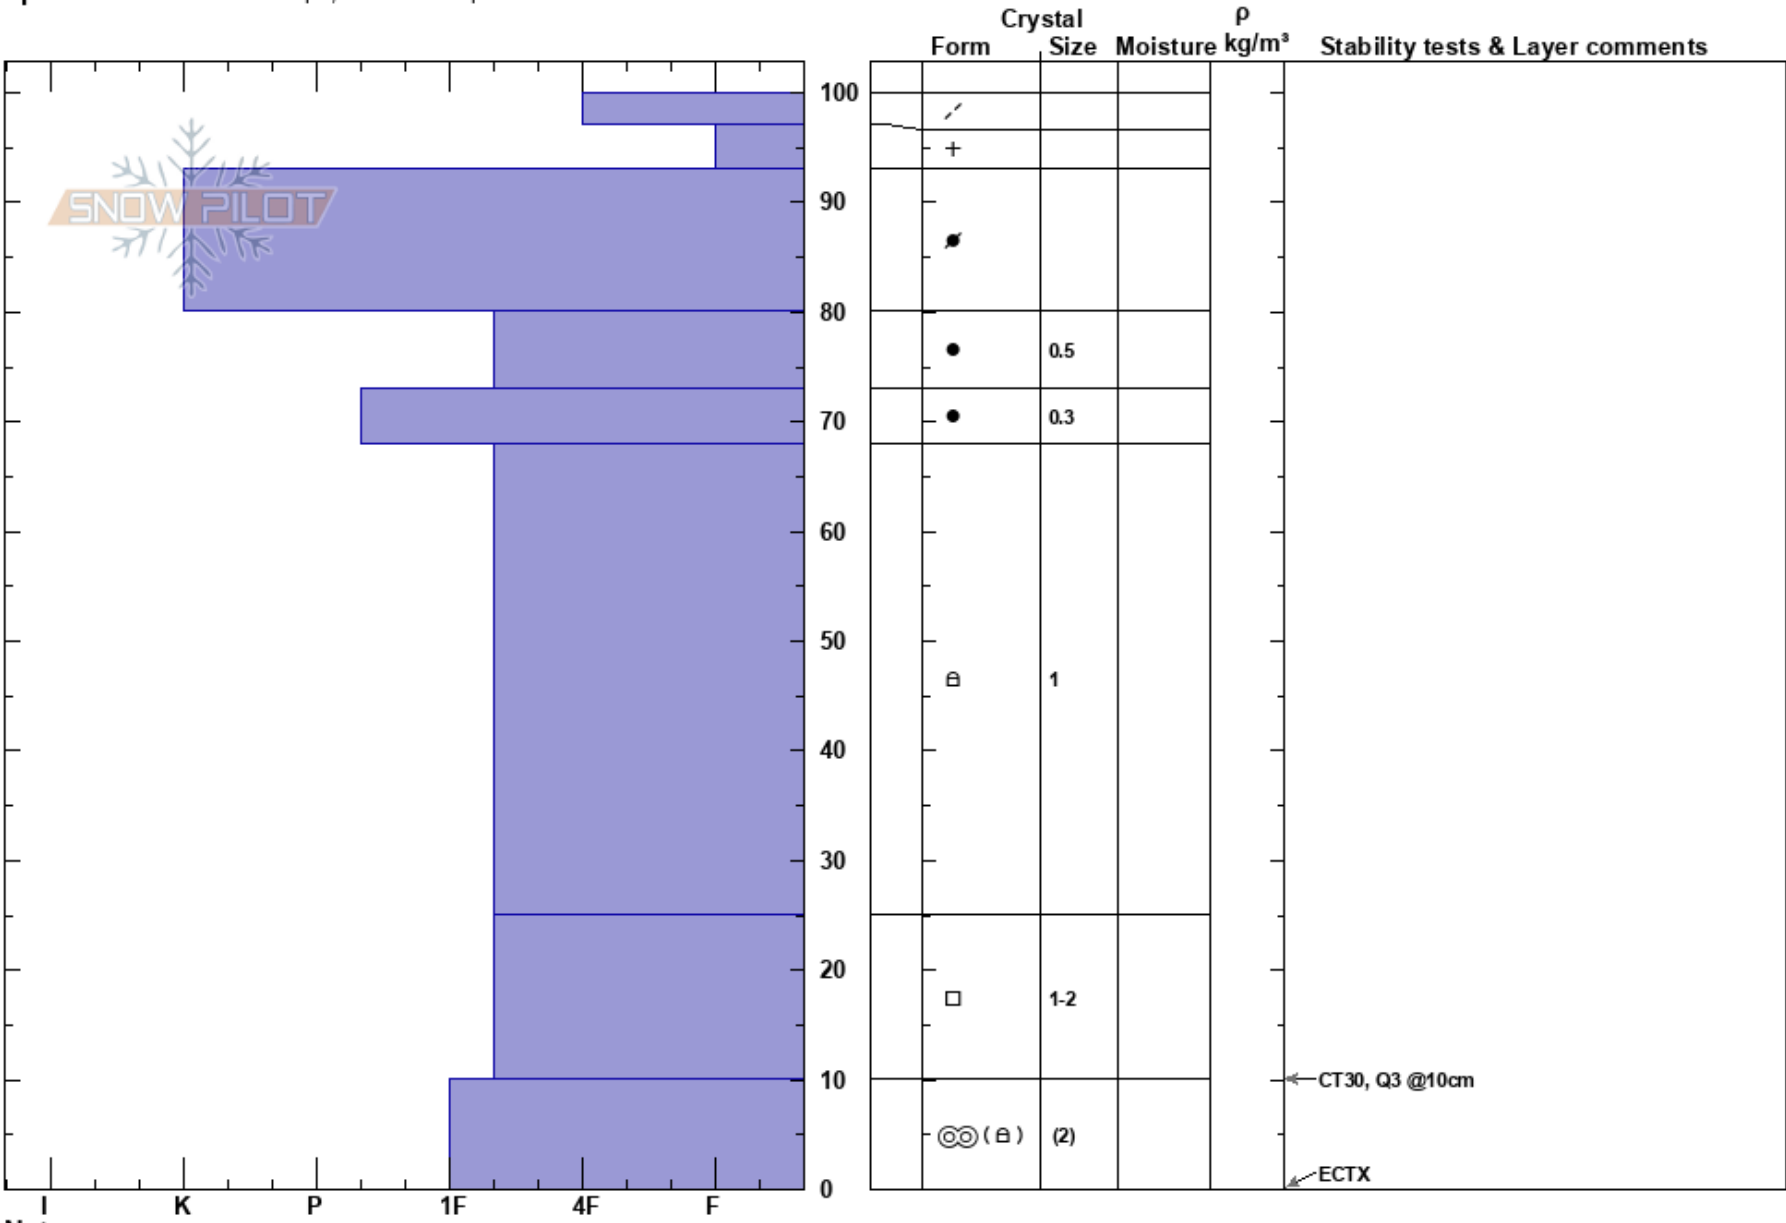

Football Field
 Bridger Range
 MT
Elevation: 8500 ft
Aspect: 95°
Specifics: Ski tracks on slope; We skied slope

Ian Hoyer
 01/20/2022 - 11:00am
Co-ord: 45.79792N, -110.93336W
Slope Angle: 30°
Wind Loading: yes

Stability: Good
Air Temperature: HS: 100
Sky Cover: OVC
Precipitation: S-1
Wind: SE Moderate
PF: 5 25-10cm: Problematic layer
PS: 0

Notes: