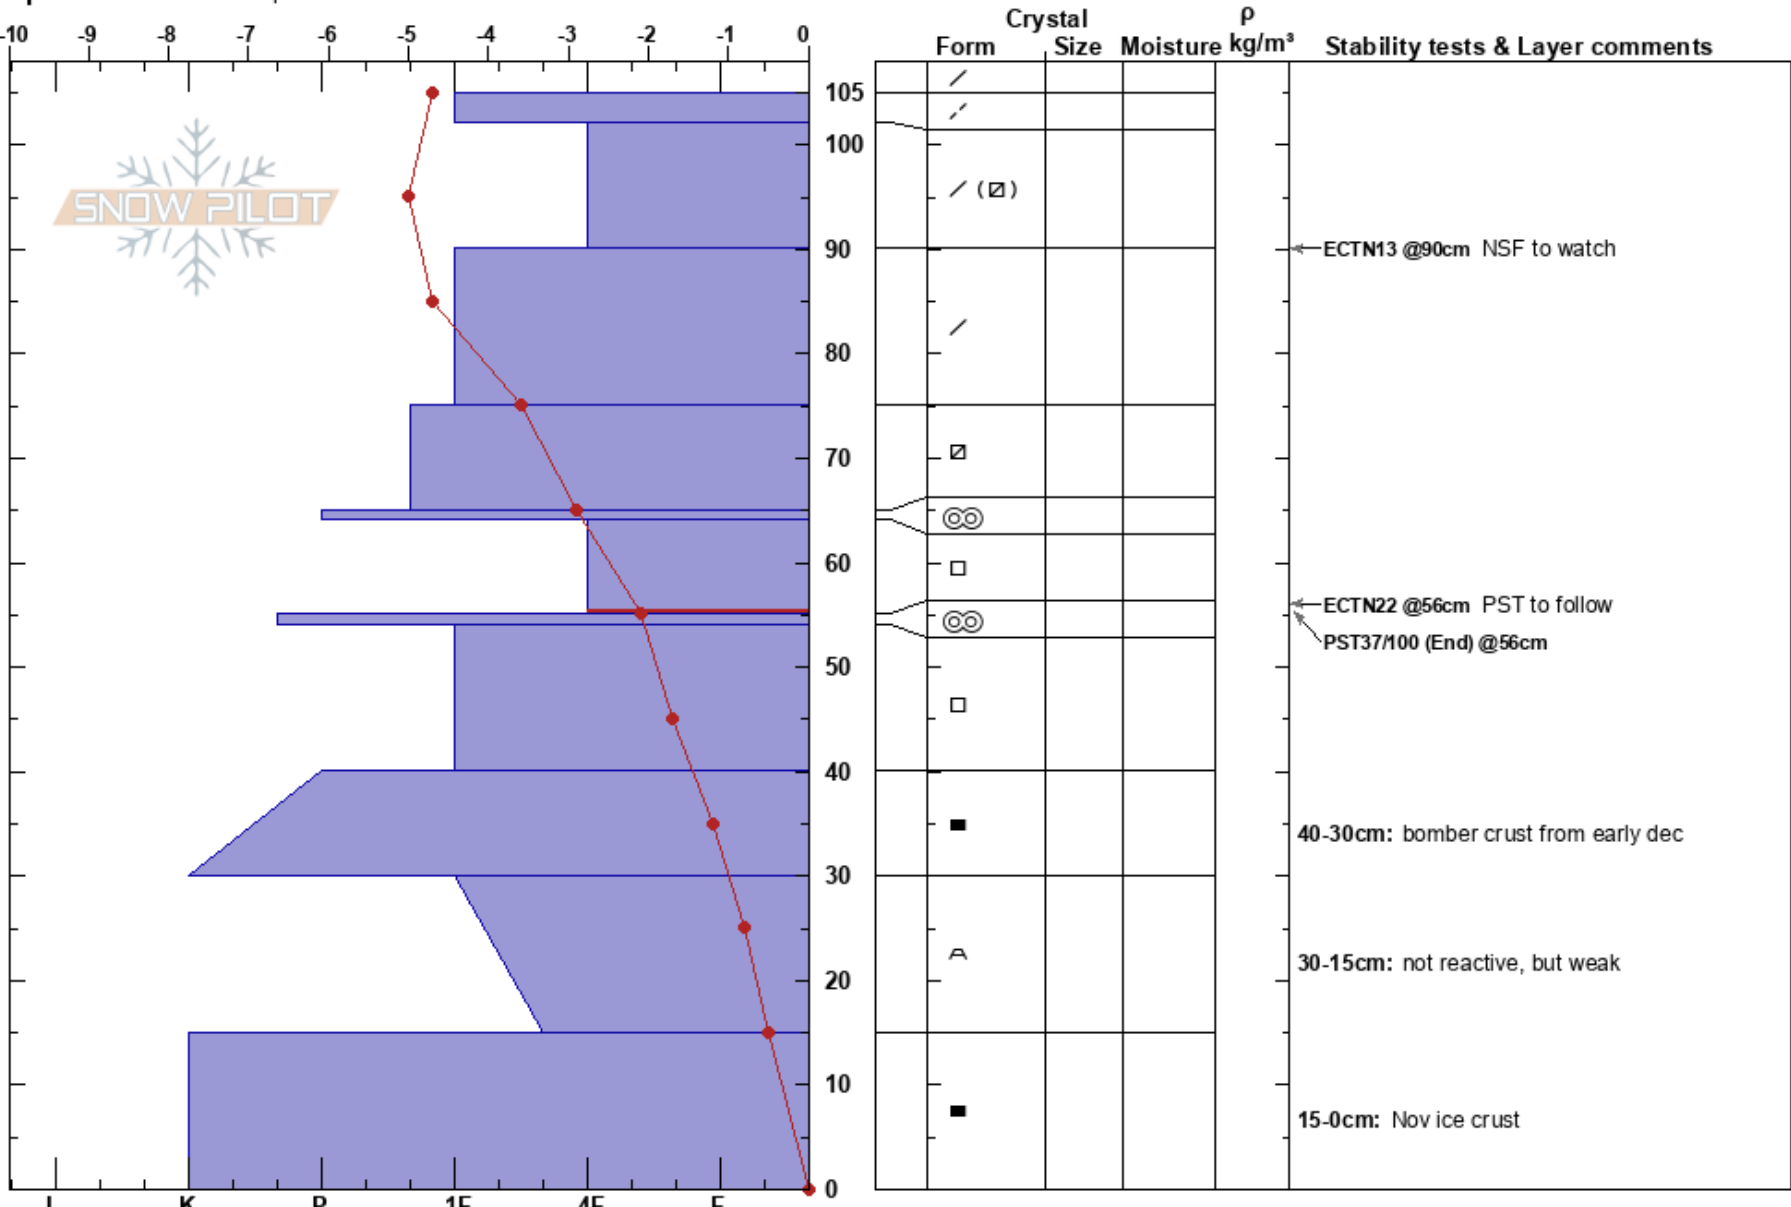

SR BLY 20211221 Wiggles
 Tobacco Roots
 MT
Elevation: 2810 m
Aspect: 121°
Specifics: We skied slope

Shannon Regan
 12/21/2002 - 12:15pm
Co-ord: 12T 421108E 5043386N
Slope Angle: 19°
Wind Loading: yes

Stability: Fair
Air Temperature: 5°C
Sky Cover: OVC
Precipitation: NO
Wind: W Moderate

HS: 105
Layer Notes:
 64-55cm: Problematic layer
 40-30cm: bomber crust from early dec
 30-15cm: not reactive, but weak
 15-0cm: Nov ice crust

Notes: Many Areas in adjacent pits had larger depth hoar due to shallower HST, large rocks and springs on slope.