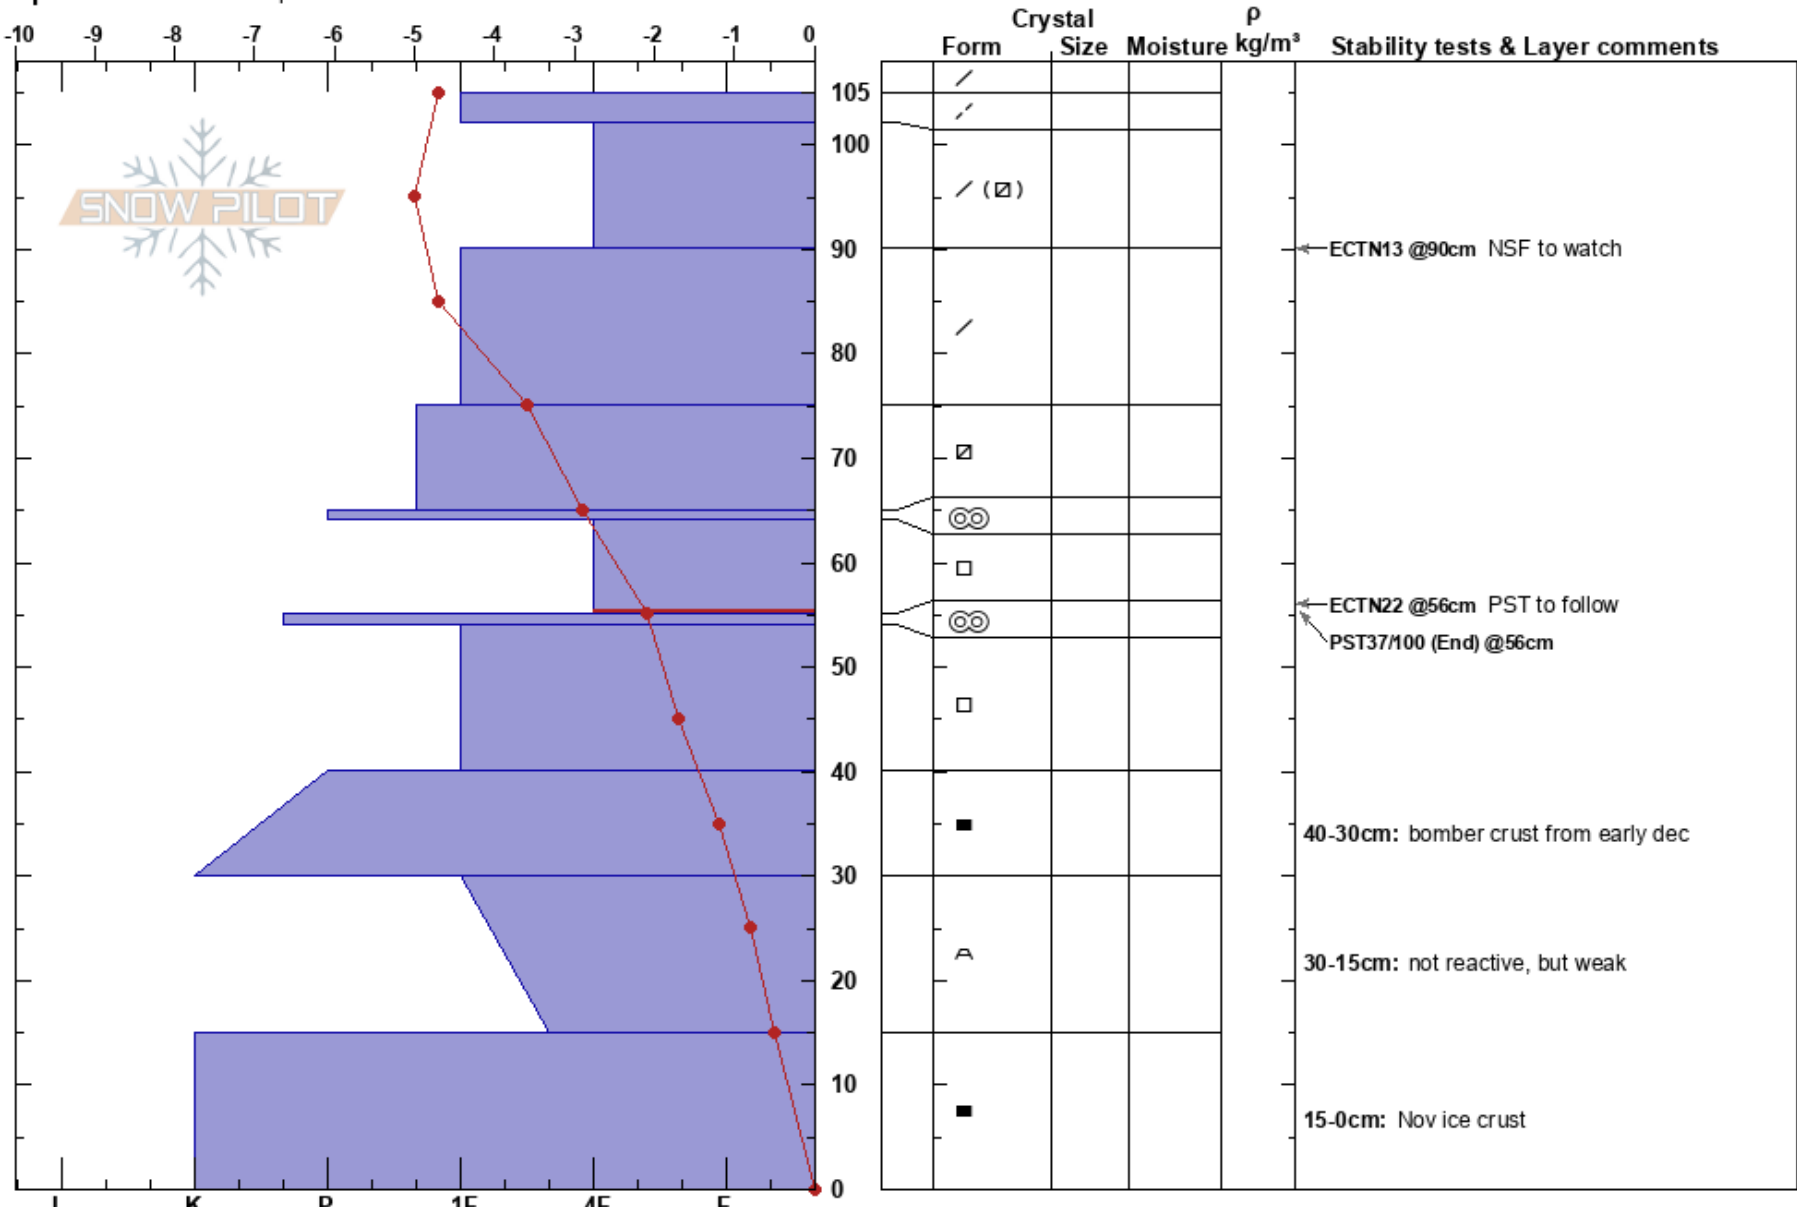

SR BLY 20211221 Wiggles
 Tobacco Roots
 MT
Elevation: 2810 m
Aspect: 121°
Specifics: We skied slope

Shannon Regan
 12/21/2002 - 12:15pm
Co-ord: 12T 421108E 5043386N
Slope Angle: 19°
Wind Loading: yes

Stability: Fair
Air Temperature: 5°C
Sky Cover: OVC
Precipitation: NO
Wind: W Moderate

HS: 105
Layer Notes:
 64-55cm: Problematic layer
 40-30cm: bomber crust from early dec
 30-15cm: not reactive, but weak
 15-0cm: Nov ice crust

Notes: Many Areas in adjacent pits had larger depth hoar due to shallower HST, large rocks and springs on slope.