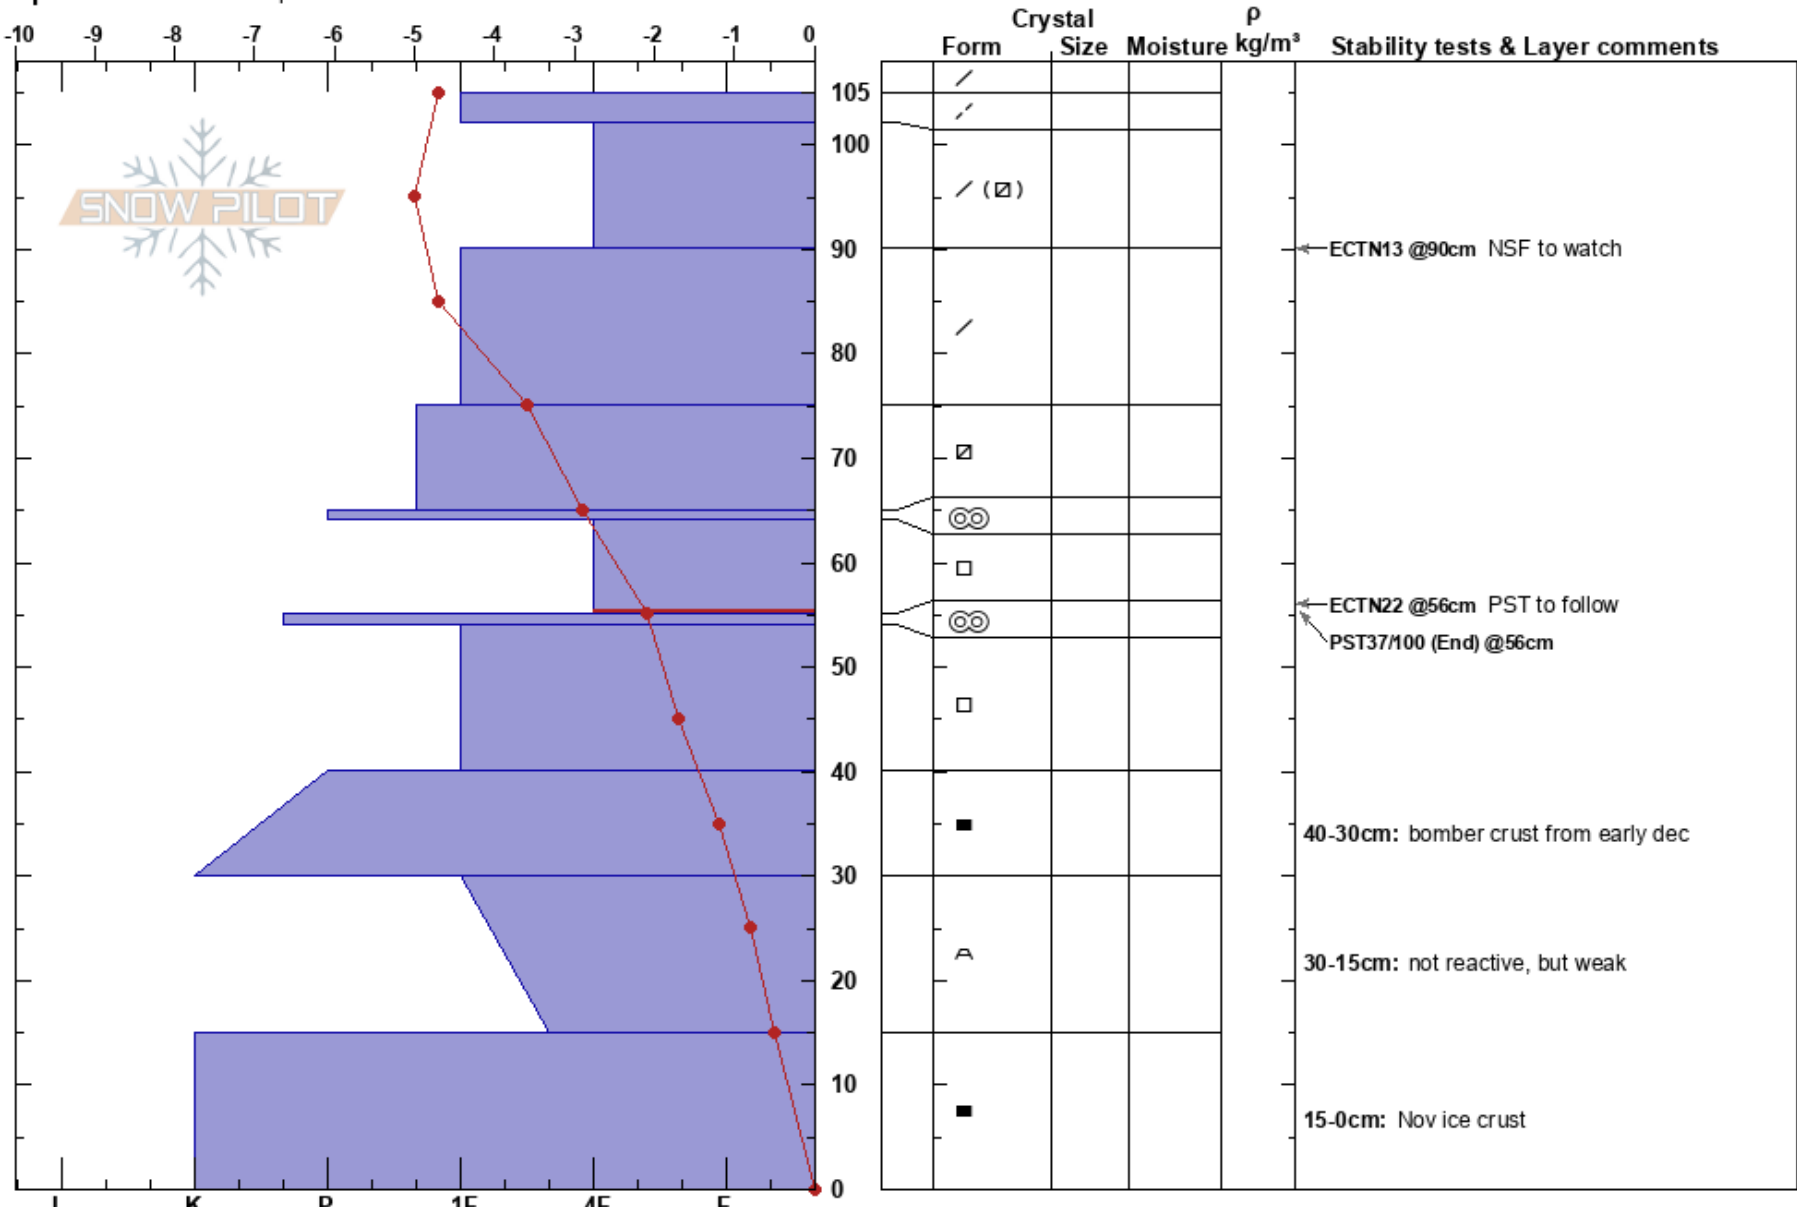

SR BLY 20211221 Wiggle
 Tobacco Roots
 MT
Elevation: 2810 m
Aspect: 121°
Specifics: We skied slope

Shannon Regan
 12/21/2002 - 12:15pm
Co-ord: 12T 421108E 5043386N
Slope Angle: 19°
Wind Loading: yes

Stability: Fair
Air Temperature: 5°C
Sky Cover: OVC
Precipitation: NO
Wind: W Moderate

HS: 105
Layer Notes:
 64-55cm: Problematic layer
 40-30cm: bomber crust from early dec
 30-15cm: not reactive, but weak
 15-0cm: Nov ice crust

Notes: Many Areas in adjacent pits had larger depth hoar due to shallower HST, large rocks and springs on slope.