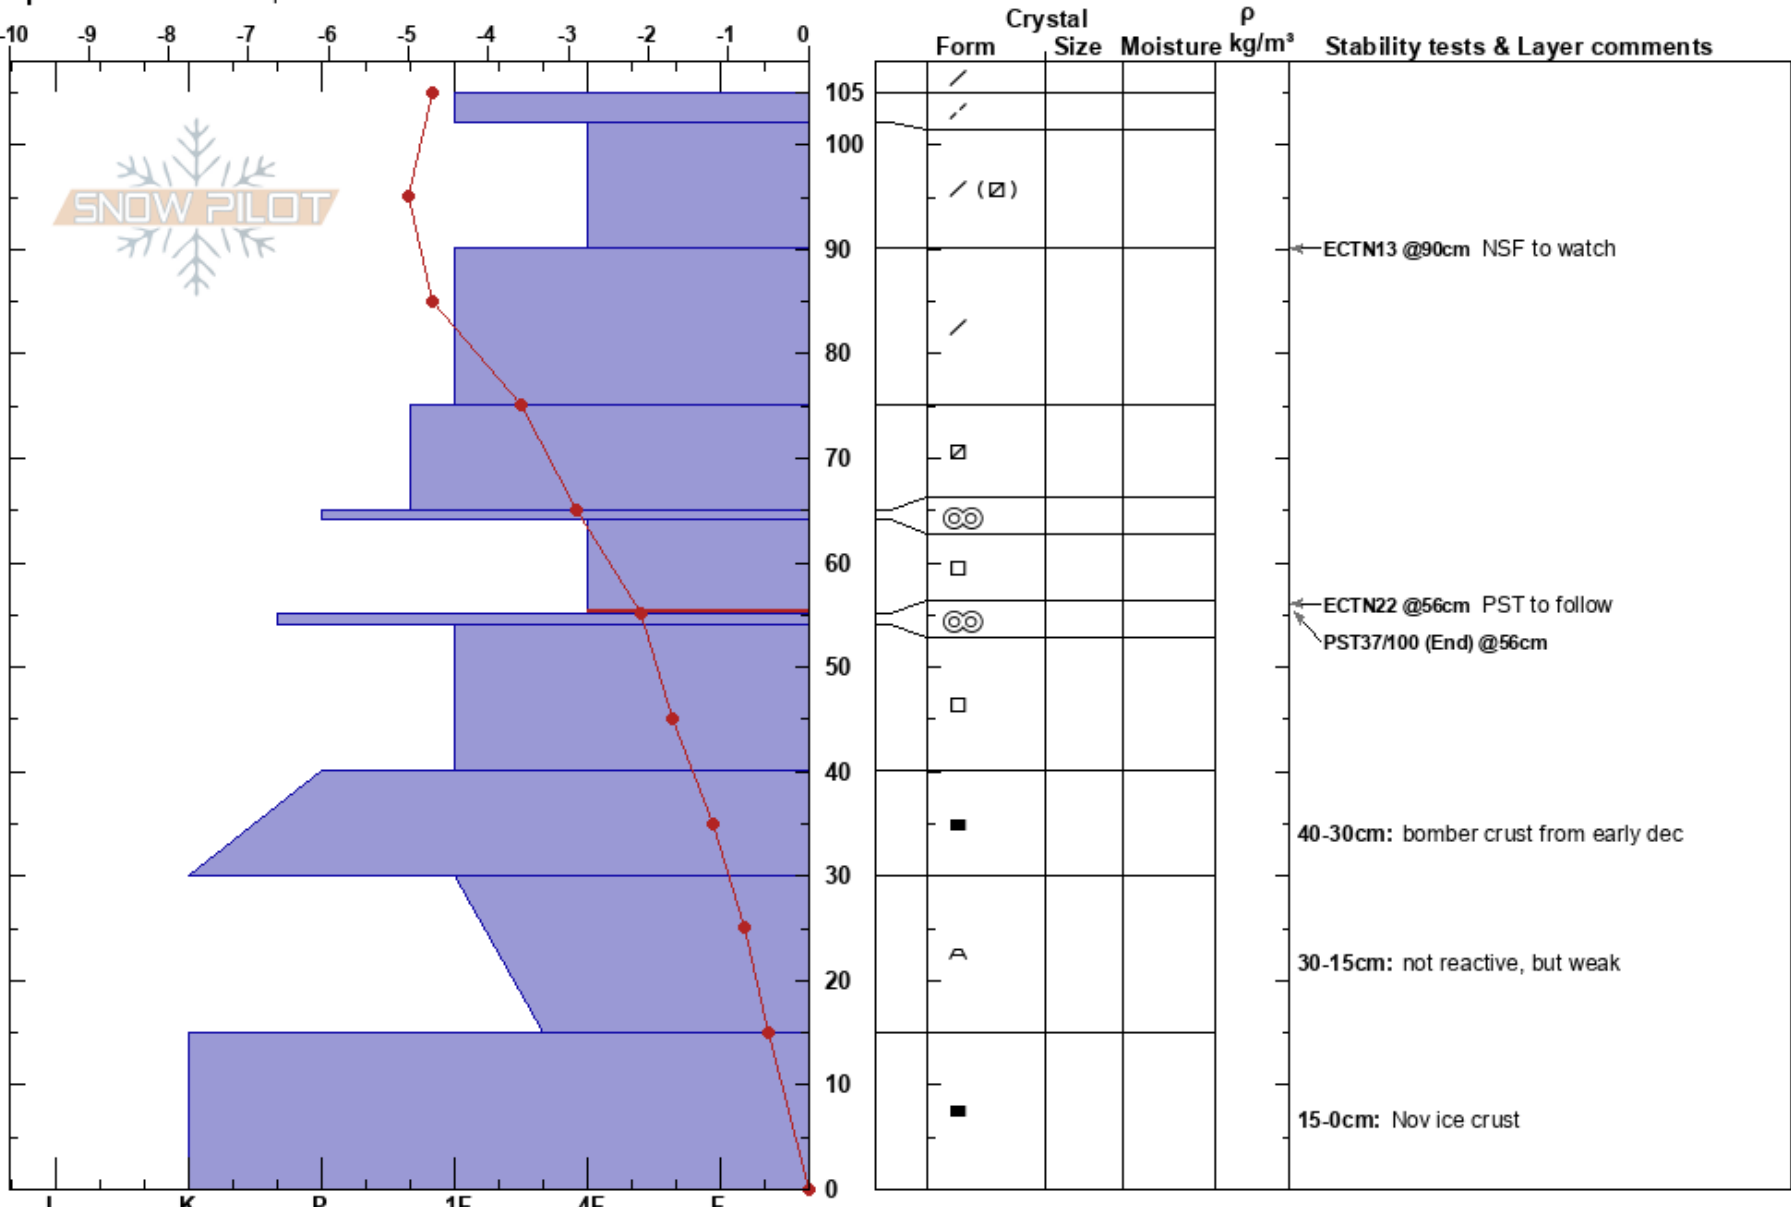

SR BLY 20211221 Wiggle
 Tobacco Roots
 MT
Elevation: 2810 m
Aspect: 121°
Specifics: We skied slope

Shannon Regan
 12/21/2002 - 12:15pm
Co-ord: 12T 421108E 5043386N
Slope Angle: 19°
Wind Loading: yes

Stability: Fair
Air Temperature: 5°C
Sky Cover: OVC
Precipitation: NO
Wind: W Moderate

HS: 105
Layer Notes:
 64-55cm: Problematic layer
 40-30cm: bomber crust from early dec
 30-15cm: not reactive, but weak
 15-0cm: Nov ice crust

Notes: Many Areas in adjacent pits had larger depth hoar due to shallower HST, large rocks and springs on slope.