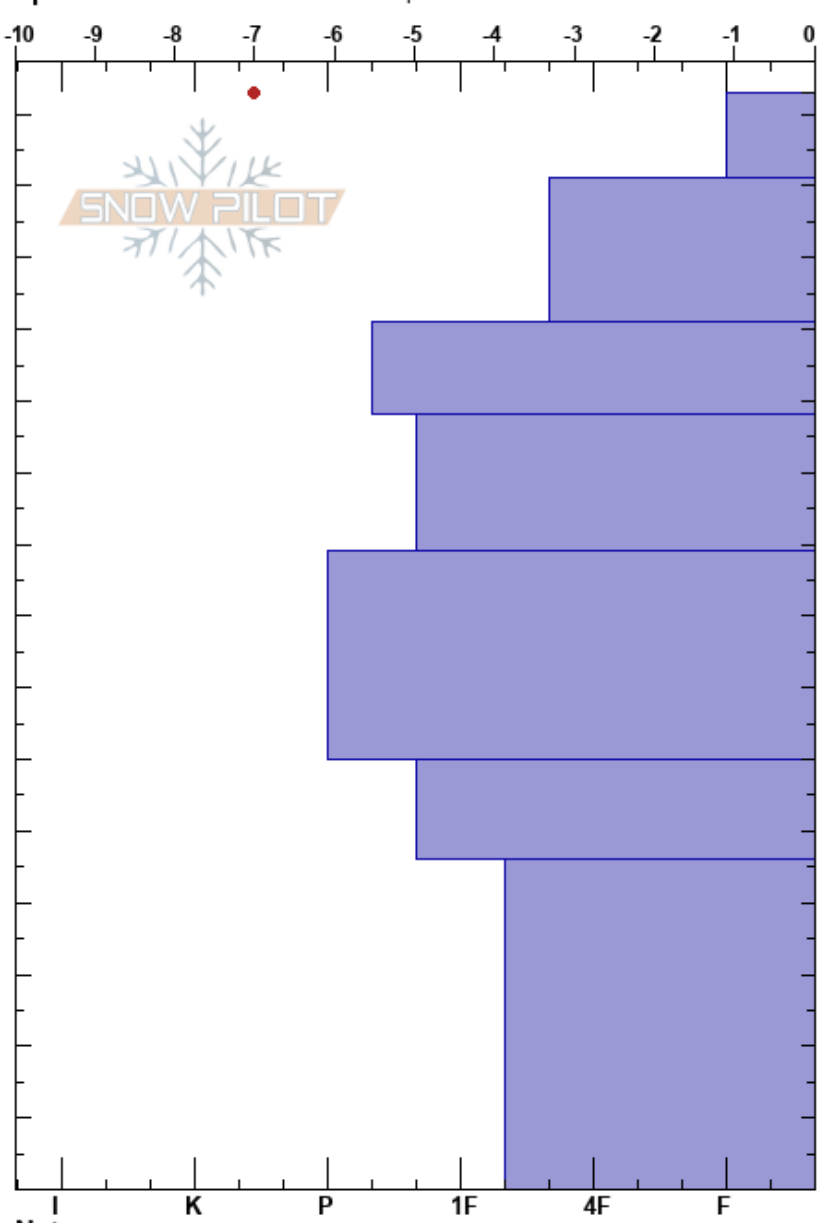

Mt. Abundance, S. end
 Cooke City
 MT
 Elevation: 9191 ft
 Aspect: 116°
 Specifics: Snowmobile tracks on slope

Alex Marienthal
 01/16/2022 - 2:40pm
 Co-ord: 45.06612N, -110.01020W
 Slope Angle: 27°
 Wind Loading: previous

Stability: Good
 Air Temperature: -5°C
 Sky Cover: CLR
 Precipitation: NO
 Wind: S Calm

HS: 153
 PF: 35 60-46cm: Problematic layer

Elevation (m)	Crystal		Moisture	ρ kg/m ³	Stability tests & Layer comments
	Form	Size			
153	∇	5			
150	/	0.3			
140	/	0.3			
130	/	0.3			
120	•	0.1			
110	•	0.5			
100	•	0.5			
90	•	0.5			
80	•	0.5			
70	•	0.5			
60	•	0.5			
50	⊖	1			
40	•	0.5			
30	•	0.5			
20	•	0.5			
10	•	0.5			
0	•	0.5			