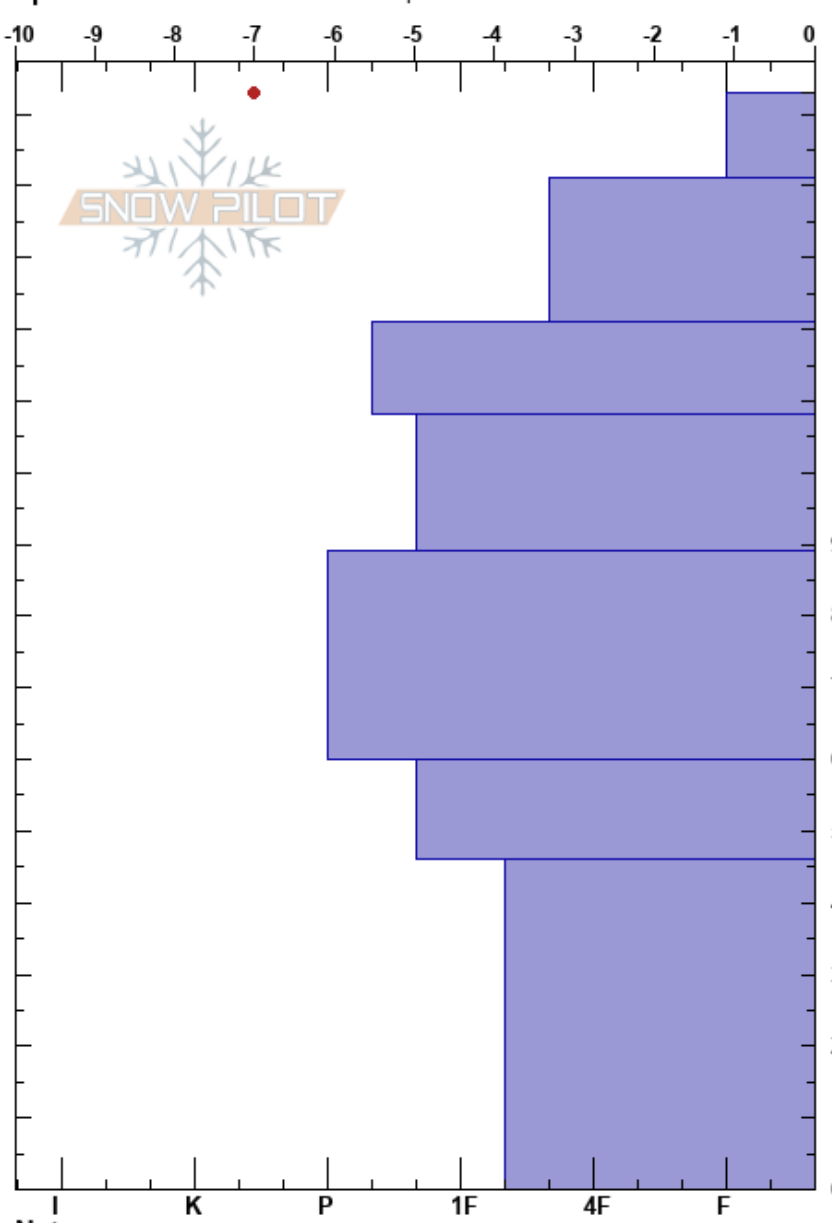

Mt. Abundance, S. end
 Cooke City
 MT
 Elevation: 9191 ft
 Aspect: 116°
 Specifics: Snowmobile tracks on slope

Alex Marienthal
 01/16/2022 - 2:40pm
 Co-ord: 45.06612N, -110.01020W
 Slope Angle: 27°
 Wind Loading: previous

Stability: Good
 Air Temperature: -5°C
 Sky Cover: CLR
 Precipitation: NO
 Wind: S Calm

HS: 153
 PF: 35 60-46cm: Problematic layer

Form	Crystal Size	Moisture	ρ kg/m ³	Stability tests & Layer comments
∇	5			
/	0.3			
/	0.3			
•	0.1			
•	0.5			
•	0.5			
⊖	1			
⊖	2			