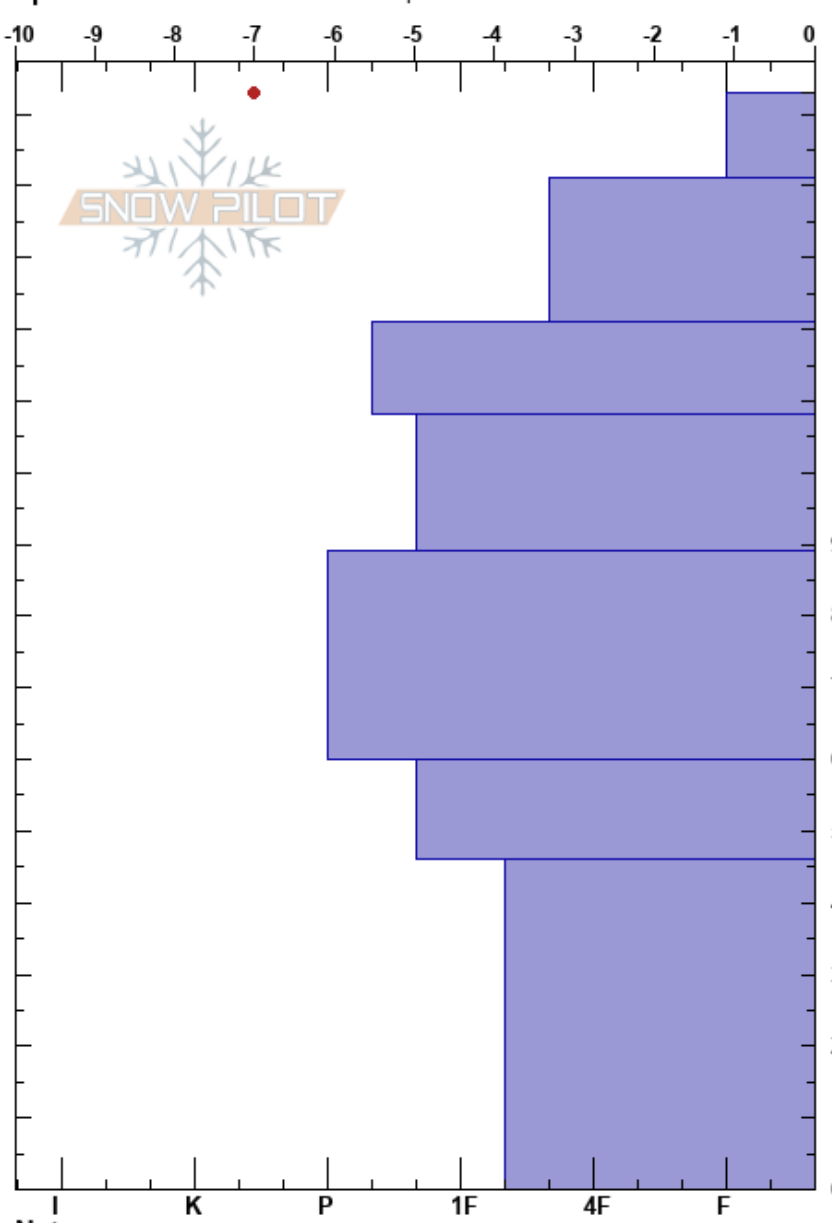

Mt. Abundance, S. end
 Cooke City
 MT
 Elevation: 9191 ft
 Aspect: 116°
 Specifics: Snowmobile tracks on slope

Alex Marienthal
 01/16/2022 - 2:40pm
 Co-ord: 45.06612N, -110.01020W
 Slope Angle: 27°
 Wind Loading: previous

Stability: Good
 Air Temperature: -5°C
 Sky Cover: CLR
 Precipitation: NO
 Wind: S Calm

HS: 153
 PF: 35 60-46cm: Problematic layer

Height (m)	Crystal		Moisture	ρ kg/m ³	Stability tests & Layer comments
	Form	Size			
153	∇	5			
150	/	0.3			
140	/	0.3			
130	/	0.3			
120	•	0.1			
110	•	0.5			
100	•	0.5			
90	•	0.5			
80	•	0.5			
70	•	0.5			
60	⊖	1			
50	⊖	2			