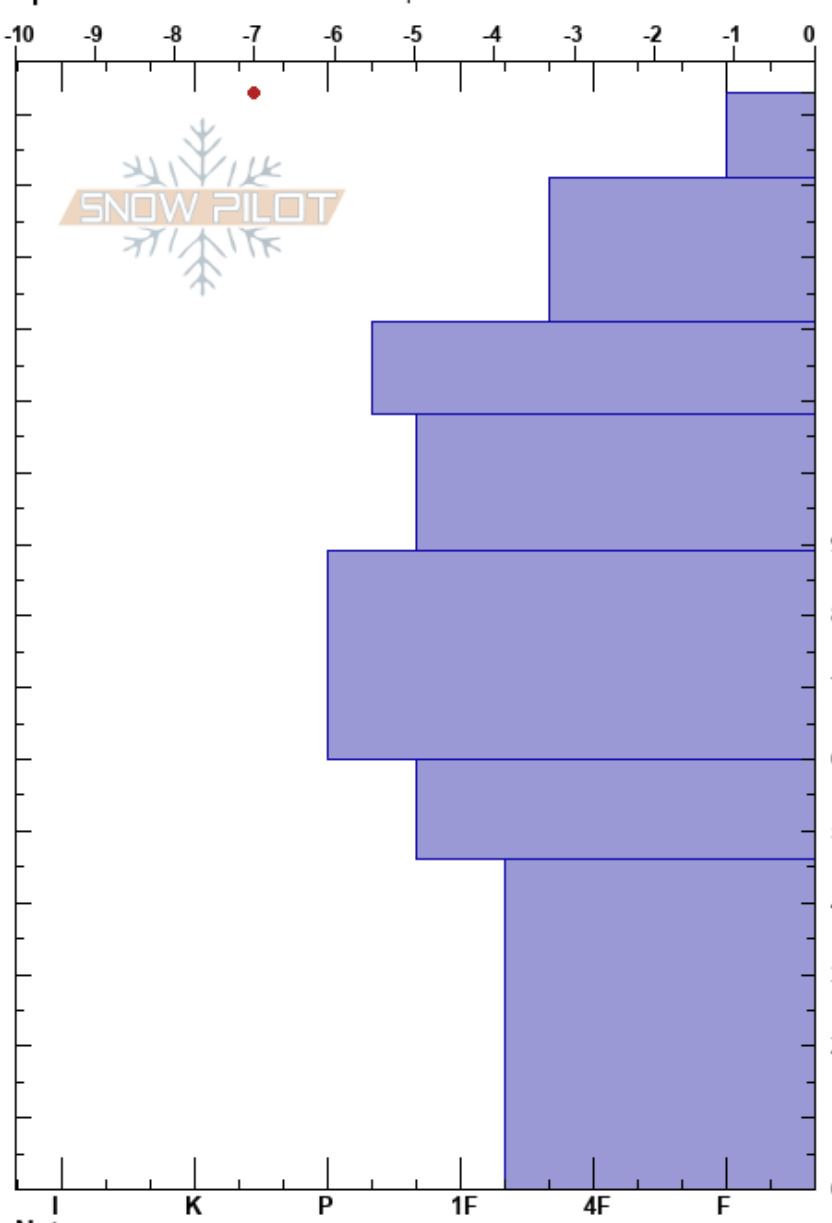

Mt. Abundance, S. end
 Cooke City
 MT
 Elevation: 9191 ft
 Aspect: 116°
 Specifics: Snowmobile tracks on slope

Alex Marienthal
 01/16/2022 - 2:40pm
 Co-ord: 45.06612N, -110.01020W
 Slope Angle: 27°
 Wind Loading: previous

Stability: Good
 Air Temperature: -5°C
 Sky Cover: CLR
 Precipitation: NO
 Wind: S Calm

HS: 153
 PF: 35 60-46cm: Problematic layer

Form	Crystal		Moisture	ρ kg/m ³	Stability tests & Layer comments
	Size				
∇	5				
/	0.3				
/	0.3				
•	0.1				
•	0.5				
•	0.5				
⊖	1				
⊖	2				