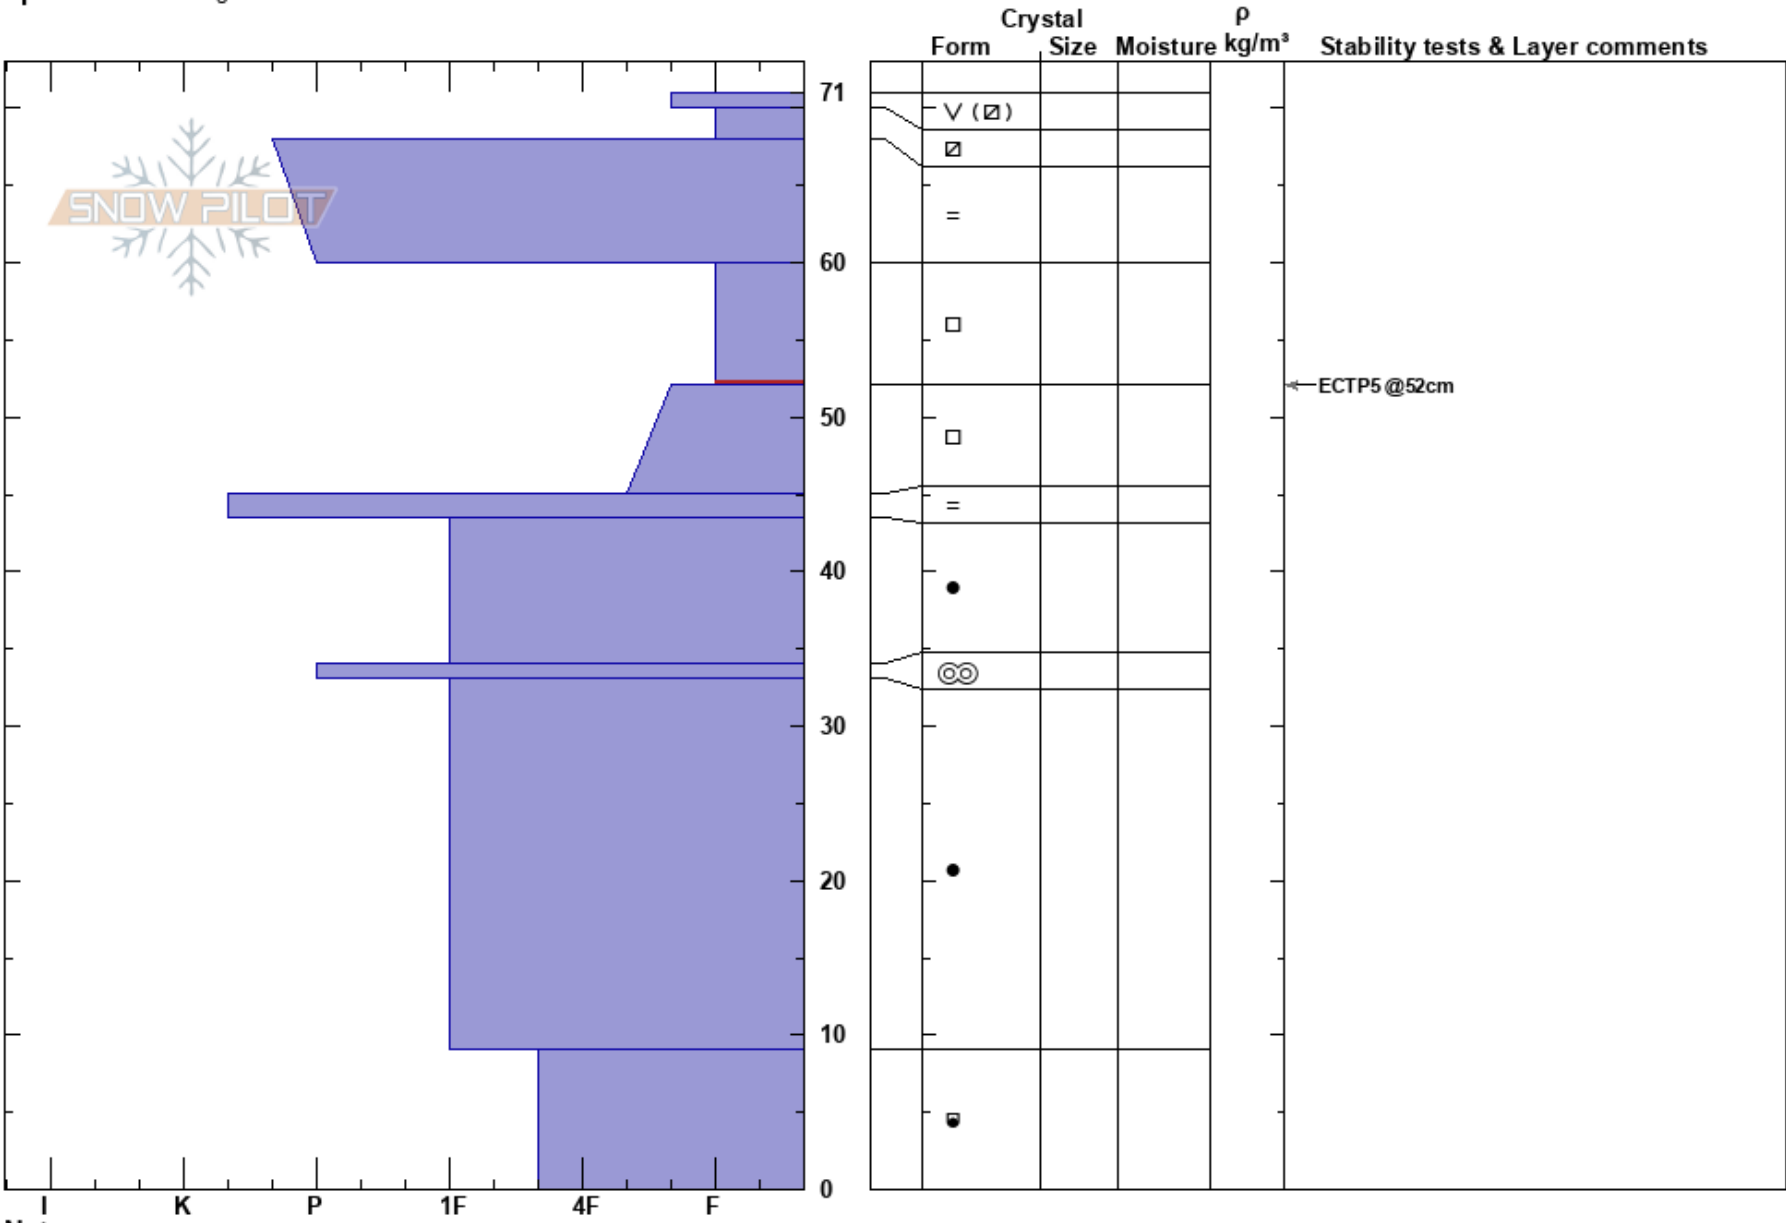

East Banks Low
 Bear River Range
 UT
 Elevation: 6356 ft
 Aspect: W
 Specifics: Cracking

toby weed
 01/20/2022 - 1:00pm
 Co-ord: 41.89848N, -111.56362W
 Slope Angle: 4°
 Wind Loading: no

Stability: Very Good
 Air Temperature: -4°C
 Sky Cover: BKN
 Precipitation: NO
 Wind: W Light Breeze

HS: 71
 PF: 20
 PS: 10
 60-52cm: Problematic layer

Notes: