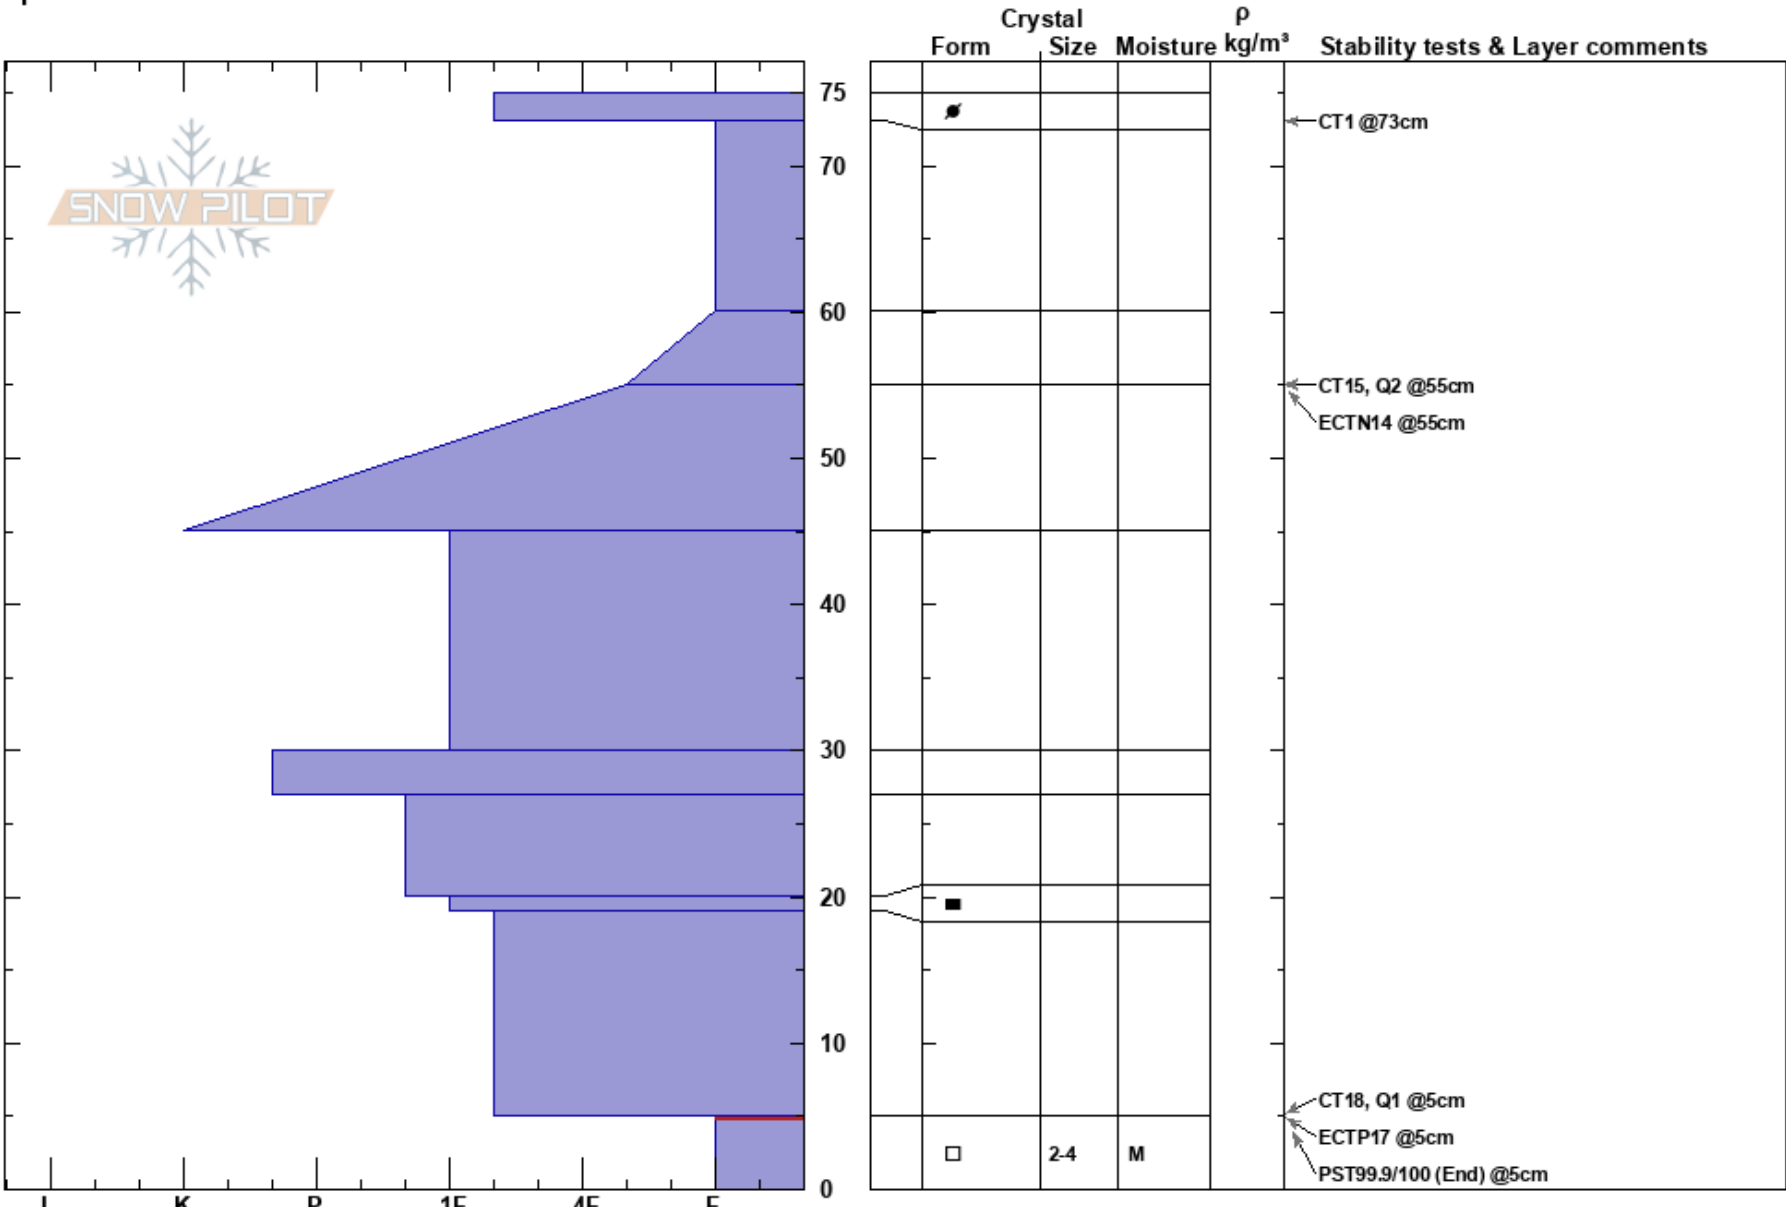

S. End, Lionhead Ridge
 Lionhead Range
 MT
 Elevation: 8640 ft
 Aspect: 35°
 Specifics:

Gabrielle Antonioli
 11/28/2017 - 12:28pm
 Co-ord: 44.70646N, -111.30540W
 Slope Angle: 30°
 Wind Loading: no

Stability: Fair Unstable
 Air Temperature: -4°C
 Sky Cover: SCT
 Precipitation: NO
 Wind: SW Calm

HS: 75
 PS: 10
 5-0cm: Problematic layer

Layer Notes:

Notes: PST 100/100, no result