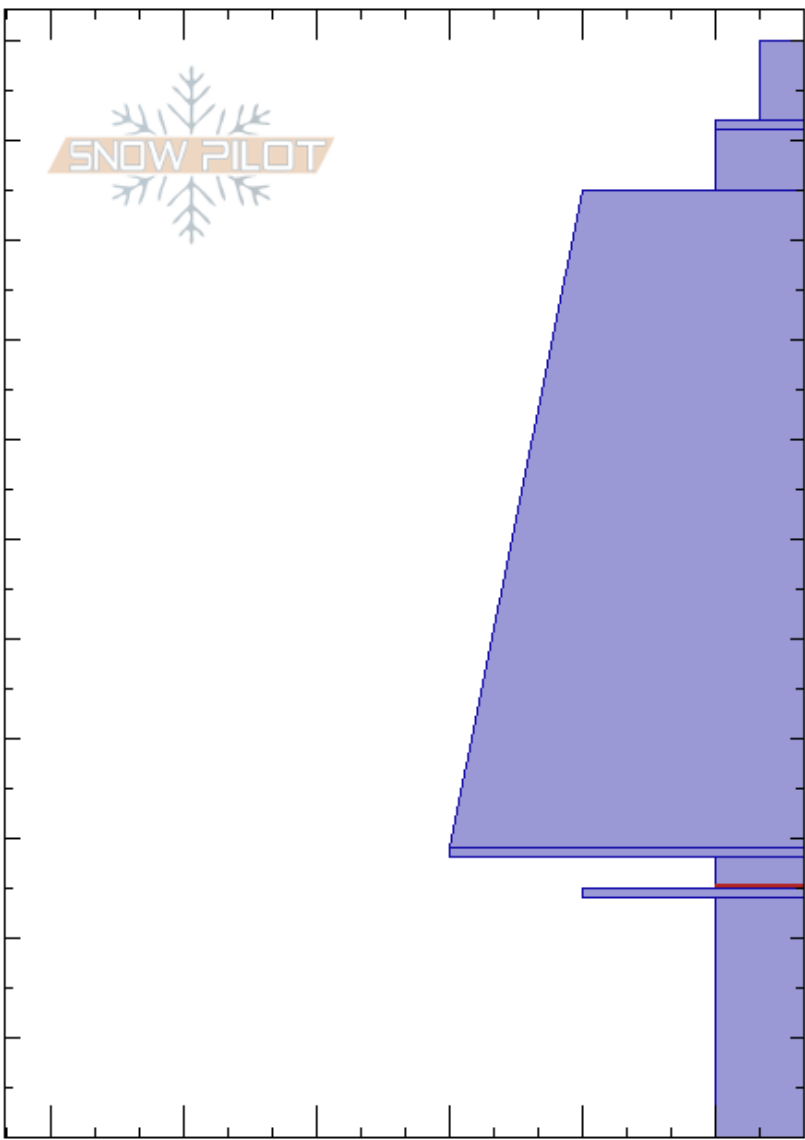

Wilderness Boundary
 Madison Range-S
 MT
 Elevation: 8800 ft
 Aspect: 230°
 Specifics:

Ian Hoyer
 01/19/2022 - 11:30am
 Co-ord: 44.97677N, -111.35962W
 Slope Angle: 25°
 Wind Loading:

Stability: Very Good
 Air Temperature:
 Precipitation: S1
 Wind: Calm
 HS: 110
 PF: 25 28-25cm: Problematic layer
 Layer Notes:

Height (ft)	Crystal		Moisture	ρ kg/m ³	Stability tests & Layer comments
	Form	Size			
110					
100	+				
100	V	5-8			
100	/ (□)				
90					
80					
70					
60	e				
50					
40					
30	⊙ (□)				
27	□	1			← PST60/100 (End) @27cm
20	⊙ (□)				
10	□	2			
0					← ECTX