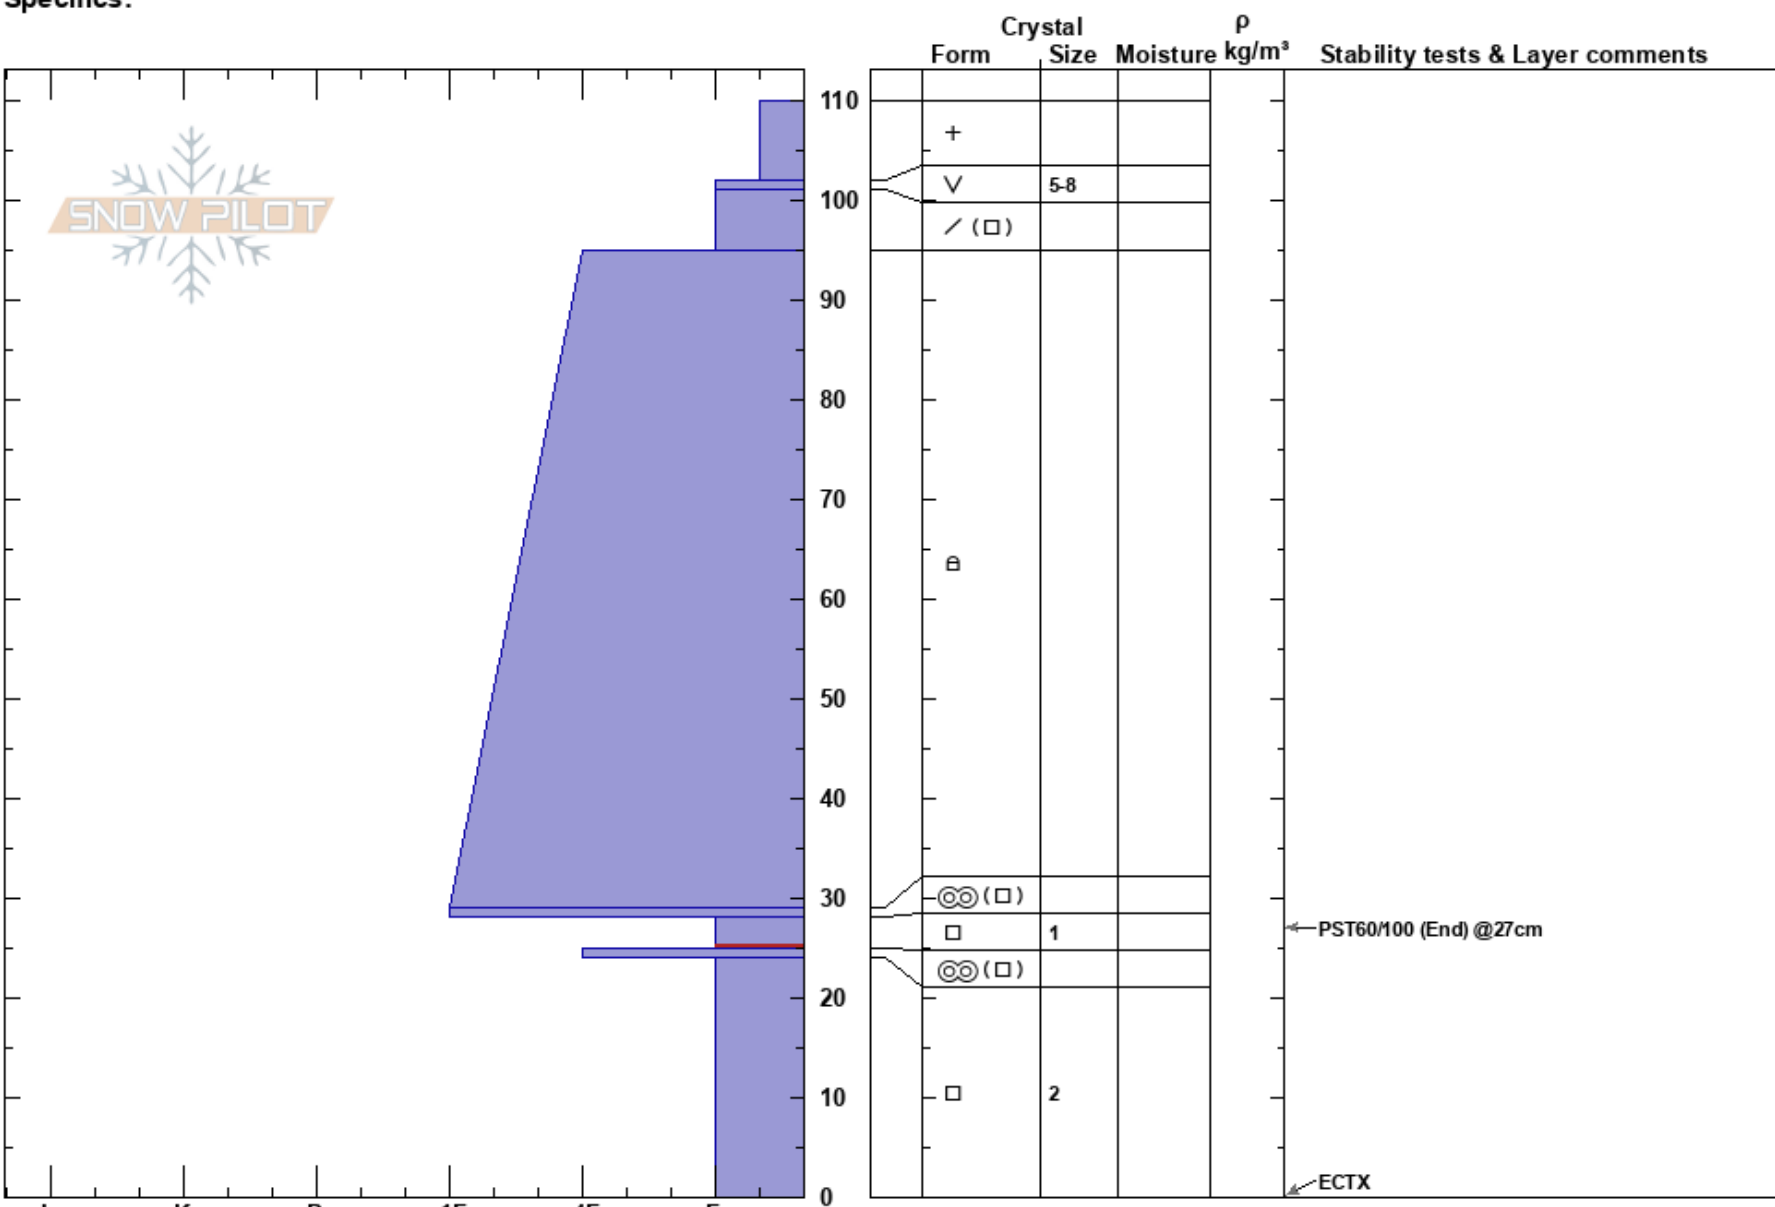

Wilderness Boundary
 Madison Range-S
 MT
 Elevation: 8800 ft
 Aspect: 230°
 Specifics:

Ian Hoyer
 01/19/2022 - 11:30am
 Co-ord: 44.97677N, -111.35962W
 Slope Angle: 25°
 Wind Loading:

Stability: Very Good
 Air Temperature:
 Precipitation: S1
 Wind: Calm
 HS: 110
 PF: 25 28-25cm: Problematic layer
 Layer Notes: