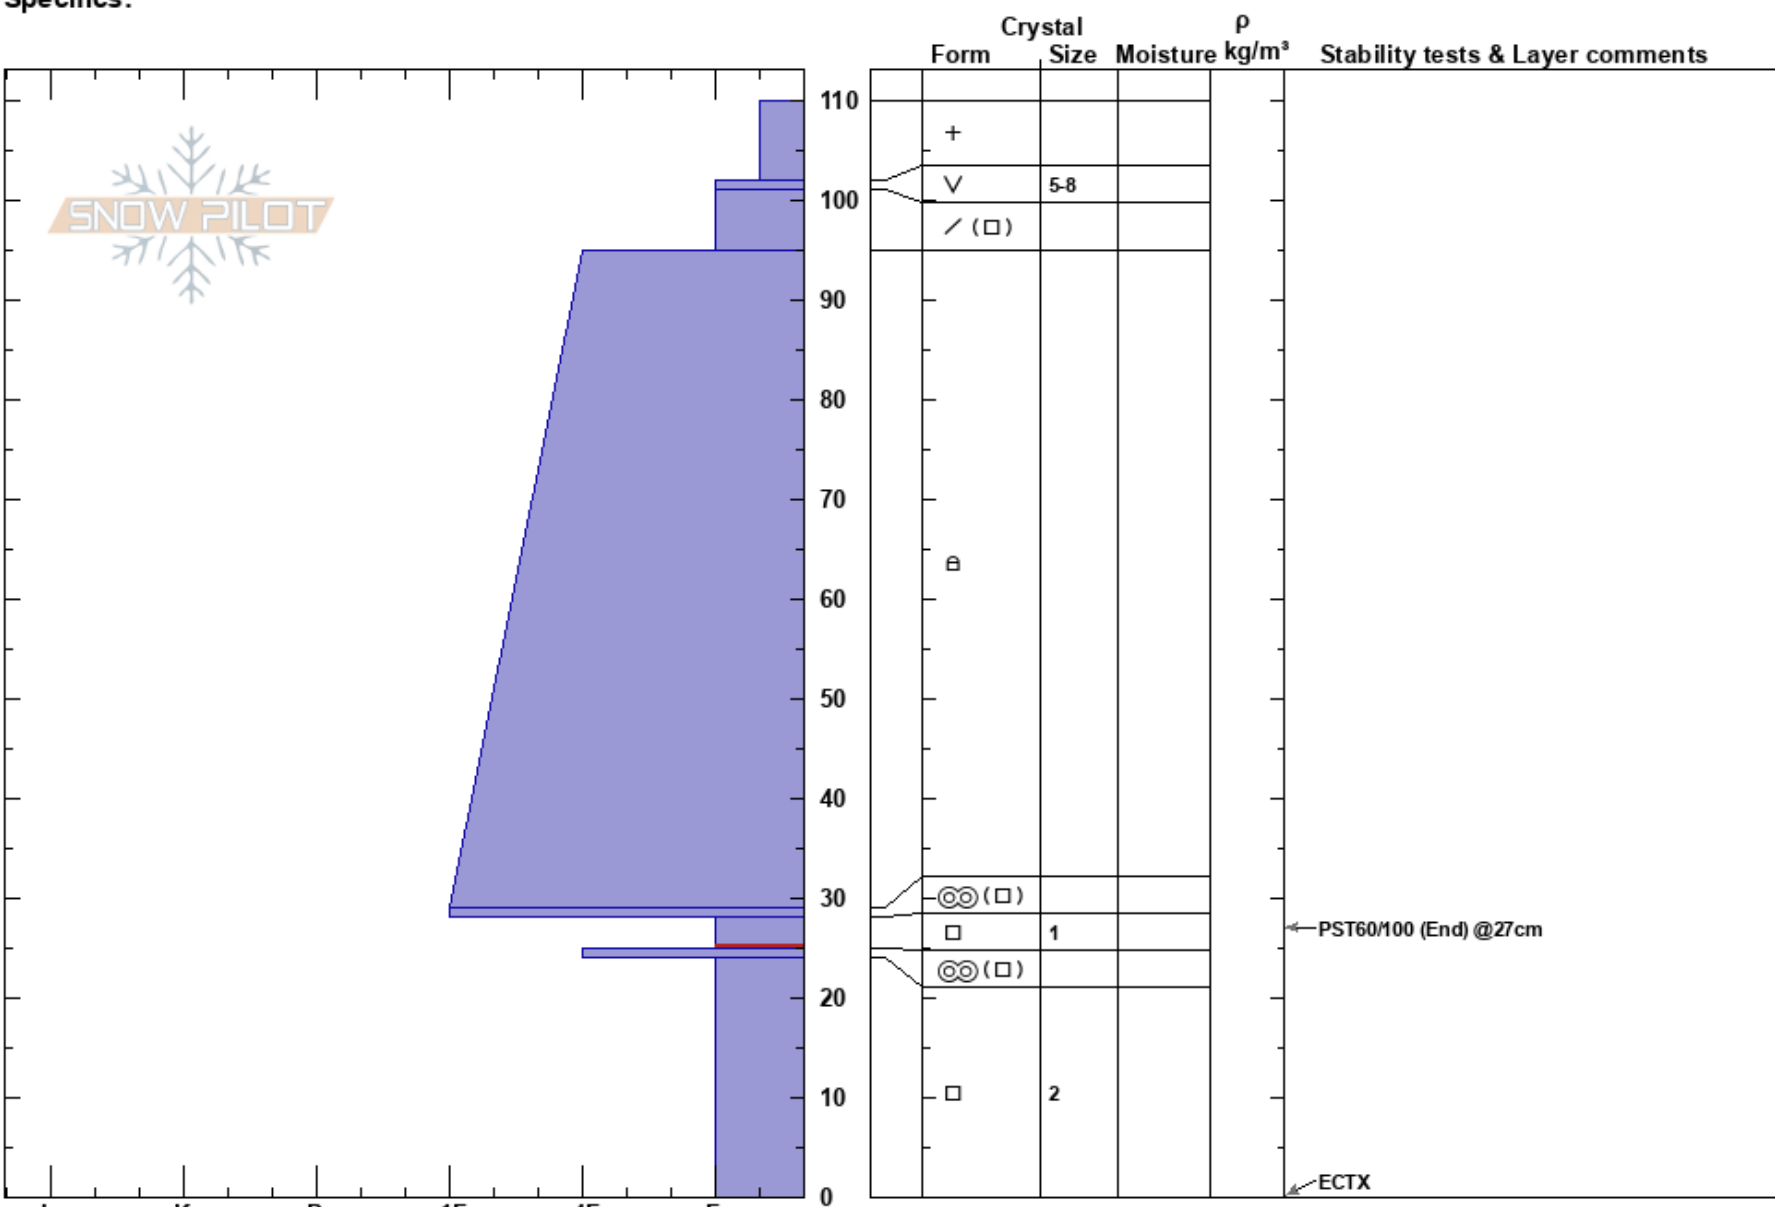

Wilderness Boundary  
 Madison Range-S  
 MT  
 Elevation: 8800 ft  
 Aspect: 230°  
 Specifics:

Ian Hoyer  
 01/19/2022 - 11:30am  
 Co-ord: 44.97677N, -111.35962W  
 Slope Angle: 25°  
 Wind Loading:

Stability: Very Good  
 Air Temperature:  
 Precipitation: S1  
 Wind: Calm  
 HS: 110  
 PF: 25 28-25cm: Problematic layer  
 Layer Notes:

Notes: