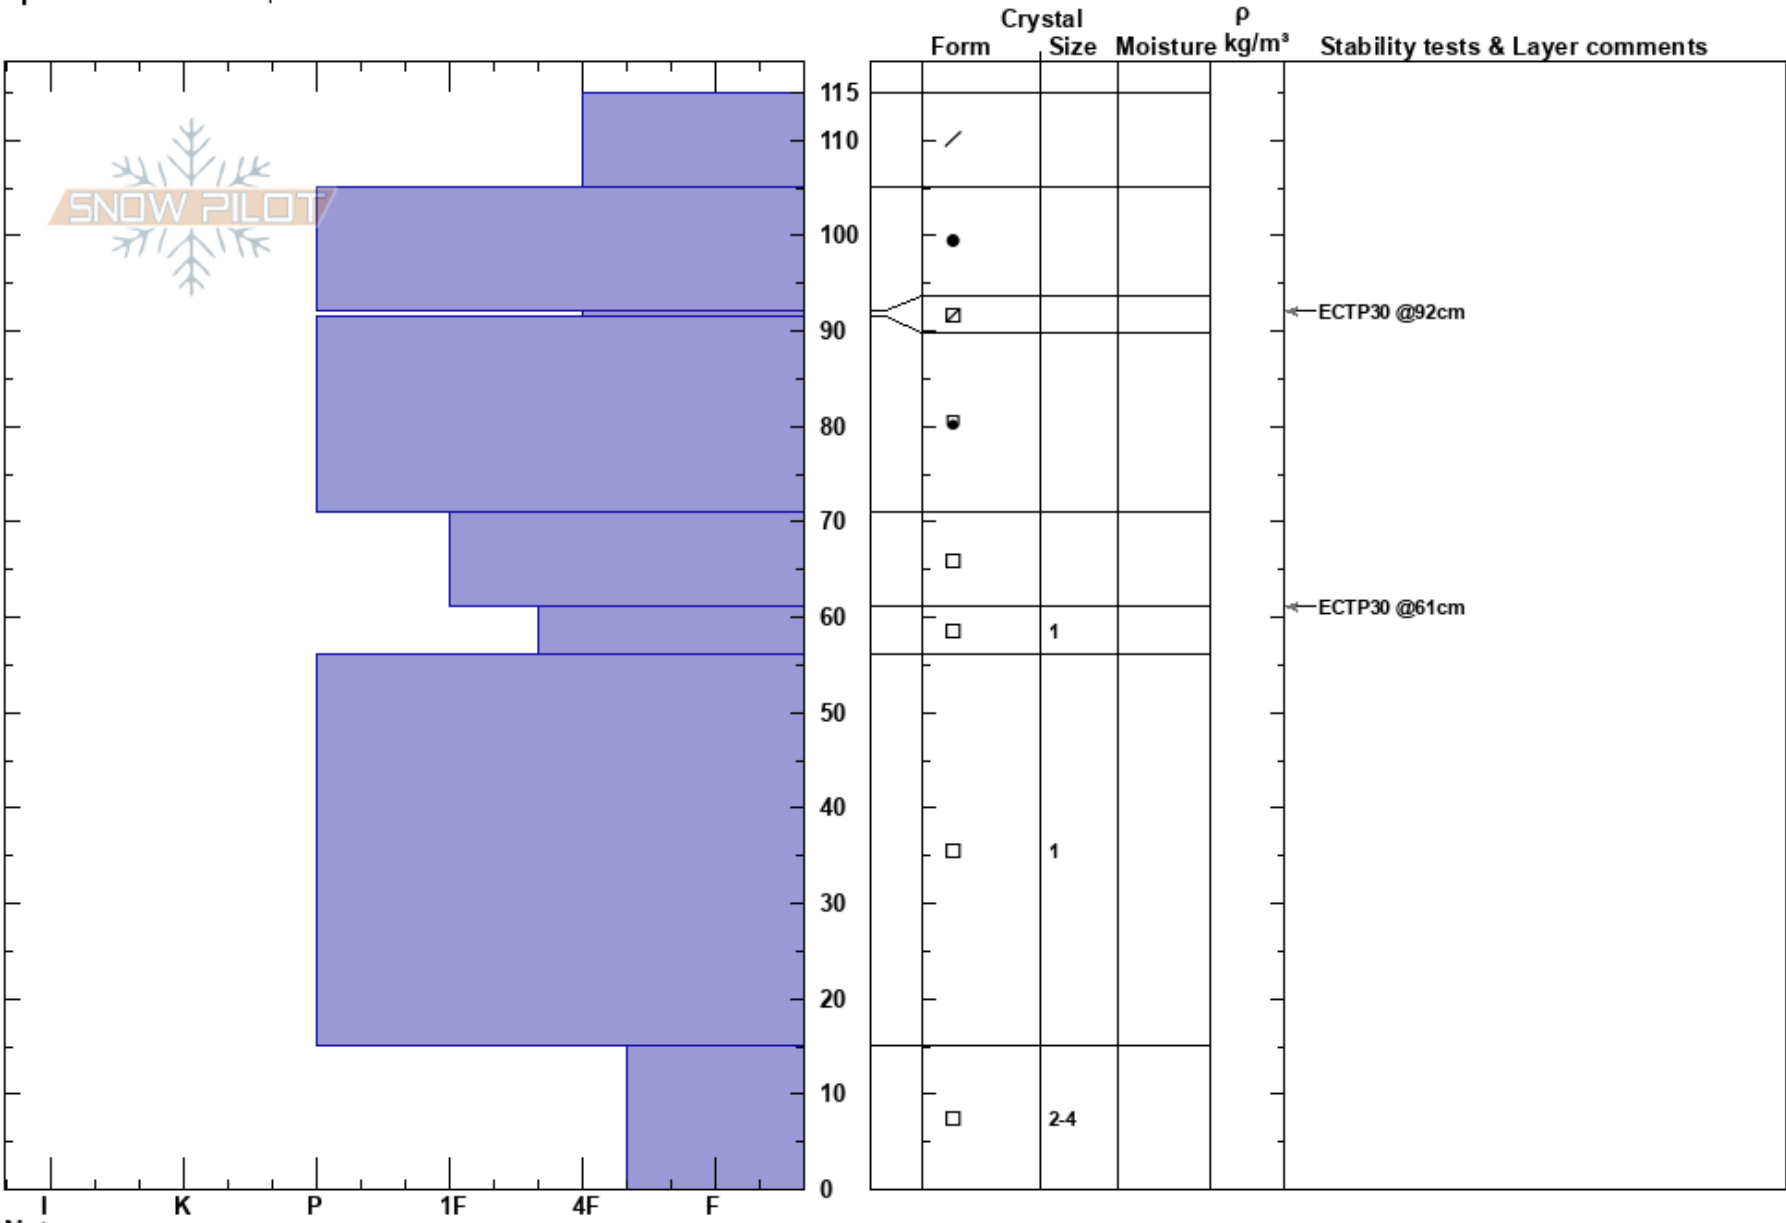

Flanders
 Gallatin Range-N
 MT
 Elevation: 9900 ft
 Aspect: 120°
 Specifics: We skied slope

Ian Hoyer
 01/18/2022 - 2:00pm
 Co-ord: 45.43729N, -110.94429W
 Slope Angle: 35°
 Wind Loading: previous

Stability: Good
 Air Temperature:
 Sky Cover: OVC
 Precipitation: S-1
 Wind: W Moderate

HS: 115
 PF: 5 61-56cm: Problematic layer
 PS: 0

Notes: