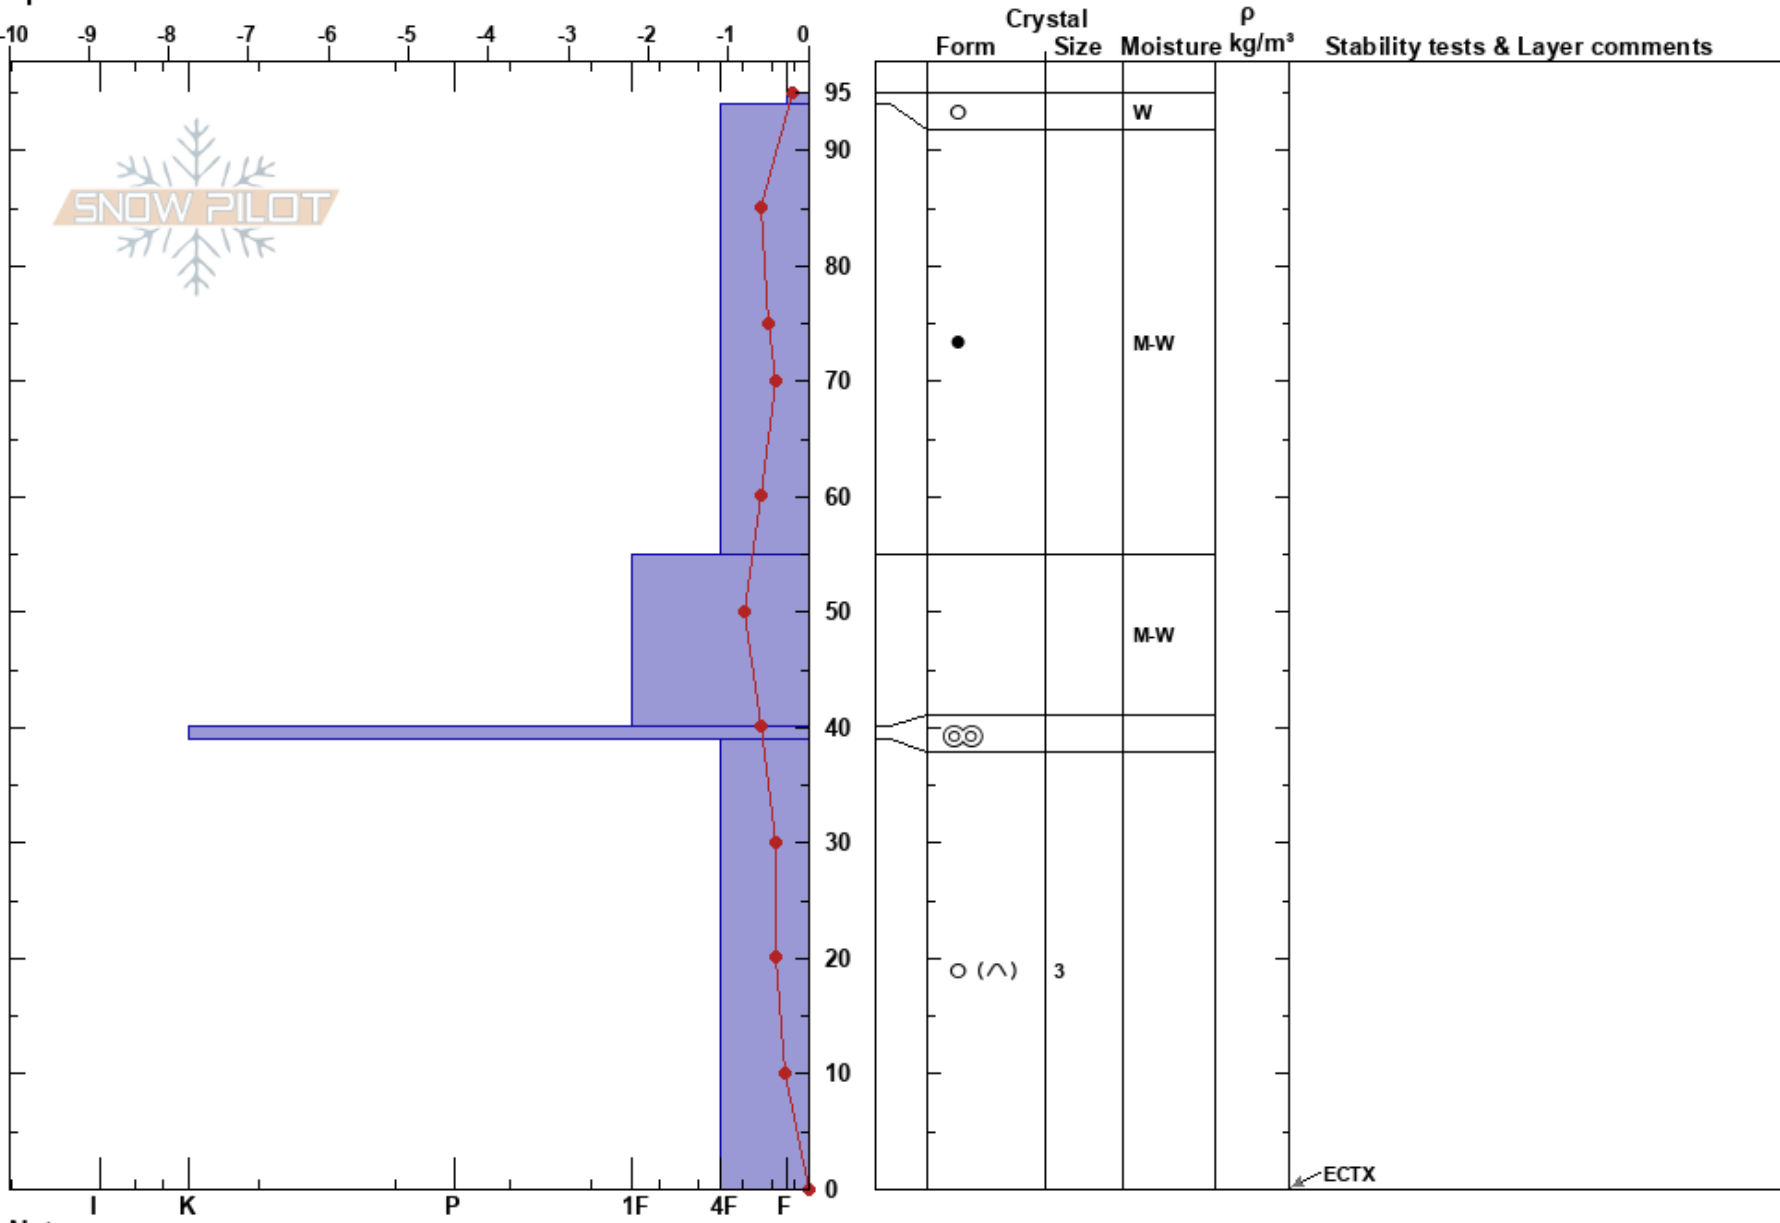

Stora Helvetet
 Storlien
 Sweden
 Elevation: 756 m
 Aspect: SE
 Specifics:

Oskar Brodén
 19/01/2022 - 10:30
 Co-ord: 63.34362N, 12.08797E
 Slope Angle: 18°
 Wind Loading:

Stability:
 Air Temperature: 1.4°C
 Sky Cover: OVC
 Precipitation: NO
 Wind: SW Moderate

HS:95
 PF:30
 Layer Notes:

ECTX