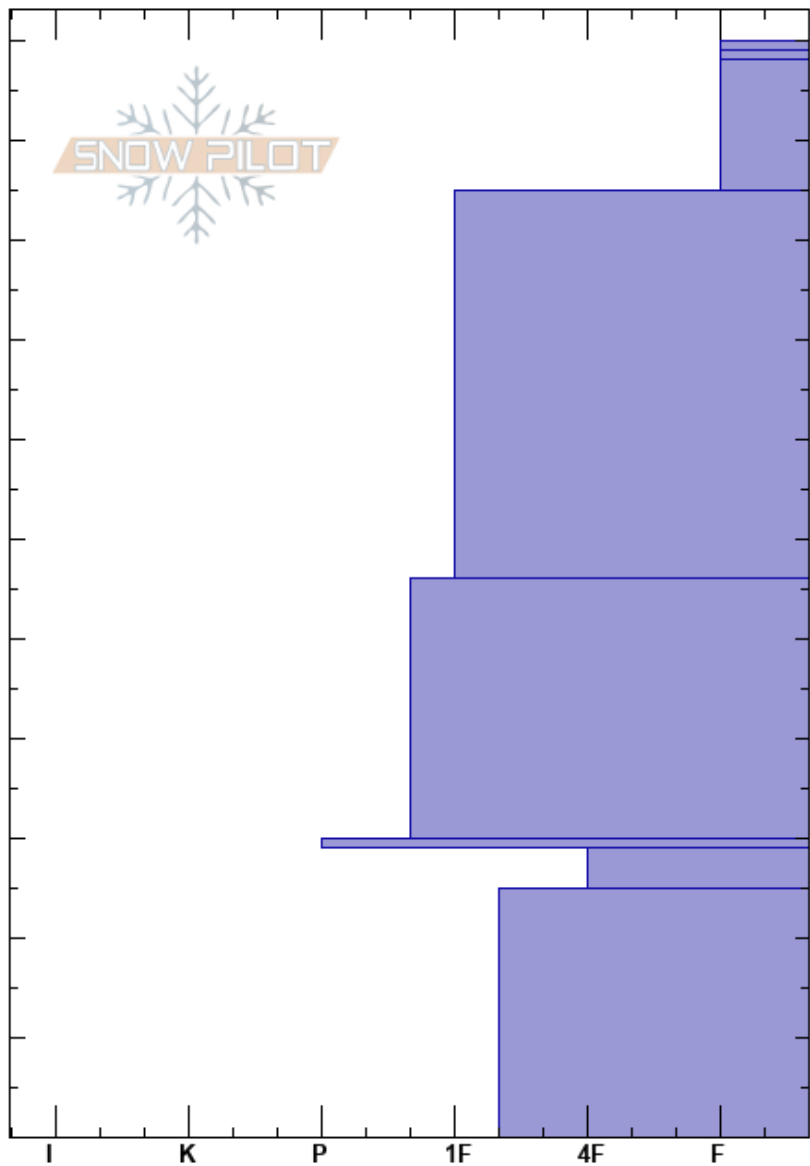

Ski Hill  
 Lionhead Range  
 MT  
 Elevation: 8179 ft  
 Aspect: 90°  
 Specifics:

Hannah Marshall  
 01/18/2022 - 10:45am  
 Co-ord: 44.70370N, -111.29887W  
 Slope Angle: 30°  
 Wind Loading:

Stability: **HS: 110**  
 Air Temperature: 109-108cm: Problematic layer  
 Sky Cover: OVC  
 Precipitation: S-1  
 Wind: Light Breeze

Height (cm)	Crystal		Moisture	$\rho$ kg/m <sup>3</sup>	Stability tests & Layer comments
	Form	Size			
110	+				
100-110	V	10			
100	+	(∅)			
30-55	⊙ (□)				
25-30	□	2-4			← CT23, Q2 @25cm
10-25	□	4			← ECTX