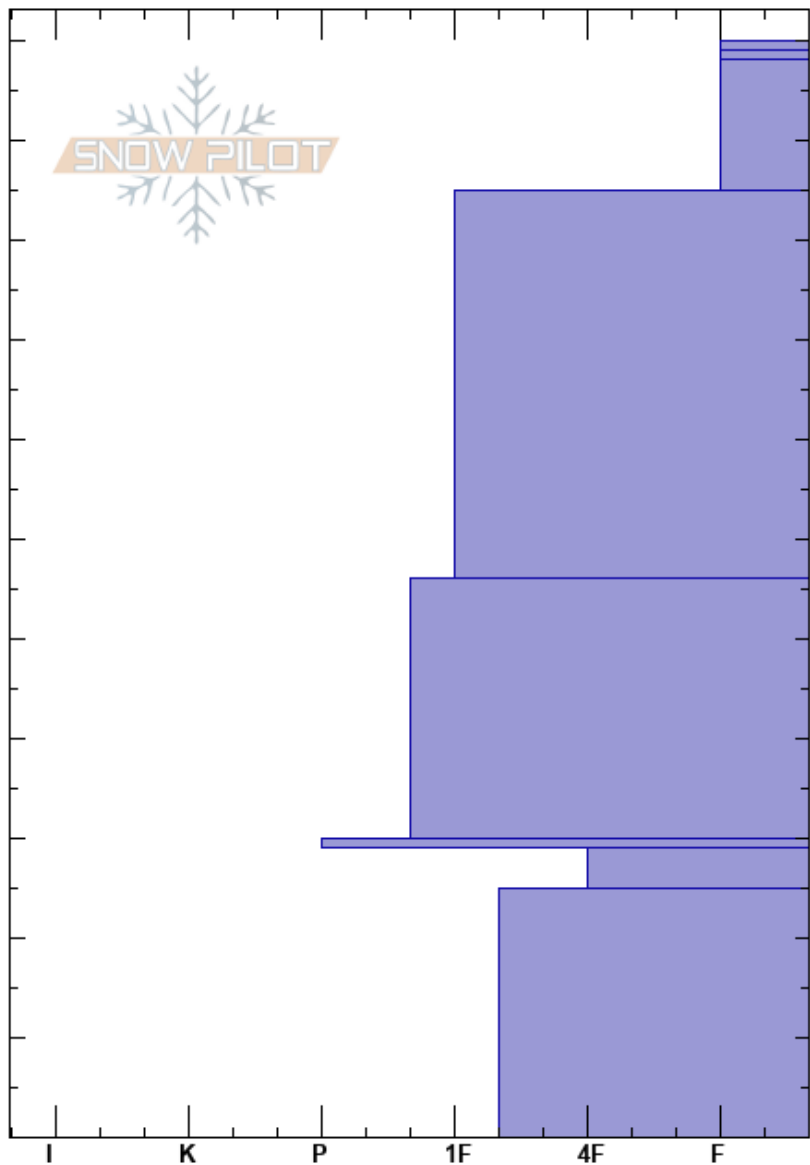

Ski Hill
 Lionhead Range
 MT
 Elevation: 8179 ft
 Aspect: 90°
 Specifics:

Hannah Marshall
 01/18/2022 - 10:45am
 Co-ord: 44.70370N, -111.29887W
 Slope Angle: 30°
 Wind Loading:

Stability: **HS: 110**
 Air Temperature: 109-108cm: Problematic layer
 Sky Cover: OVC
 Precipitation: S-1
 Wind: Light Breeze

Crystal Form	Crystal		Moisture	ρ kg/m ³	Stability tests & Layer comments
	Size				
+					
V	10				
+ (∅)					
⊙ (□)					
□	2-4				← CT23, Q2 @25cm
□	4				
					← ECTX

Notes: