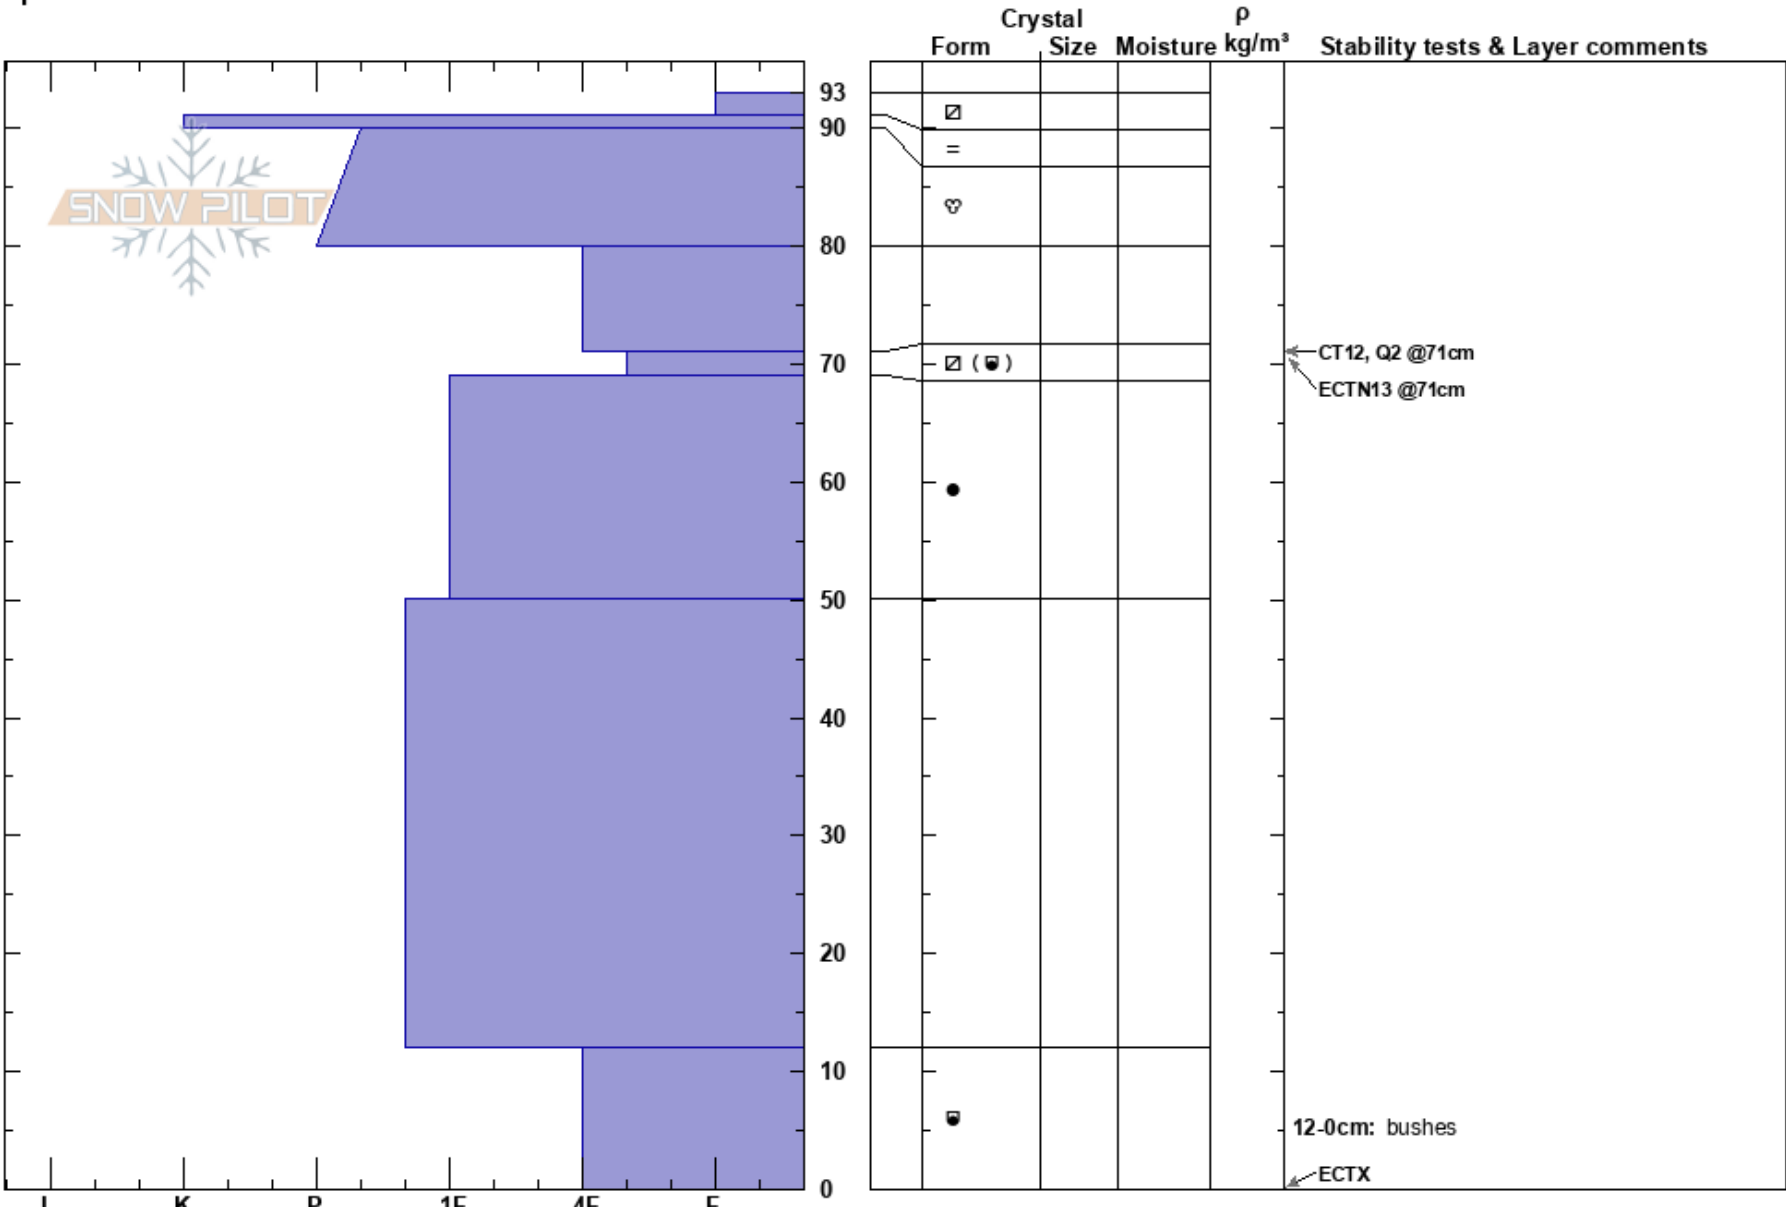

Beav. Backside Low
 Bear River Range
 UT
 Elevation: 6899 ft
 Aspect: E
 Specifics:

toby weed
 01/17/2022 - 2:00pm
 Co-ord: 41.95493N, -111.54282W
 Slope Angle: 30°
 Wind Loading:

Stability: Very Good
 Air Temperature: 1°C
 Sky Cover: FEW
 Precipitation: NO
 Wind: Light Breeze
 HS: 93
 PF: 20
 PS: 3
 Layer Notes:
 93-91cm: Problematic layer
 12-0cm: bushes