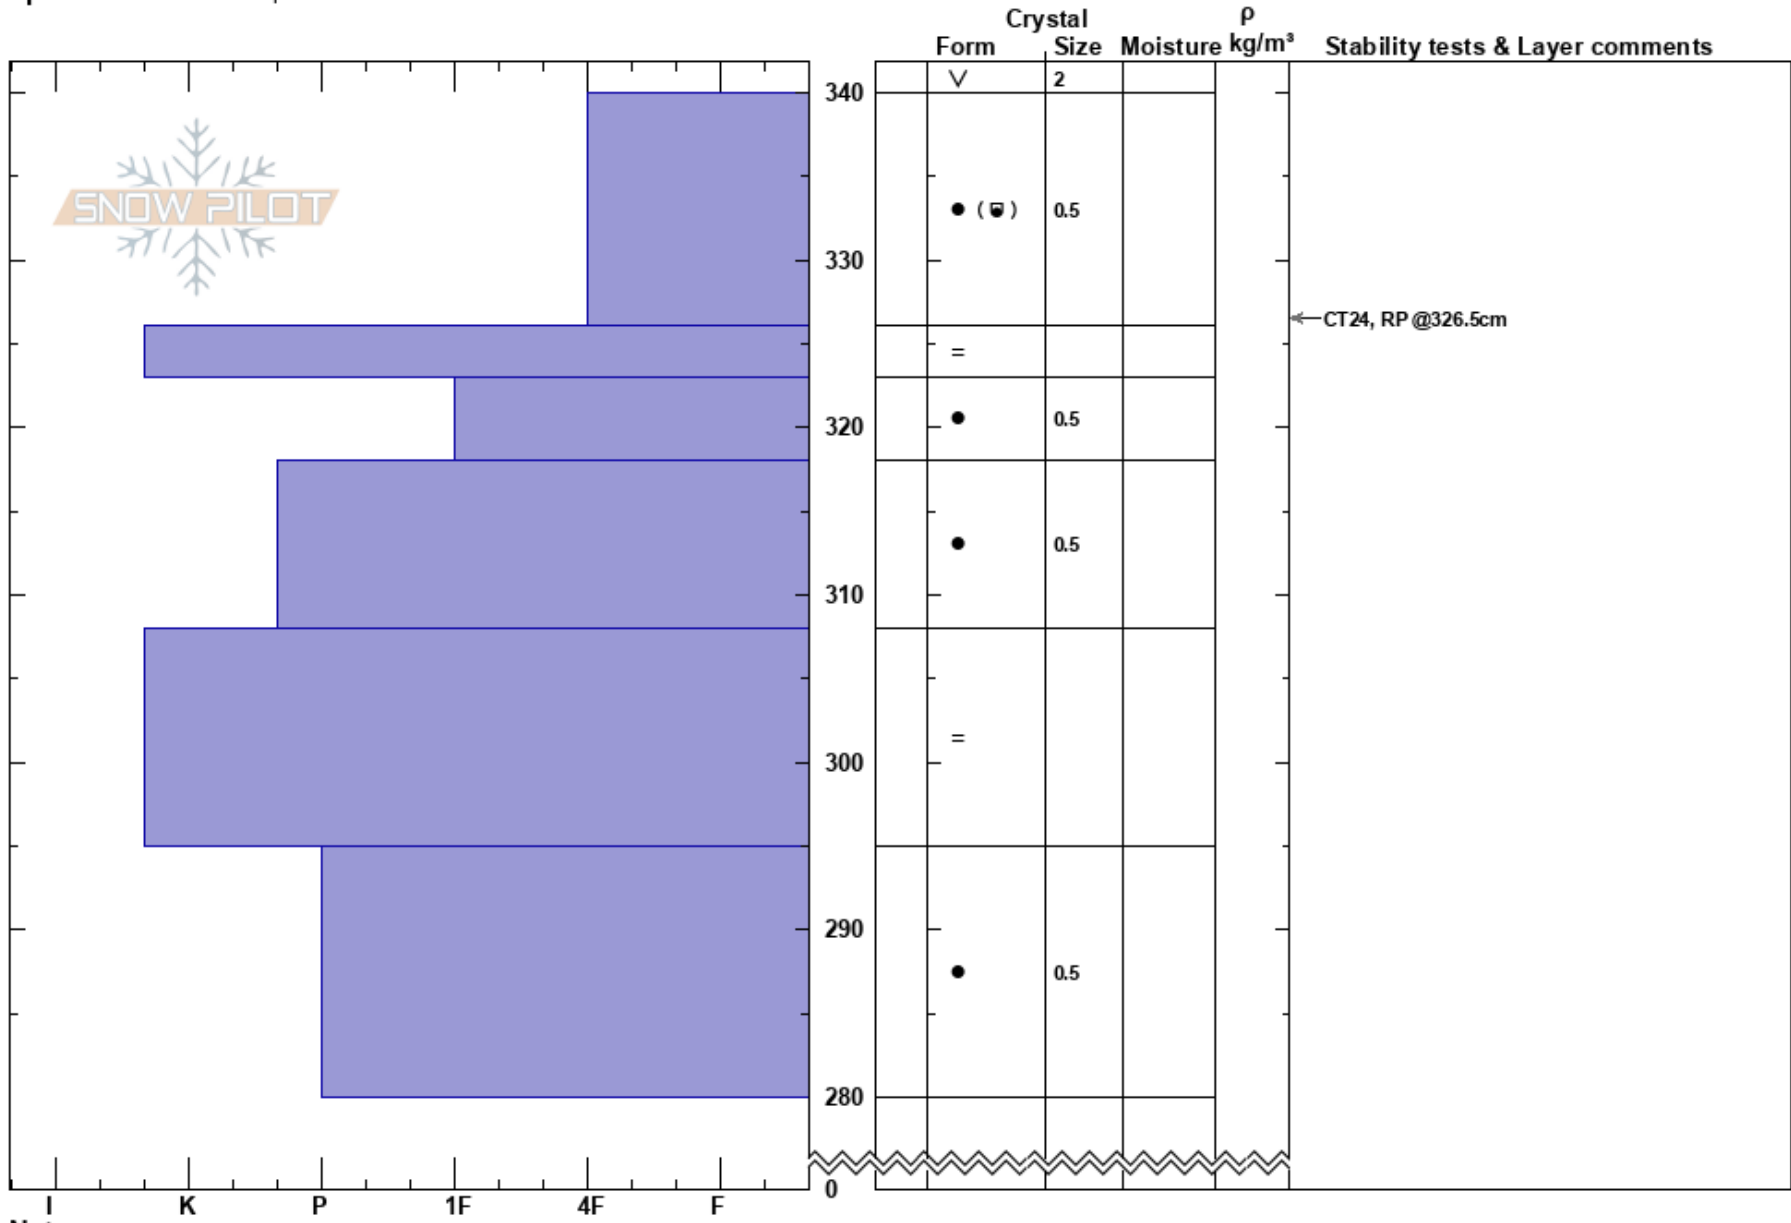

Lincoln Ridge
 Central Sierra
 CA
 Elevation: 7640 ft
 Aspect: 7°
 Specifics: We skied slope

Brandon Schwartz
 01/15/2022 - 11:25am
 Co-ord: 39.58990N, -120.48736W
 Slope Angle: 25°
 Wind Loading:

Stability: Very Good HS:340
 Air Temperature: 7°C PS: 5
 Sky Cover: BKN
 Precipitation: NO
 Wind: S Light Breeze

Layer Notes:

Notes: Pit dug in near treeline terrain to observe upper snowpack layers