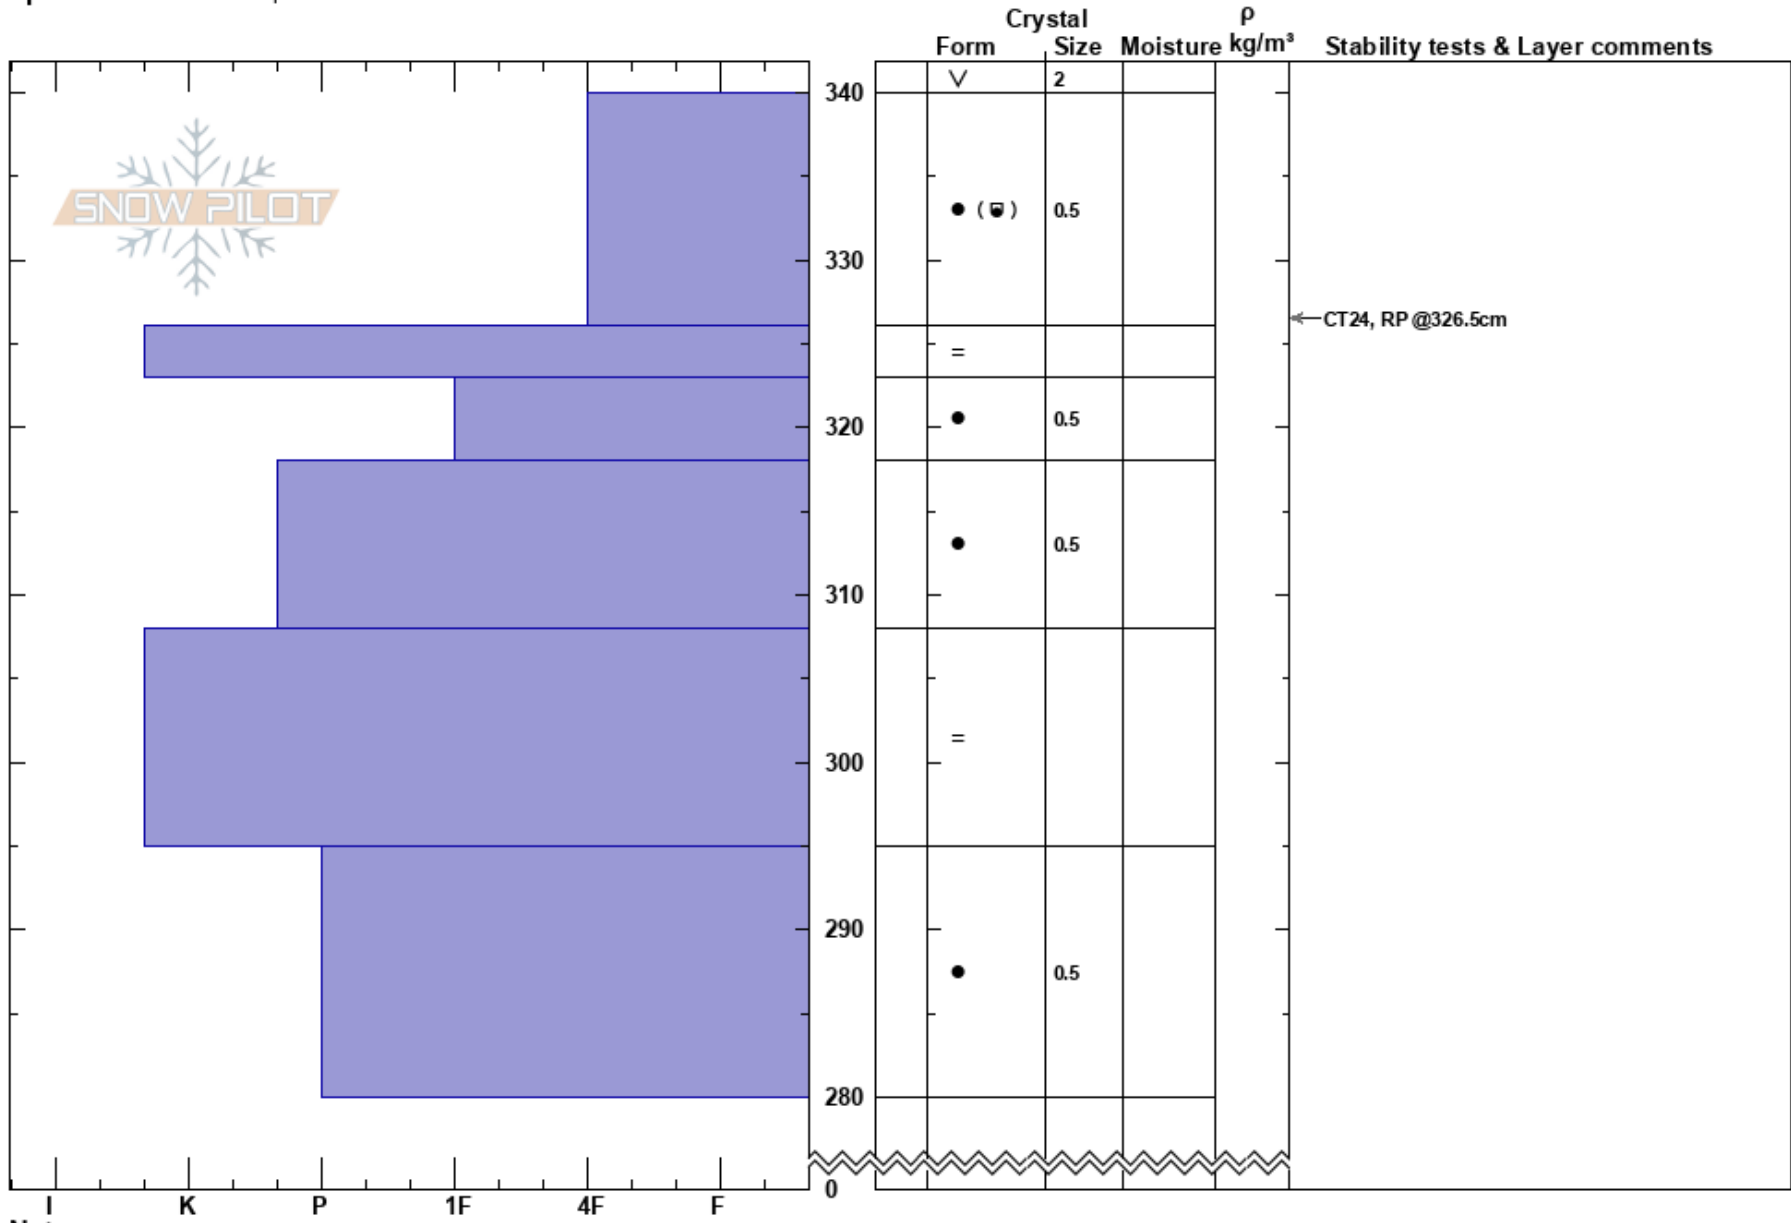

Lincoln Ridge
 Central Sierra
 CA
Elevation: 7640 ft
Aspect: 7°
Specifics: We skied slope

Brandon Schwartz
 01/15/2022 - 11:25am
Co-ord: 39.58990N, -120.48736W
Slope Angle: 25°
Wind Loading:

Stability: Very Good **HS:** 340 **Layer Notes:**
Air Temperature: 7°C **PS:** 5
Sky Cover: BKN
Precipitation: NO
Wind: S Light Breeze

Notes: Pit dug in near treeline terrain to observe upper snowpack layers