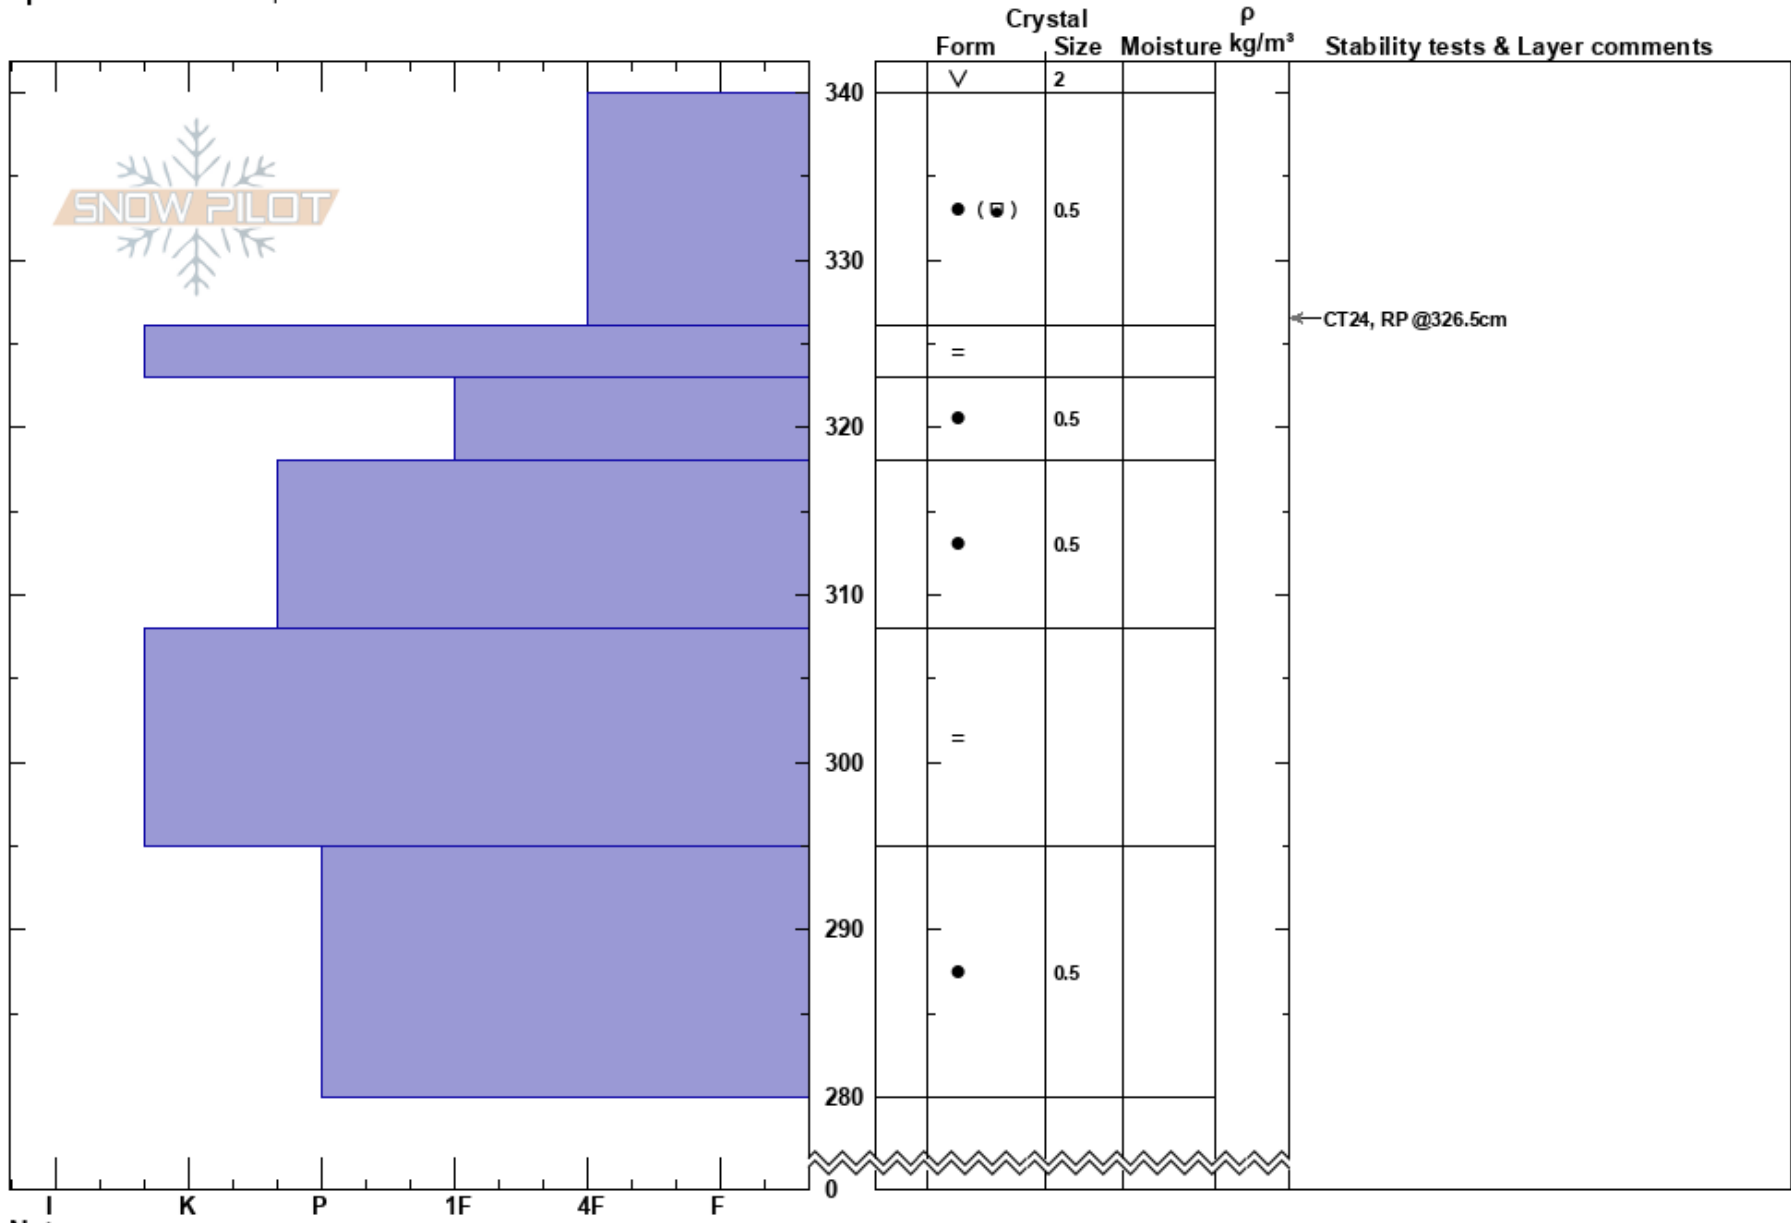

Lincoln Ridge  
 Central Sierra  
 CA  
 Elevation: 7640 ft  
 Aspect: 7°  
 Specifics: We skied slope

Brandon Schwartz  
 01/15/2022 - 11:25am  
 Co-ord: 39.58990N, -120.48736W  
 Slope Angle: 25°  
 Wind Loading:

Stability: Very Good HS:340  
 Air Temperature: 7°C PS: 5  
 Sky Cover: BKN  
 Precipitation: NO  
 Wind: S Light Breeze

Layer Notes:

Notes: Pit dug in near treeline terrain to observe upper snowpack layers