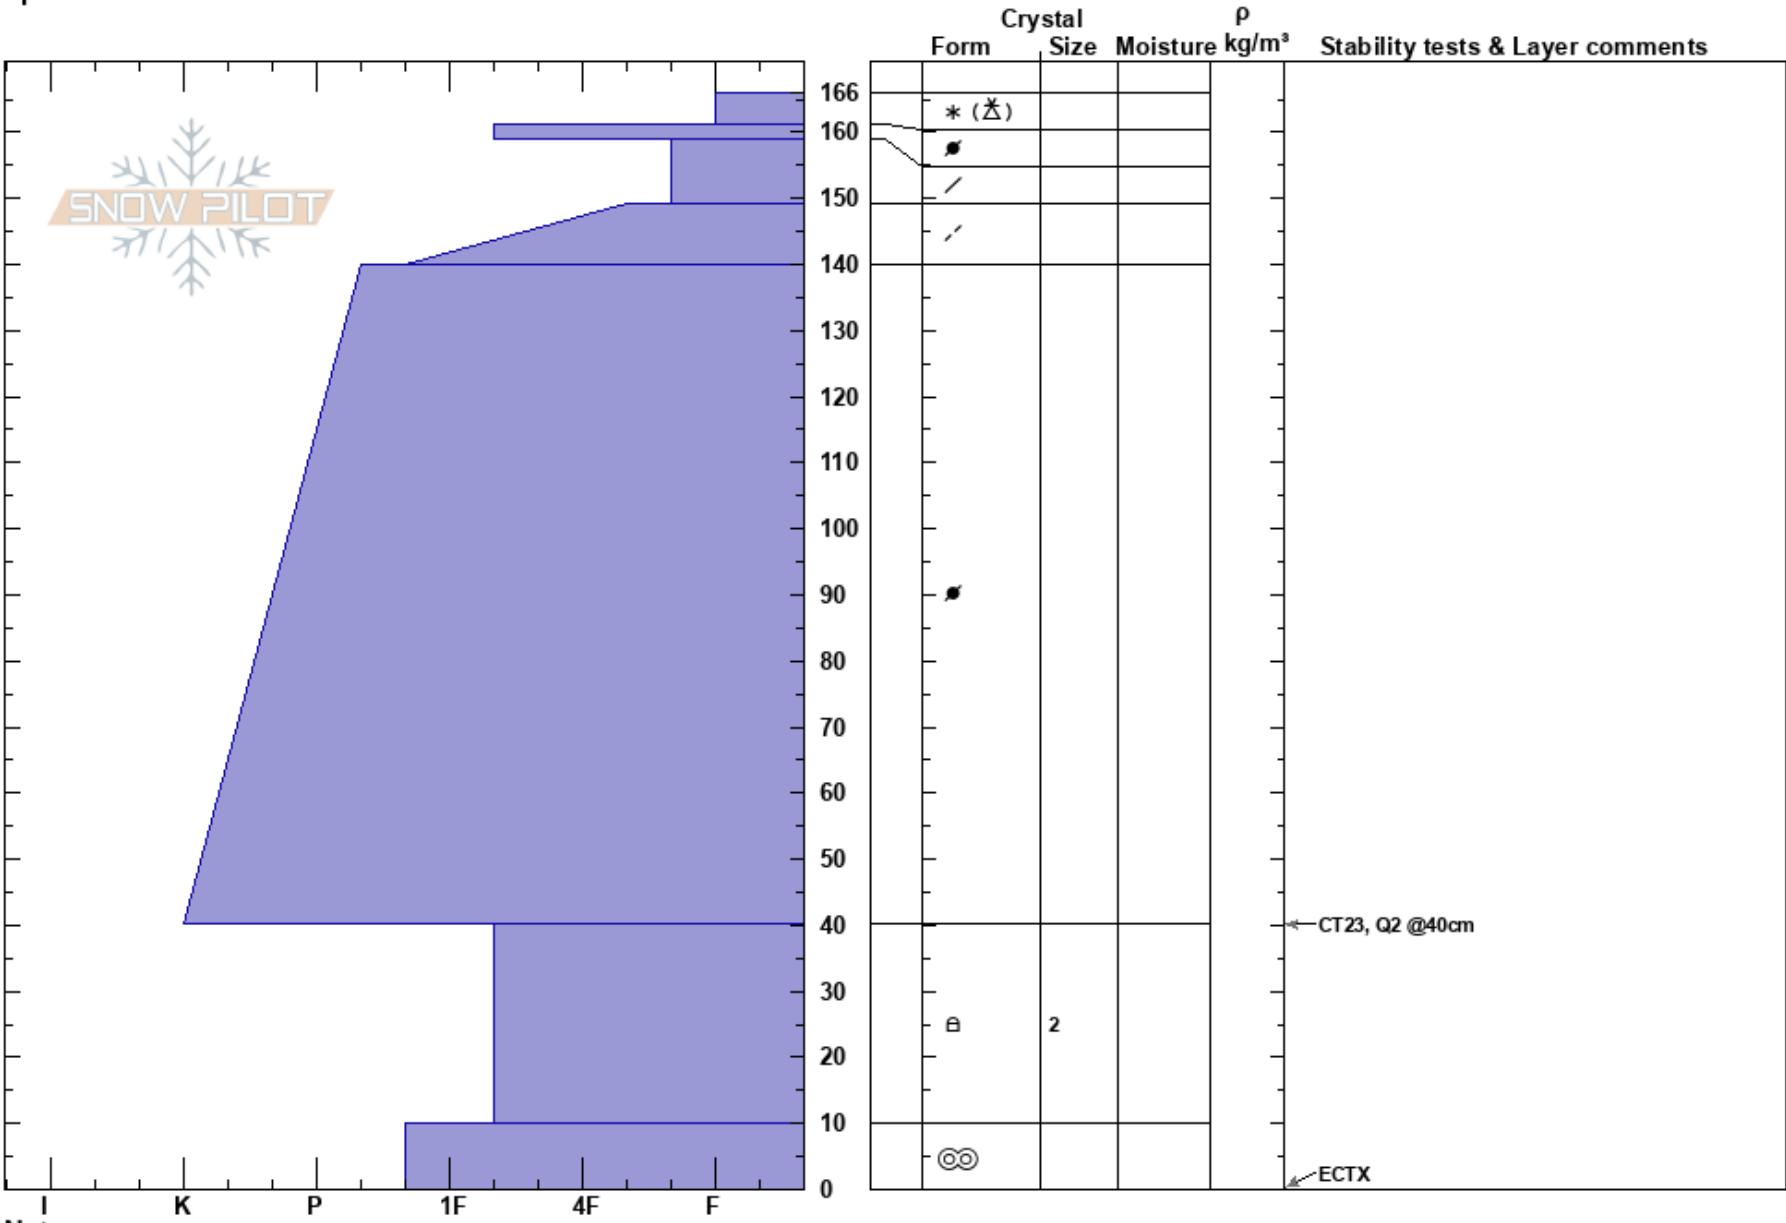

Skyline Ridge
 Madison Range-S
 MT
 Elevation: 9349 ft
 Aspect: 95°
 Specifics:

Alex Marienthal
 01/14/2022 - 1:30am
 Co-ord: 44.88833N, -111.18321W
 Slope Angle: 17°
 Wind Loading:

Stability: Good HS: 166 Layer Notes:
 Air Temperature: -4°C PF: 30 40-10cm: Problematic layer
 Sky Cover: CLR
 Precipitation: NO
 Wind: Calm