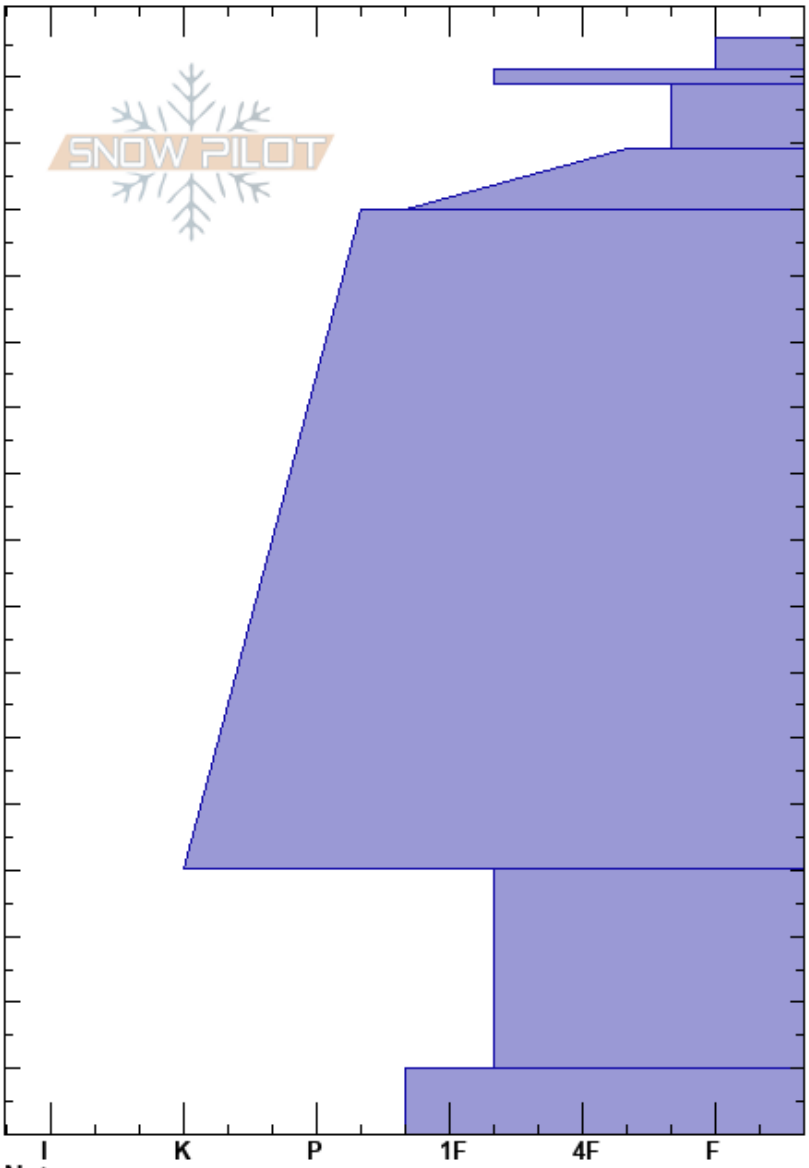

Skyline Ridge
 Madison Range-S
 MT
 Elevation: 9349 ft
 Aspect: 95°
 Specifics:

Alex Marienthal
 01/14/2022 - 1:30am
 Co-ord: 44.88833N, -111.18321W
 Slope Angle: 17°
 Wind Loading:

Stability: Good
 Air Temperature: -4°C
 Sky Cover: CLR
 Precipitation: NO
 Wind: Calm

HS: 166
 PF: 30
 40-10cm: Problematic layer

Layer Notes:

| Height (cm) | Crystal | | Moisture | ρ kg/m ³ | Stability tests & Layer comments |
|-------------|---------|------|----------|--------------------------|----------------------------------|
| | Form | Size | | | |
| 166 | | | | | |
| 160 | * (Δ) | | | | |
| 150 | / | | | | |
| 140 | / | | | | |
| 90 | • | | | | |
| 40 | ⊖ | 2 | | | ← CT23, Q2 @40cm |
| 0 | ⊙ | | | | ← ECTX |