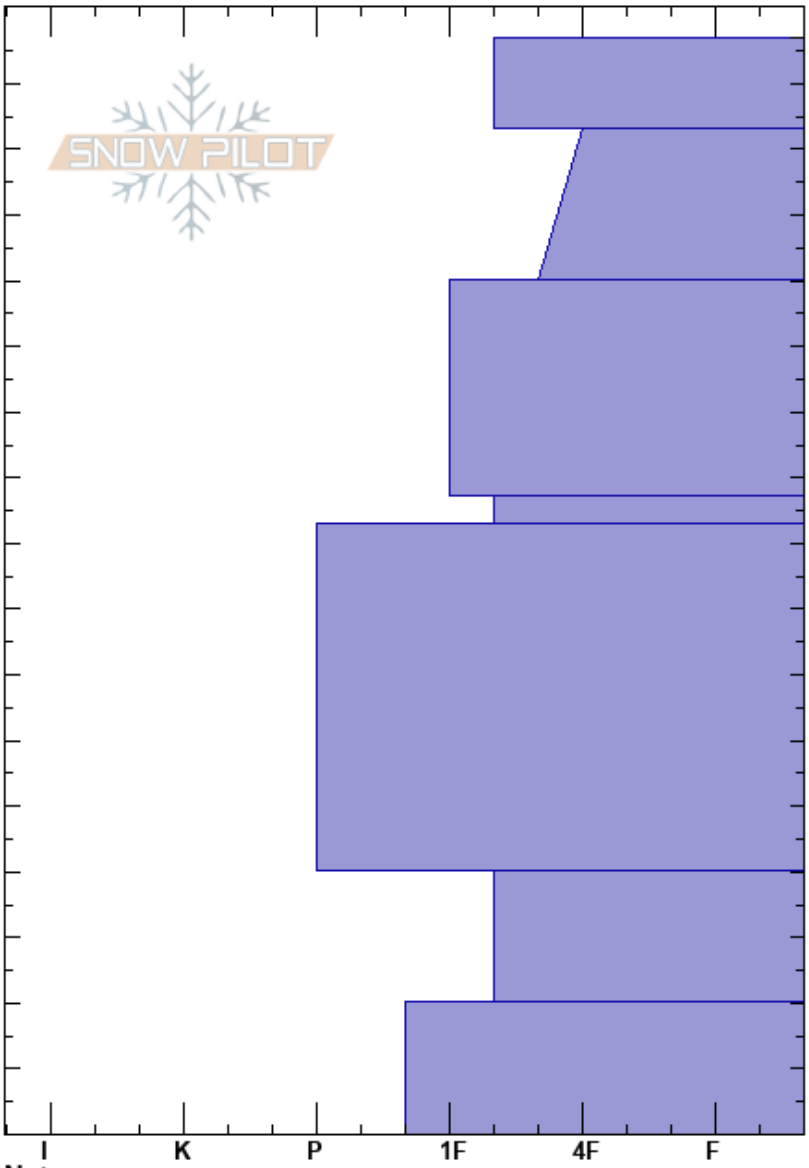

McAtee Basin  
 Madison Range-N  
 MT  
 Elevation: 9200 ft  
 Aspect: 125°  
 Specifics:

Ian Hoyer  
 01/13/2022 - 12:00pm  
 Co-ord: 45.18340N, -111.44251W  
 Slope Angle: 27°  
 Wind Loading: no

Stability: Good HS: 167  
 Air Temperature: 40-20cm: Problematic layer  
 Sky Cover: OVC  
 Precipitation: NO  
 Wind: Calm

Crystal Form	Crystal Size	Moisture	$\rho$ kg/m <sup>3</sup>	Stability tests & Layer comments
B	0.5			
B	1			
B	2			
⊙(□)	2			

ECTX

Notes: