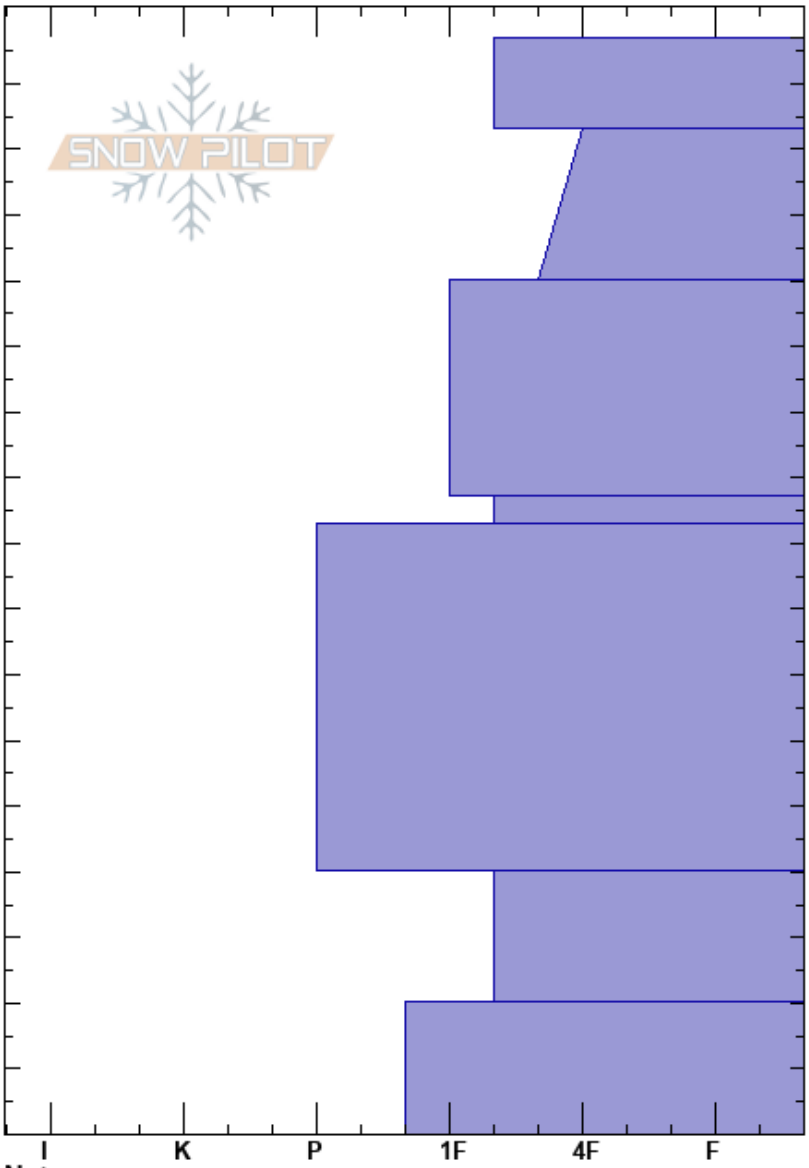

McAtee Basin
 Madison Range-N
 MT
 Elevation: 9200 ft
 Aspect: 125°
 Specifics:

Ian Hoyer
 01/13/2022 - 12:00pm
 Co-ord: 45.18340N, -111.44251W
 Slope Angle: 27°
 Wind Loading: no

Stability: Good
 Air Temperature:
 Sky Cover: OVC
 Precipitation: NO
 Wind: Calm

HS: 167
 Layer Notes:
 40-20cm: Problematic layer

Crystal Form	Crystal Size	Moisture	ρ kg/m ³	Stability tests & Layer comments
B	0.5			
B	1			
B	2			
⊙(□)	2			

ECTX

Notes: