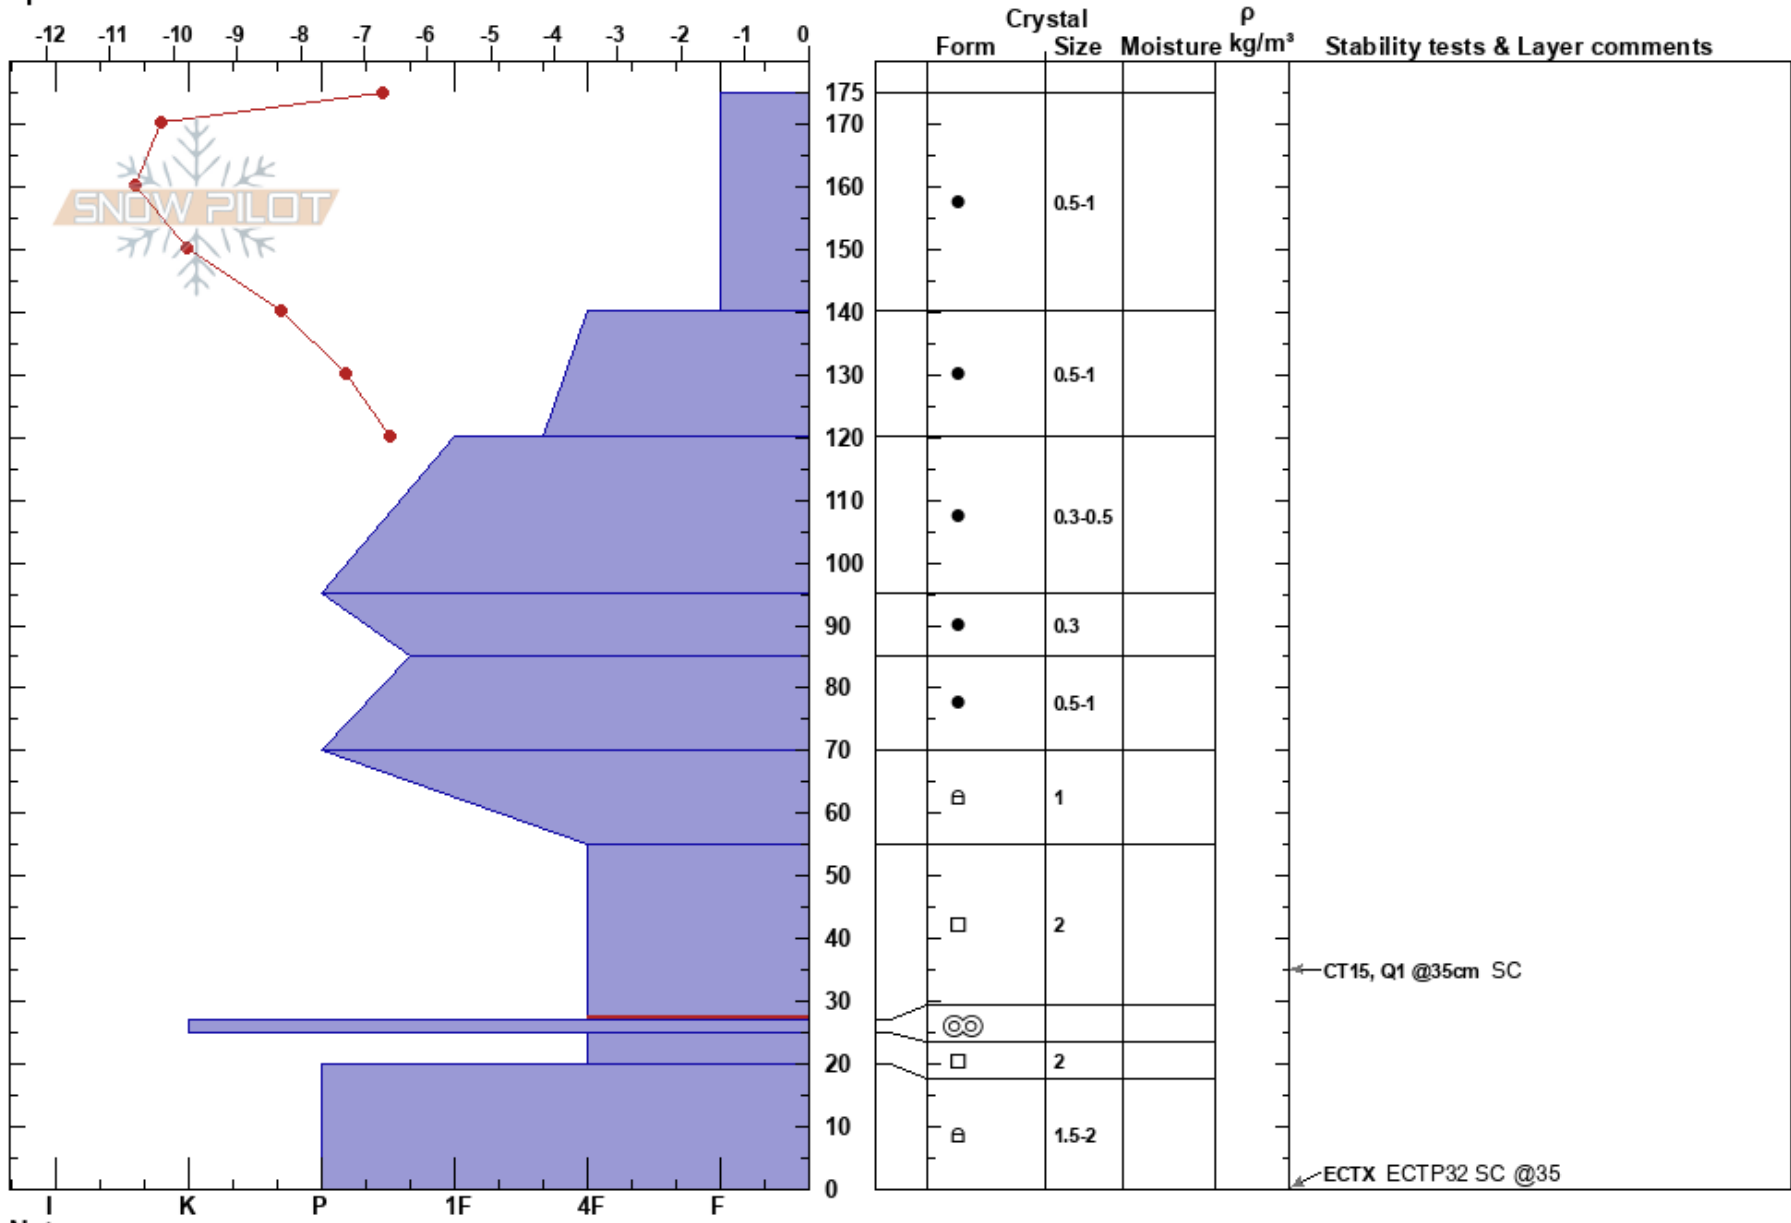

Pro Course  
 Wasatch Range  
 UT  
 Elevation: 2980 m  
 Aspect: 300°  
 Specifics:

Timmy Rickert  
 01/13/2022 - 10:41am  
 Co-ord: 40.63245N, -111.57809W  
 Slope Angle: 22°  
 Wind Loading: no

Stability: Fair  
 Air Temperature: 6°C  
 Sky Cover: SCT  
 Precipitation: NO  
 Wind: Calm  
 HS: 175  
 PF: 15 55-27cm: Problematic layer  
 PS: 5