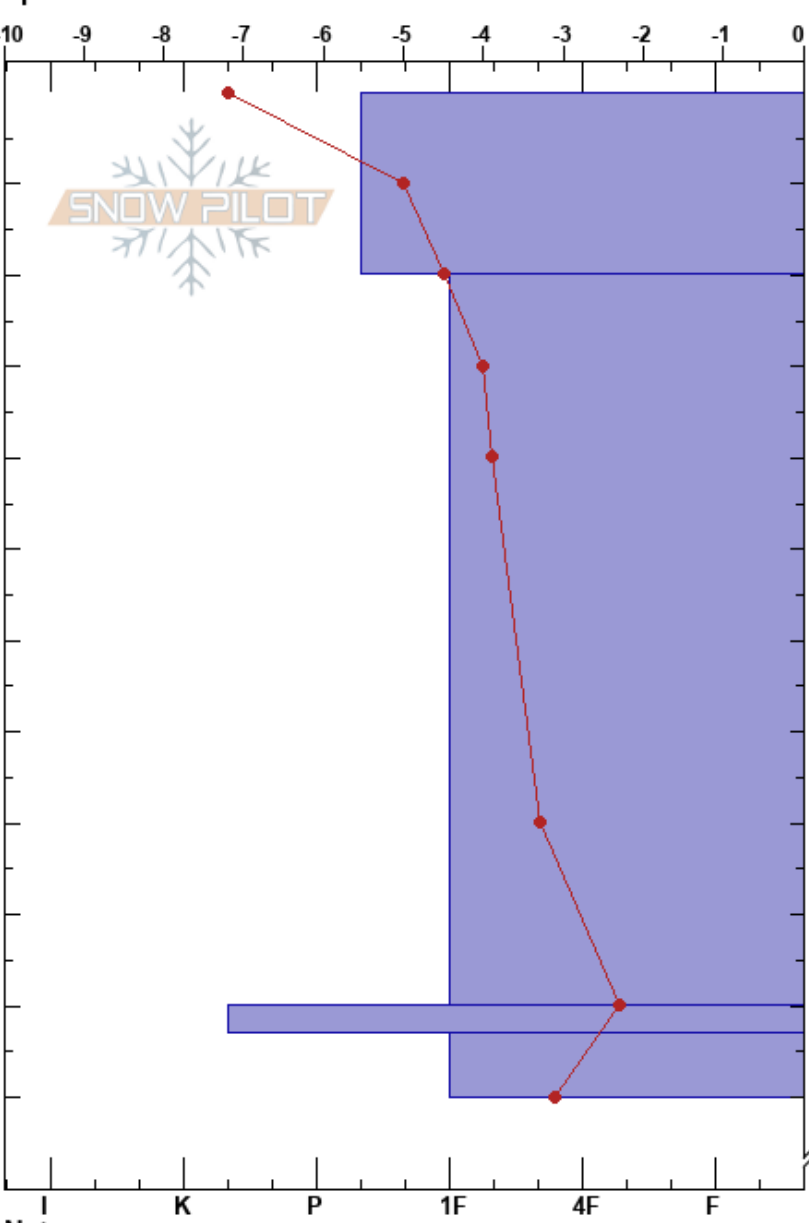

Svinestrandå SØ  
 Indre Fjordane  
 Norway  
 Elevation: 1050 m  
 Aspect: SE  
 Specifics:

Lars-Ove Eikje  
 26/11/2017 - 13:30  
 Co-ord: 32V 358310E 6854186N  
 Slope Angle:  
 Wind Loading:

Stability:  
 Air Temperature: -6.1°C  
 Sky Cover:  
 Precipitation:  
 Wind:

HS:275

Layer Notes:

Height (m)	Crystal		Moisture	$\rho$ kg/m <sup>3</sup>	Stability tests & Layer comments
	Form	Size			
0					
10					
20					
30					
40					
50					
60					
70					
80					
90					
100					
105					
110					
275					