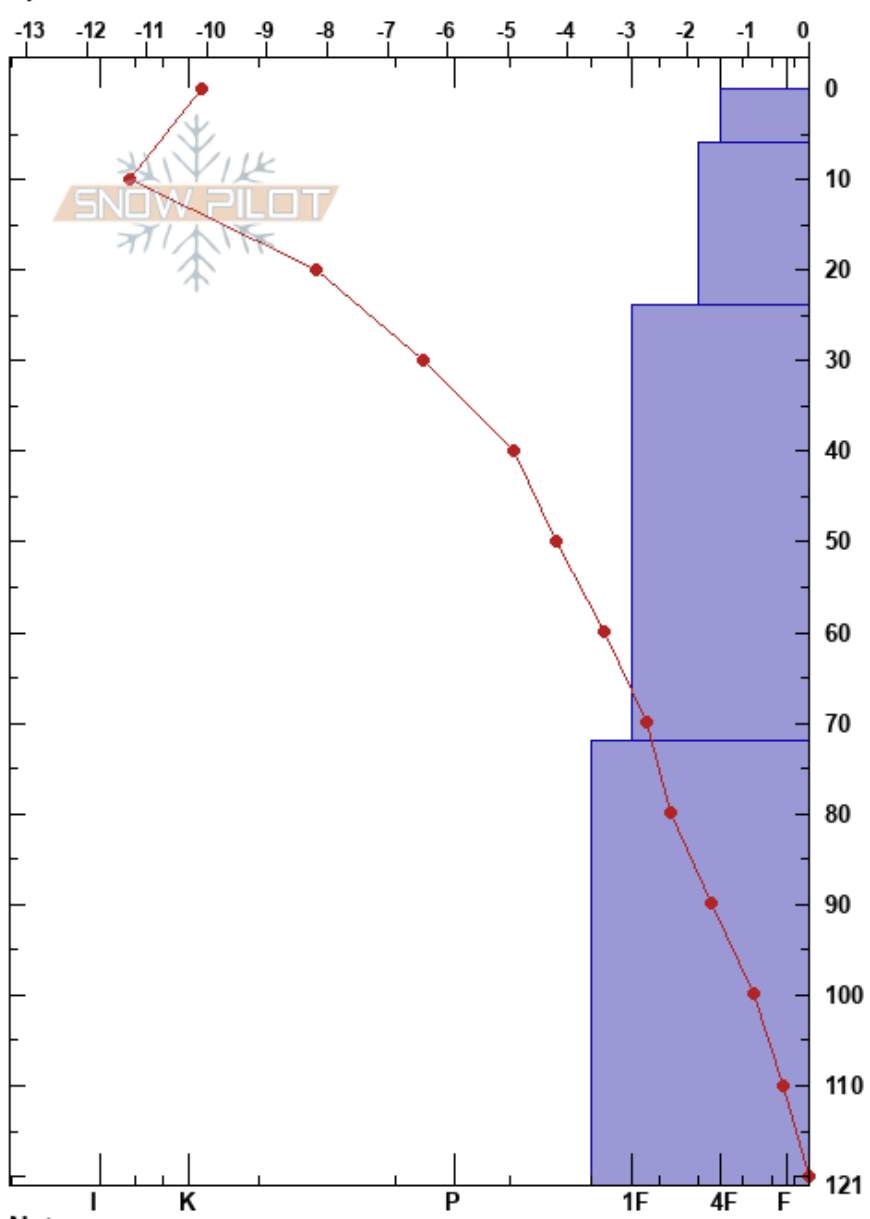

2022-01-09 Eglise
 Madison Range-N
 MT
 Elevation: 2831 m
 Aspect: NW

Nata de Leeuw
 01/09/2022 - 12:40pm
 Co-ord: 12T 466555W 5006018N
 Slope Angle: 13°
 Wind Loading: no

Stability: HS: 121
 Air Temperature: -7.3°C PF: 40 72-121cm: Var. in hardness & grain sz
 Sky Cover: BKN
 Precipitation: NO
 Wind: Calm

Specifics: Pit dug in a Ski Area; Pit is representative of backcountry

Notes: No densities due to scale malfunction

Form	Crystal Size	Moisture	ρ kg/m ³	Stability tests & Layer comments
/	0.5			
/	0.5	D		
/	0.5-1	D		← ECTN11 @14cm Non-planar brk
\ominus (•)	1(1)	D		
\ominus	2			72-121cm: Var. in hardness & grain sz