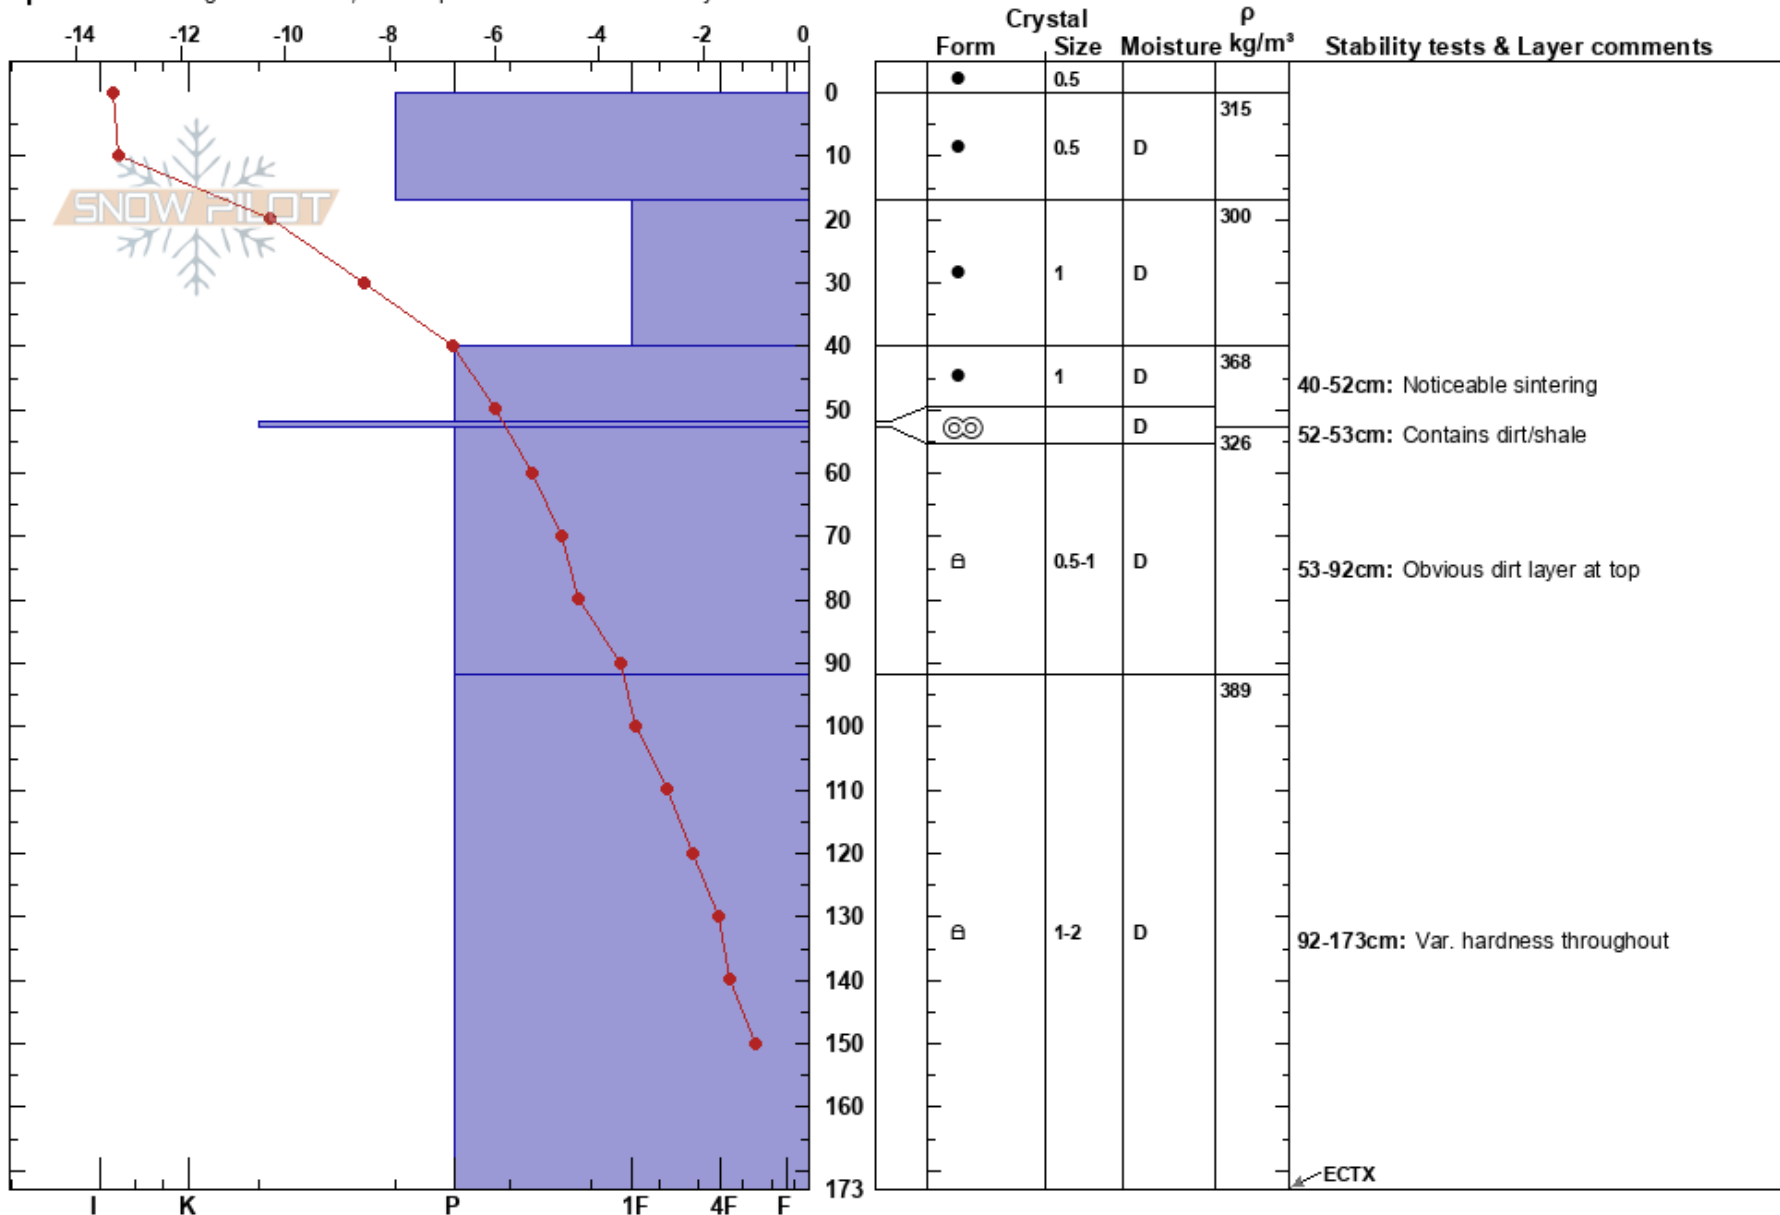

2021-01-09
 Madison Range-N
 MT
 Elevation: 2673 m
 Aspect: E

Nata de Leeuw
 01/09/2022 - 10:00am
 Co-ord: 12T 465245W 5009675N
 Slope Angle: 24°
 Wind Loading: previous

Stability: **Air Temperature:** -8°C
Sky Cover: CLR
Precipitation: NO
Wind: Calm

HS: 173
PF: 10
Layer Notes:
 40-52cm: Noticeable sintering
 52-53cm: Contains dirt/shale
 53-92cm: Obvious dirt layer at top
 92-173cm: Var. hardness throughout

Specifics: Pit dug in a Ski Area; Pit is representative of backcountry