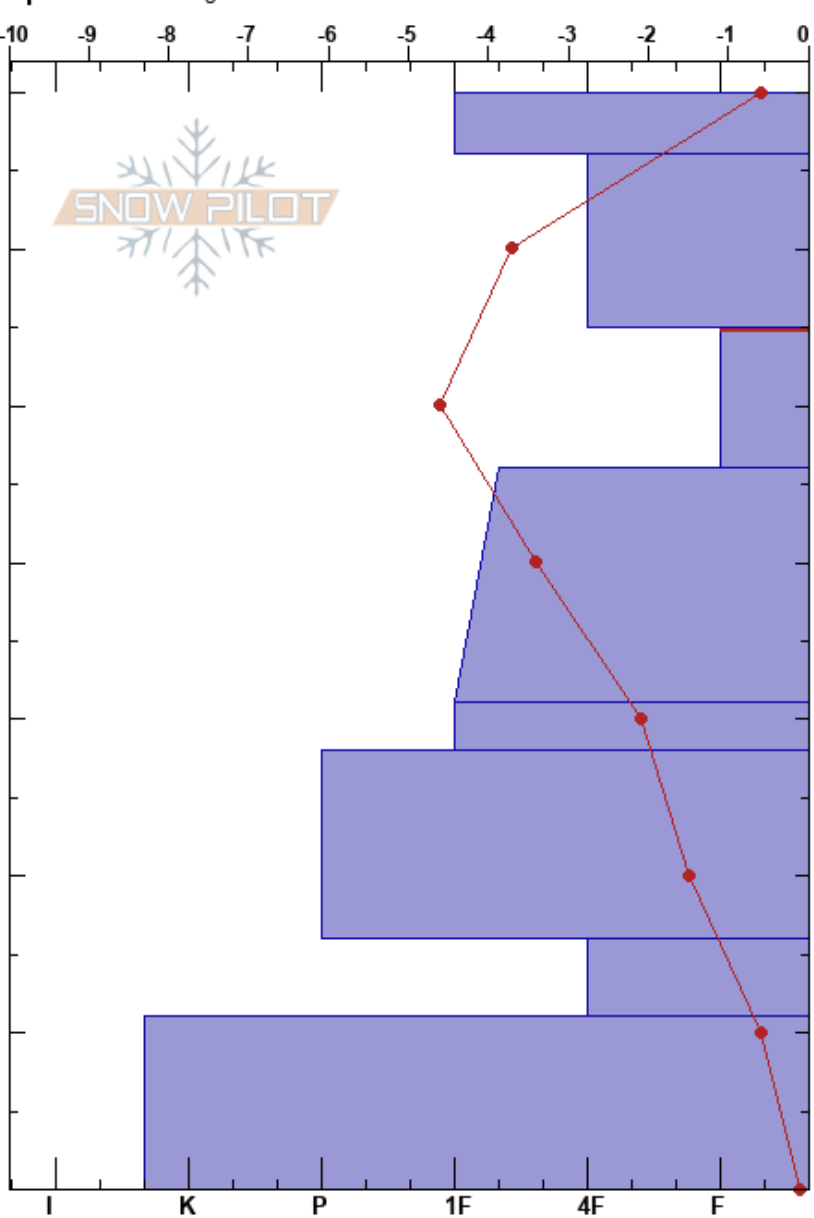

Lower Pinnacles
 Madison Range-N
 MT
 Elevation: 9520 ft
 Aspect: S

Neil Laskowski
 01/10/2022 - 11:00am
 Co-ord: 45.28255N, -111.43519W
 Slope Angle: 37°
 Wind Loading:

Stability:
 Air Temperature: 0°C
 Sky Cover: CLR
 Precipitation: NO
 Wind: Calm

HS: 70
 PF: 40
 PS: 25
 55-46cm: Problematic layer

Specifics: Pit dug in a Ski Area

Form	Crystal		ρ kg/m ³	Stability tests & Layer comments
	Size	Moisture		
●	0.5	M		
/	0.5			
⊖	0.5-1			← CT3, Q2 @55cm ← ECTN8 @55cm
□	0.3			
●	0.5			← CT22, Q3 @28cm ← ECTN18 @28cm
⊙⊙	3			
A	3			
□				