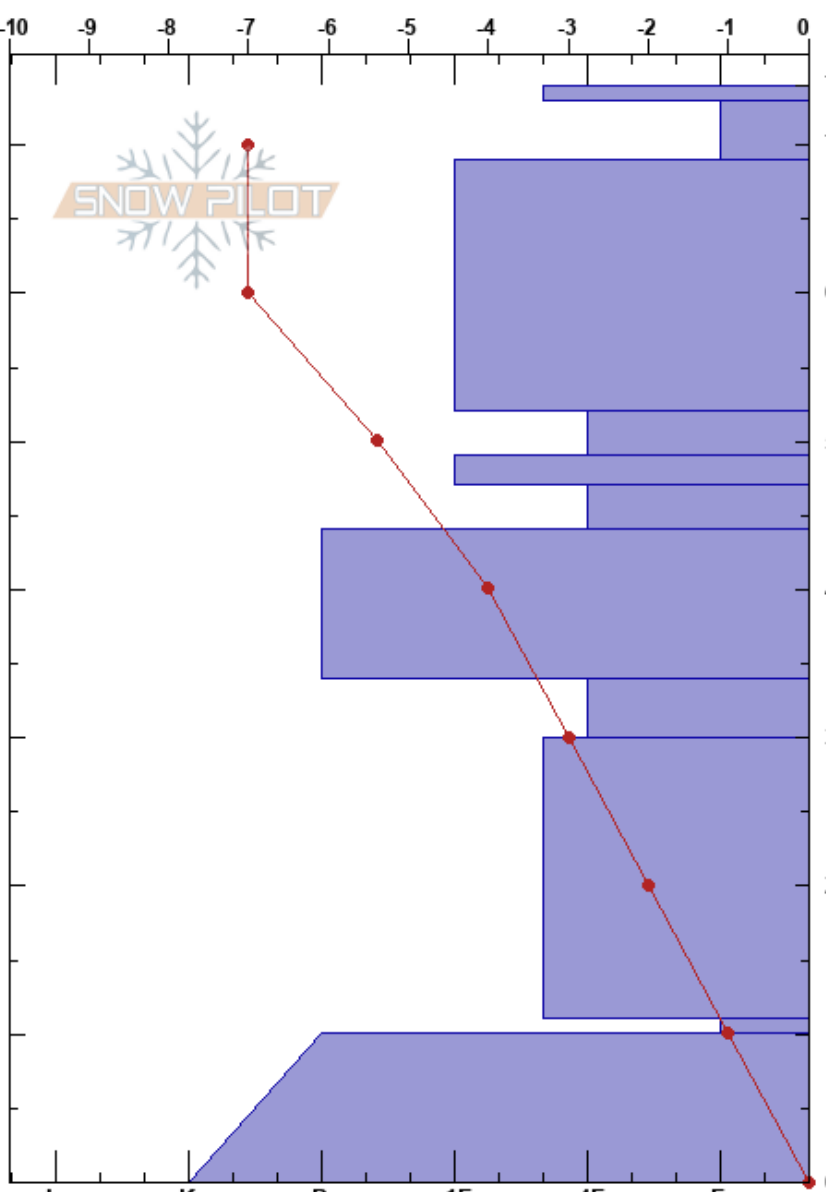

Marx Shoulder Low
 Madison Range-S
 MT
 Elevation: 10200 ft
 Aspect: SE

Jon Hageness
 11/19/2017 - 11:00am
 Co-ord: 45.27554N, -111.44580W
 Slope Angle: 36°
 Wind Loading: previous

Stability: **HS:74**
 Air Temperature: -9°C
 Sky Cover: FEW
 Precipitation: NO
 Wind: W Moderate

Layer Notes:
 11-10cm: Problematic layer

Specifics: Pit dug in a Ski Area; Recent avalanche activity on different slopes; We skied slope

Depth (cm)	Crystal		Moisture	ρ kg/m ³	Stability tests & Layer comments
	Form	Size			
74	•		D		
70	•		D		
60	•		D		
50	•		D		← CT4, Q2 @52cm ← ECTP12 @52cm
40	•		D		
30	□	0.5	D		
20	•		D		
10	□	2	D		← CT15, Q2 @10cm
0	□		D		