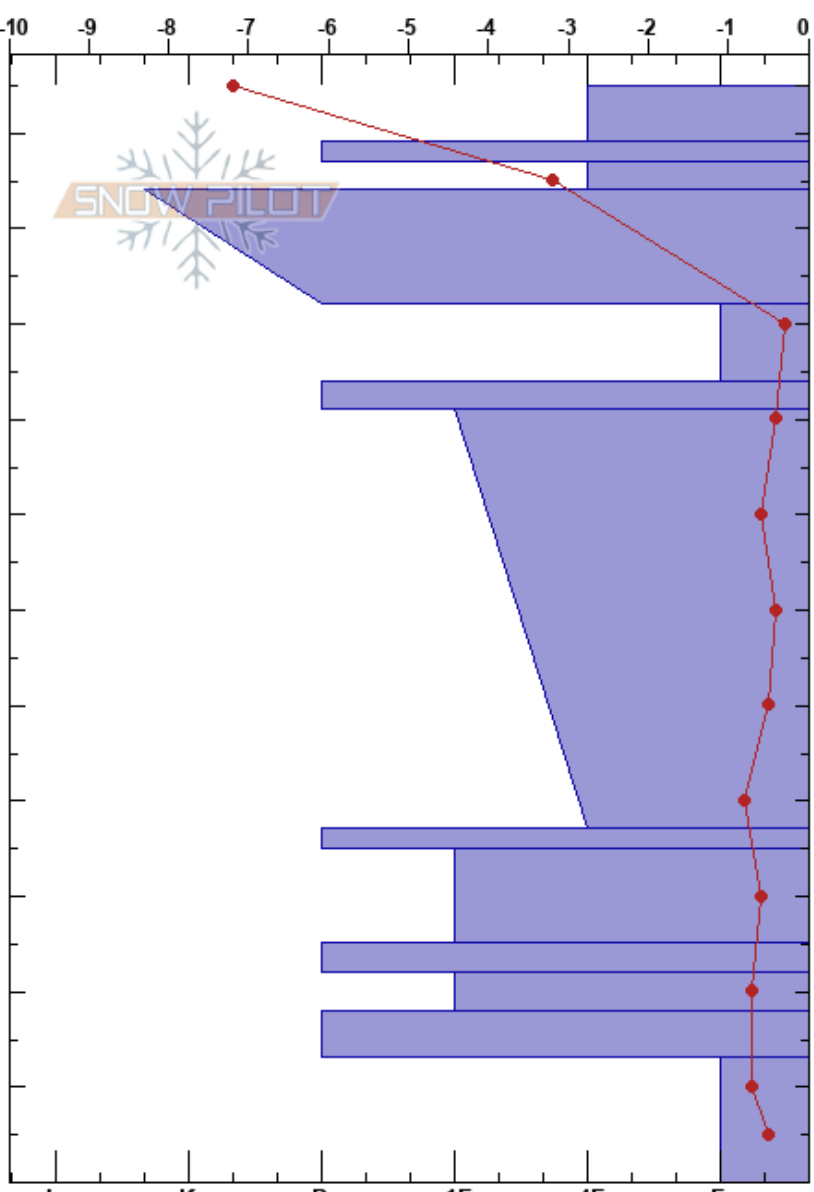

Scrotum Face
 Madison Range-S
 MT
 Elevation: 8800 ft
 Aspect: NE

Jon Hageness
 11/24/2017 - 12:00pm
 Co-ord: 45.28656N, -111.42881W
 Slope Angle: 34°
 Wind Loading: previous

Stability:
 Air Temperature: -2°C
 Sky Cover: FEW
 Precipitation: NO
 Wind: Calm

HS: 115
 Layer Notes:
 115-109cm: Future LOC; temp gradient
 107-104cm: Future LOC; temp gradient
 13-0cm: Current LOC until refreeze
 13-0cm: Problematic layer

Specifics: Pit dug in a Ski Area; Recent avalanche activity on similar slopes; We skied slope

Depth (cm)	Crystal		Moisture	ρ kg/m ³	Stability tests & Layer comments
	Form	Size			
115	●		D		115-109cm: Future LOC; temp gradient
110	○		D		
107	●		D		107-104cm: Future LOC; temp gradient
100			D		
92	⊗	3-4	M		← CT8, Q2 @92cm
80	○		M		
70					
60			M		
50					
40					
37	○		M		← CT24, Q2 @37cm
30	●		M		
20	○		M		
13	●		M		← CT13, Q1 @13cm
13	○		M		← CT11, Q1 @13cm Performed 3 CTs
0	⊕	1-1.5	M		13-0cm: Current LOC until refreeze