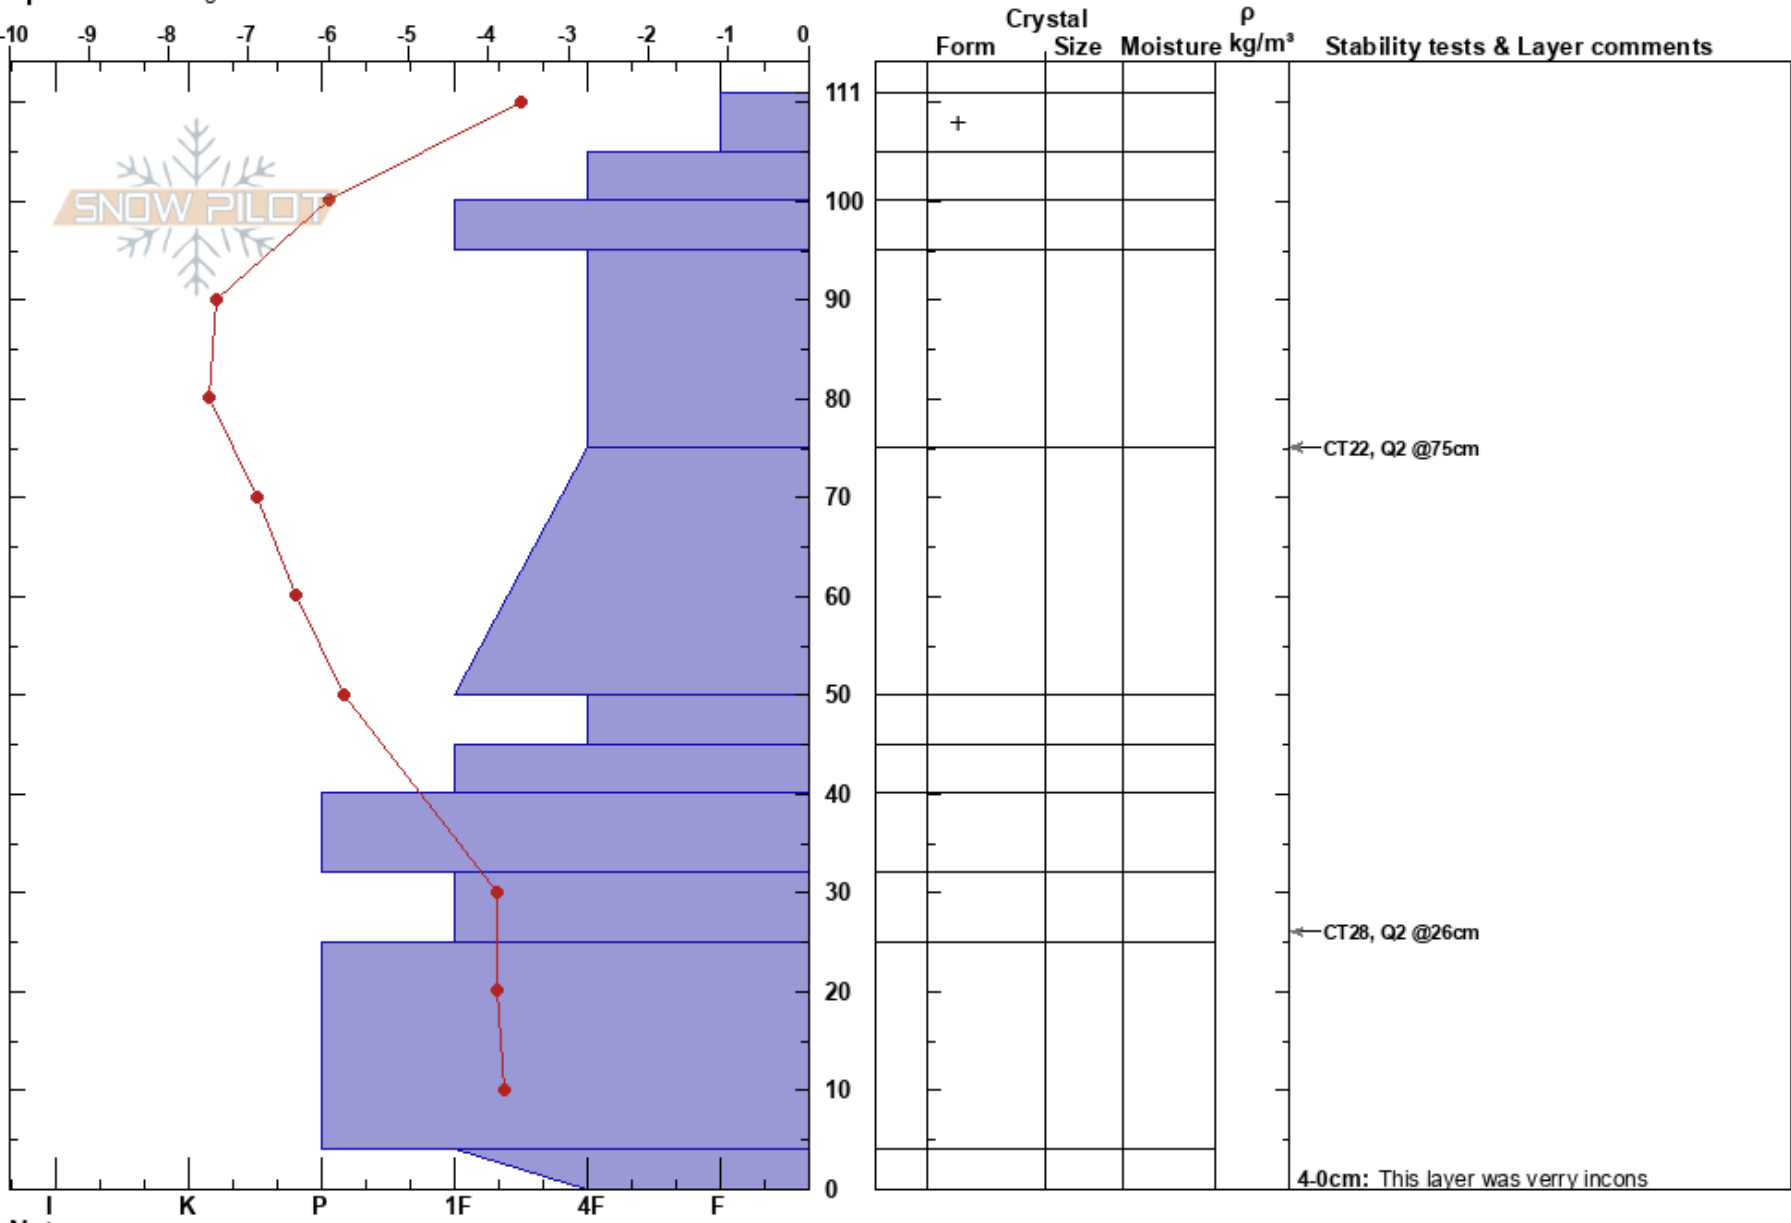

BRT South
 Madison Range-N
 MT
 Elevation: 9000 ft
 Aspect:

Chris Welch
 11/20/2017 - 5:30pm
 Co-ord: 12T 466289W 5014735N
 Slope Angle:
 Wind Loading:

Stability:
 Air Temperature:
 Sky Cover:
 Precipitation:
 Wind:

HS: 111
 Layer Notes:
 32-25cm: Problematic layer
 4-0cm: This layer was very incons

Specifics: Pit dug in a Ski Area

Notes: