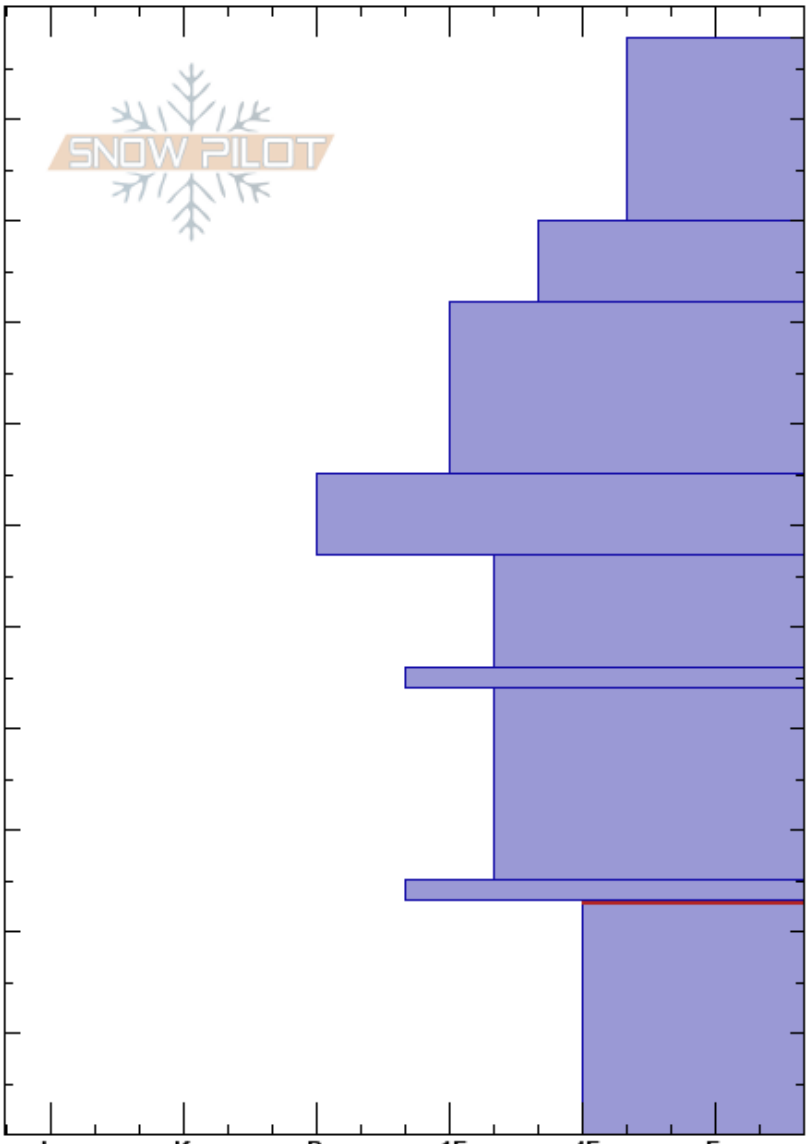

Divide Peak SE Face
 Gallatin Range-N
 MT
 Elevation: 9420 ft
 Aspect: 145°
 Specifics:

Dave Zinn
 01/03/2022 - 1:00pm
 Co-ord: 45.40210N, -110.96902W
 Slope Angle: 30°
 Wind Loading: no

Stability: Very Good
 Air Temperature:
 Sky Cover: BKN
 Precipitation: NO
 Wind: SW Light Breeze

HS: 108
 Layer Notes:
 23-0cm: Problematic layer

Elevation (ft)	Crystal		ρ kg/m ³	Stability tests & Layer comments
	Form	Size		
108				
100	/			
90	/			
80				
70	B			
60	*			
50	□	1-2		
45	⊙			
40				
35	□	2		
30				
25	⊙			
23				
20				
10	□	2-3		
0				