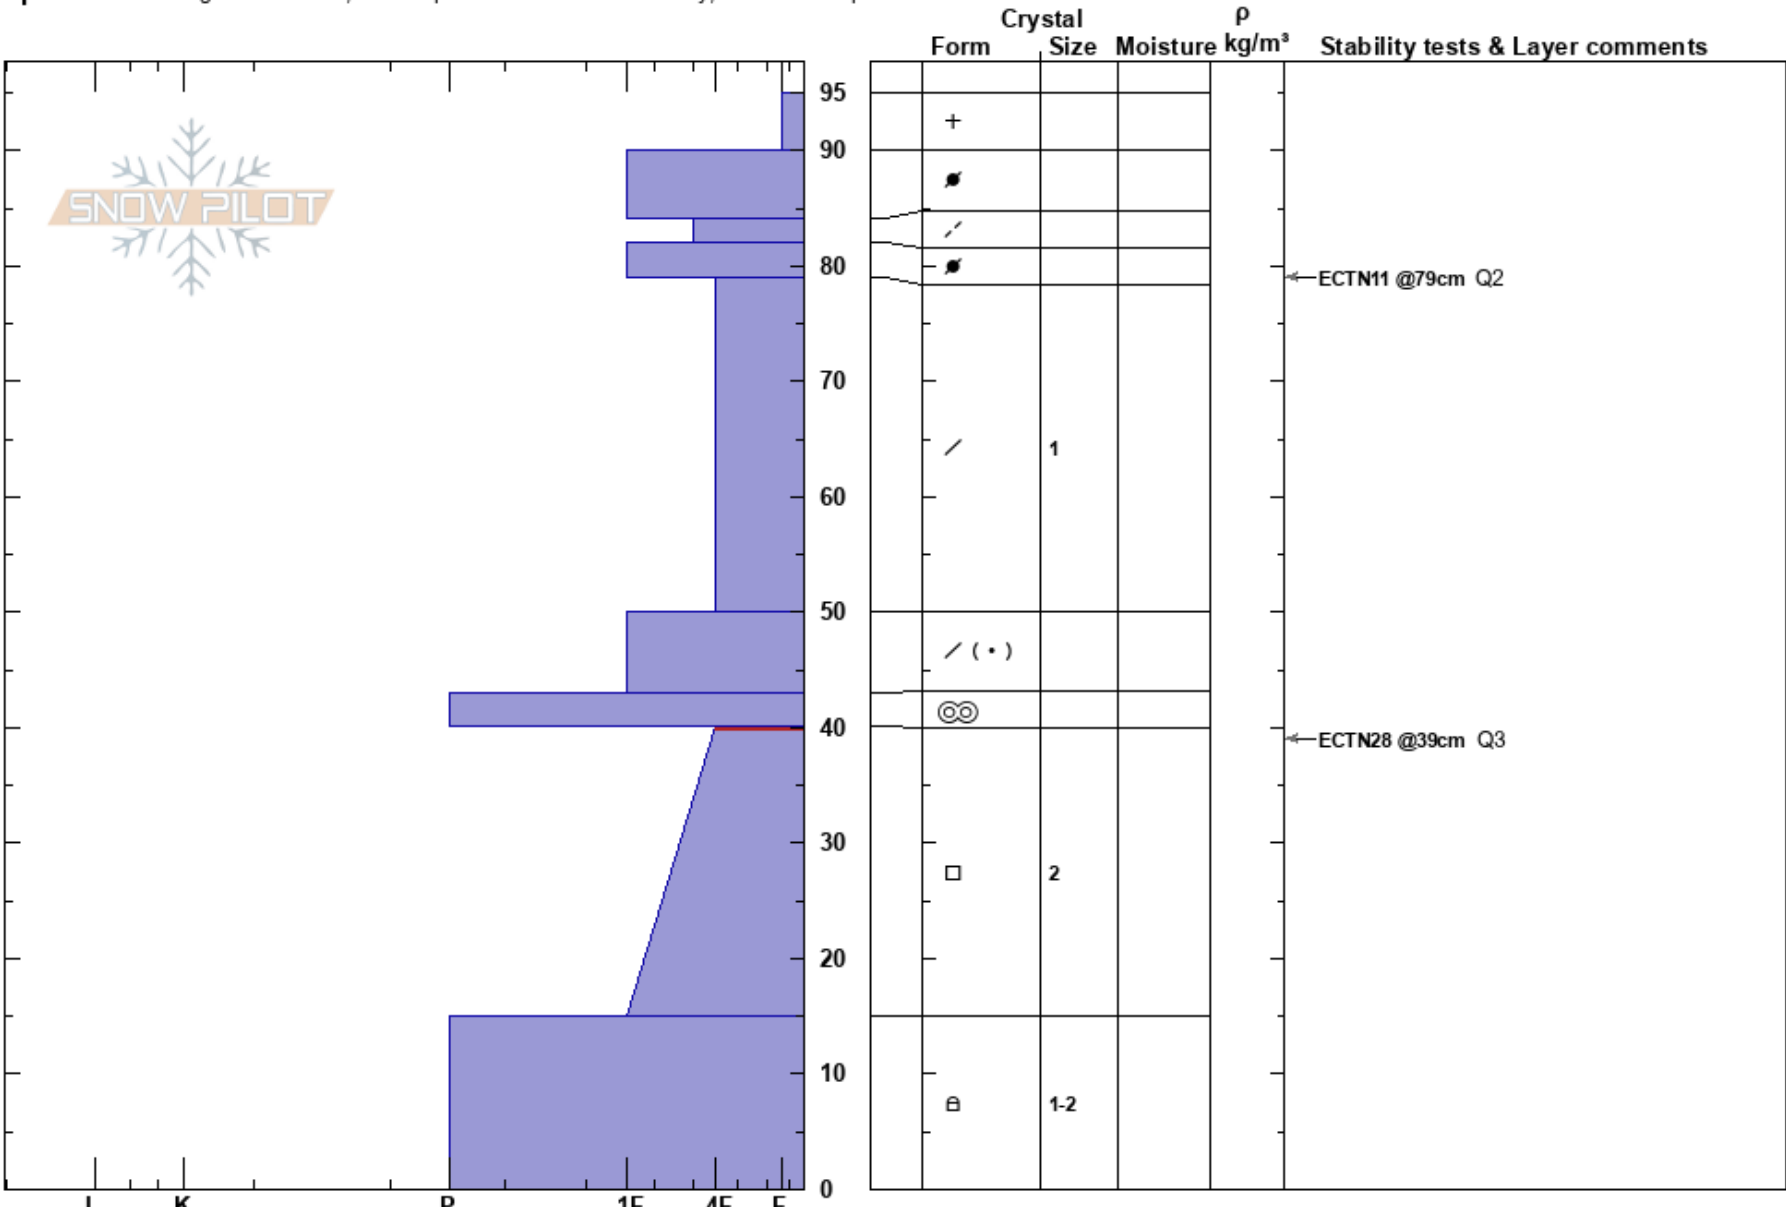

Arch Rock
 Madison Range-N
 MT
 Elevation: 9400 ft
 Aspect: 40°
 Specifics: Pit dug in a Ski Area; Pit is representative of backcountry; We skied slope

Leigh Frye
 11/21/2017 - 1:15pm
 Co-ord: 45.27585N, -111.43690W
 Slope Angle: 37°
 Wind Loading: previous

Stability: Fair
 Air Temperature: 1°C
 Sky Cover: BKN
 Precipitation: NO
 Wind: W Moderate

HS:95
 PS: 10 40-15cm: Problematic layer

Notes: Slope had been shot with a 2lb explosive that day with no result. Overall stability good. Higher elevation NE aspects avalanching on basal instabilities, reactive to explosives. Current weather pattern looking good for healing trend.