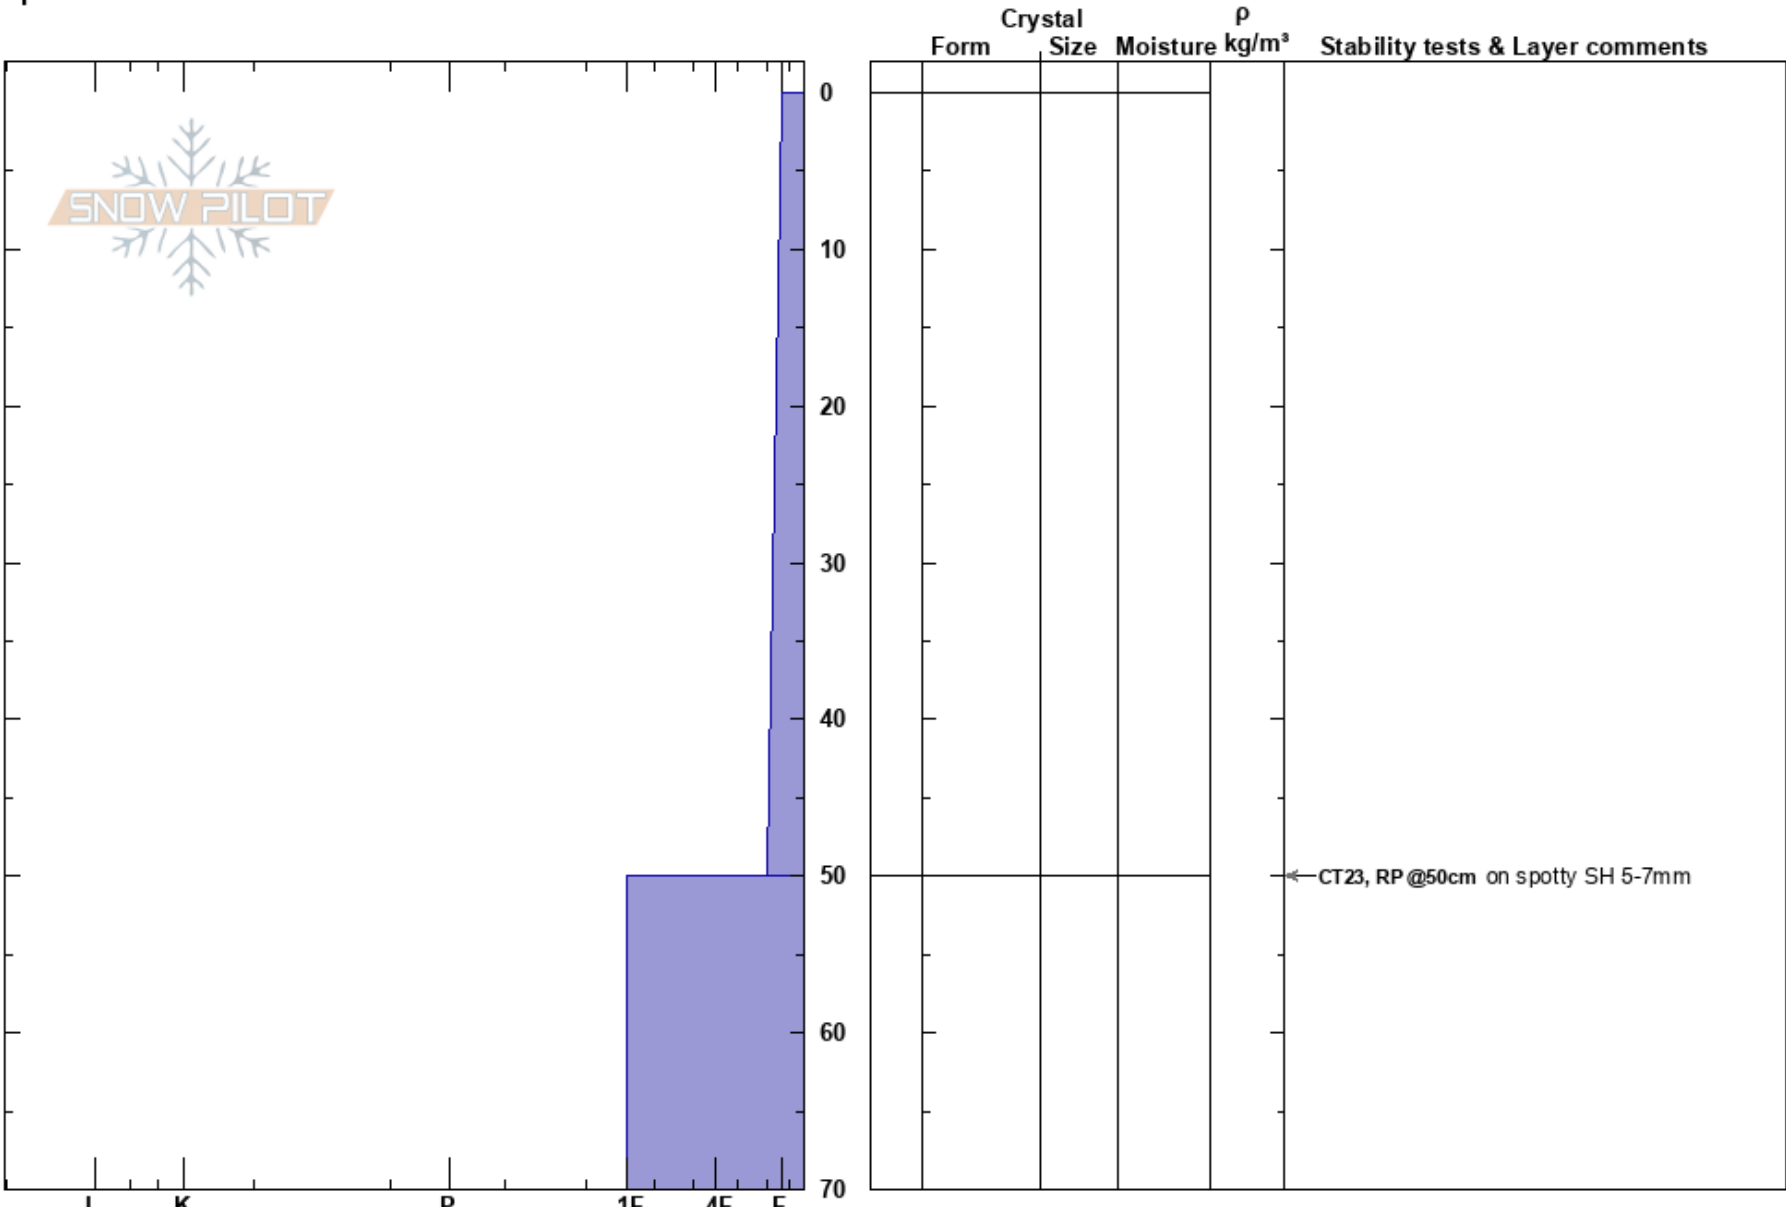

Two Sandwich
 Columbia Mountains
 BC
 Elevation: 2077 m
 Aspect: NE
 Specifics:

Steve Conger
 21/02/2016 - 10:15
 Co-ord: 11U 462924W 5711900N
 Slope Angle: 32°
 Wind Loading:

Stability:
 Air Temperature: -7°C
 Sky Cover: FEW
 Precipitation: NO
 Wind: NW Light Breeze

Layer Notes:

Notes: Plotted by S. Conger from N. Rapaich's notes of quick test profile done prior to setting track on the upper slope of Two Sandwich.
 Observer did not dig below the slab / bed interface.