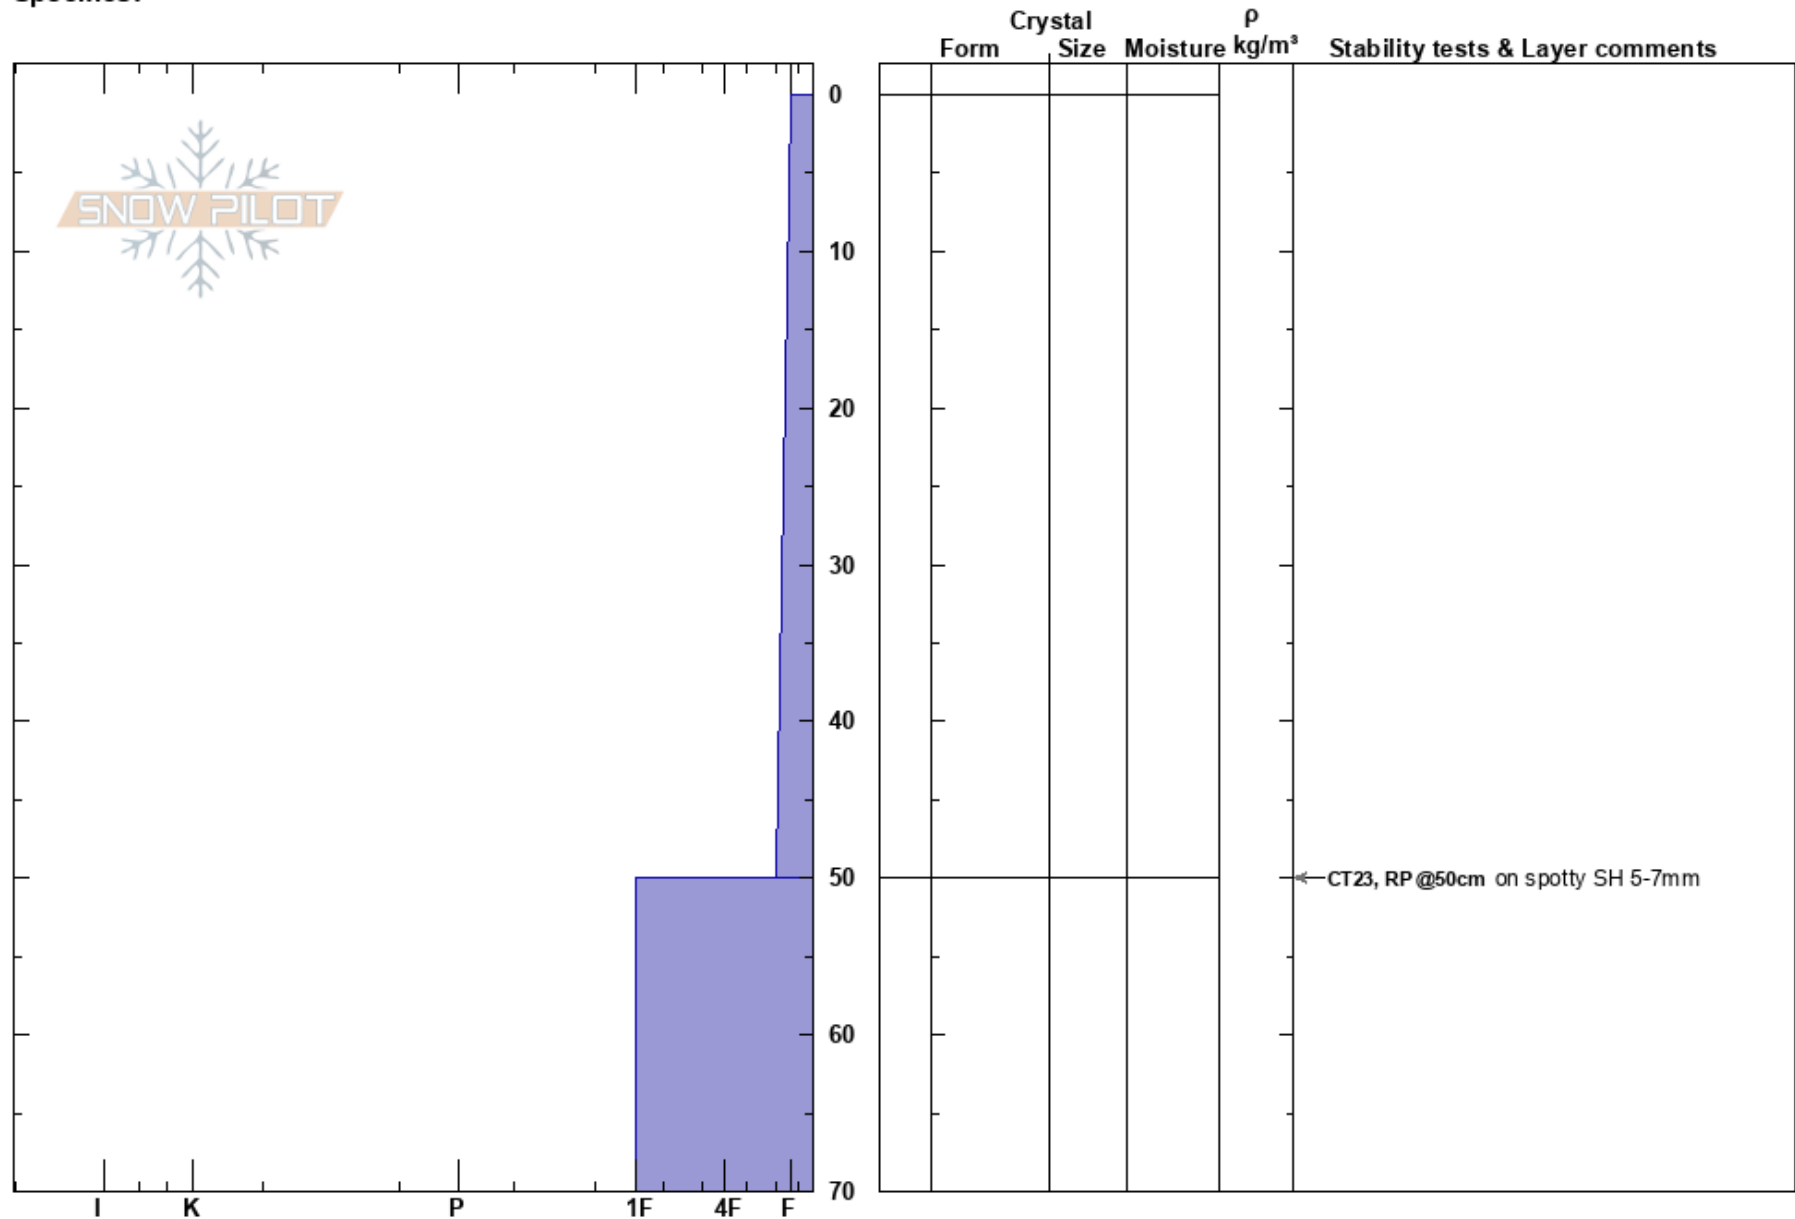

Two Sandwich
 Columbia Mountains
 BC
Elevation: 2077 m
Aspect: NE
Specifics:

Steve Conger
 21/02/2016 - 10:15
Co-ord: 11U 462924W 5711900N
Slope Angle: 32°
Wind Loading:

Stability:
Air Temperature: -7°C
Sky Cover: FEW
Precipitation: NO
Wind: NW Light Breeze

Layer Notes:

SNOW PILOT

← CT23, RP @50cm on spotty SH 5-7mm