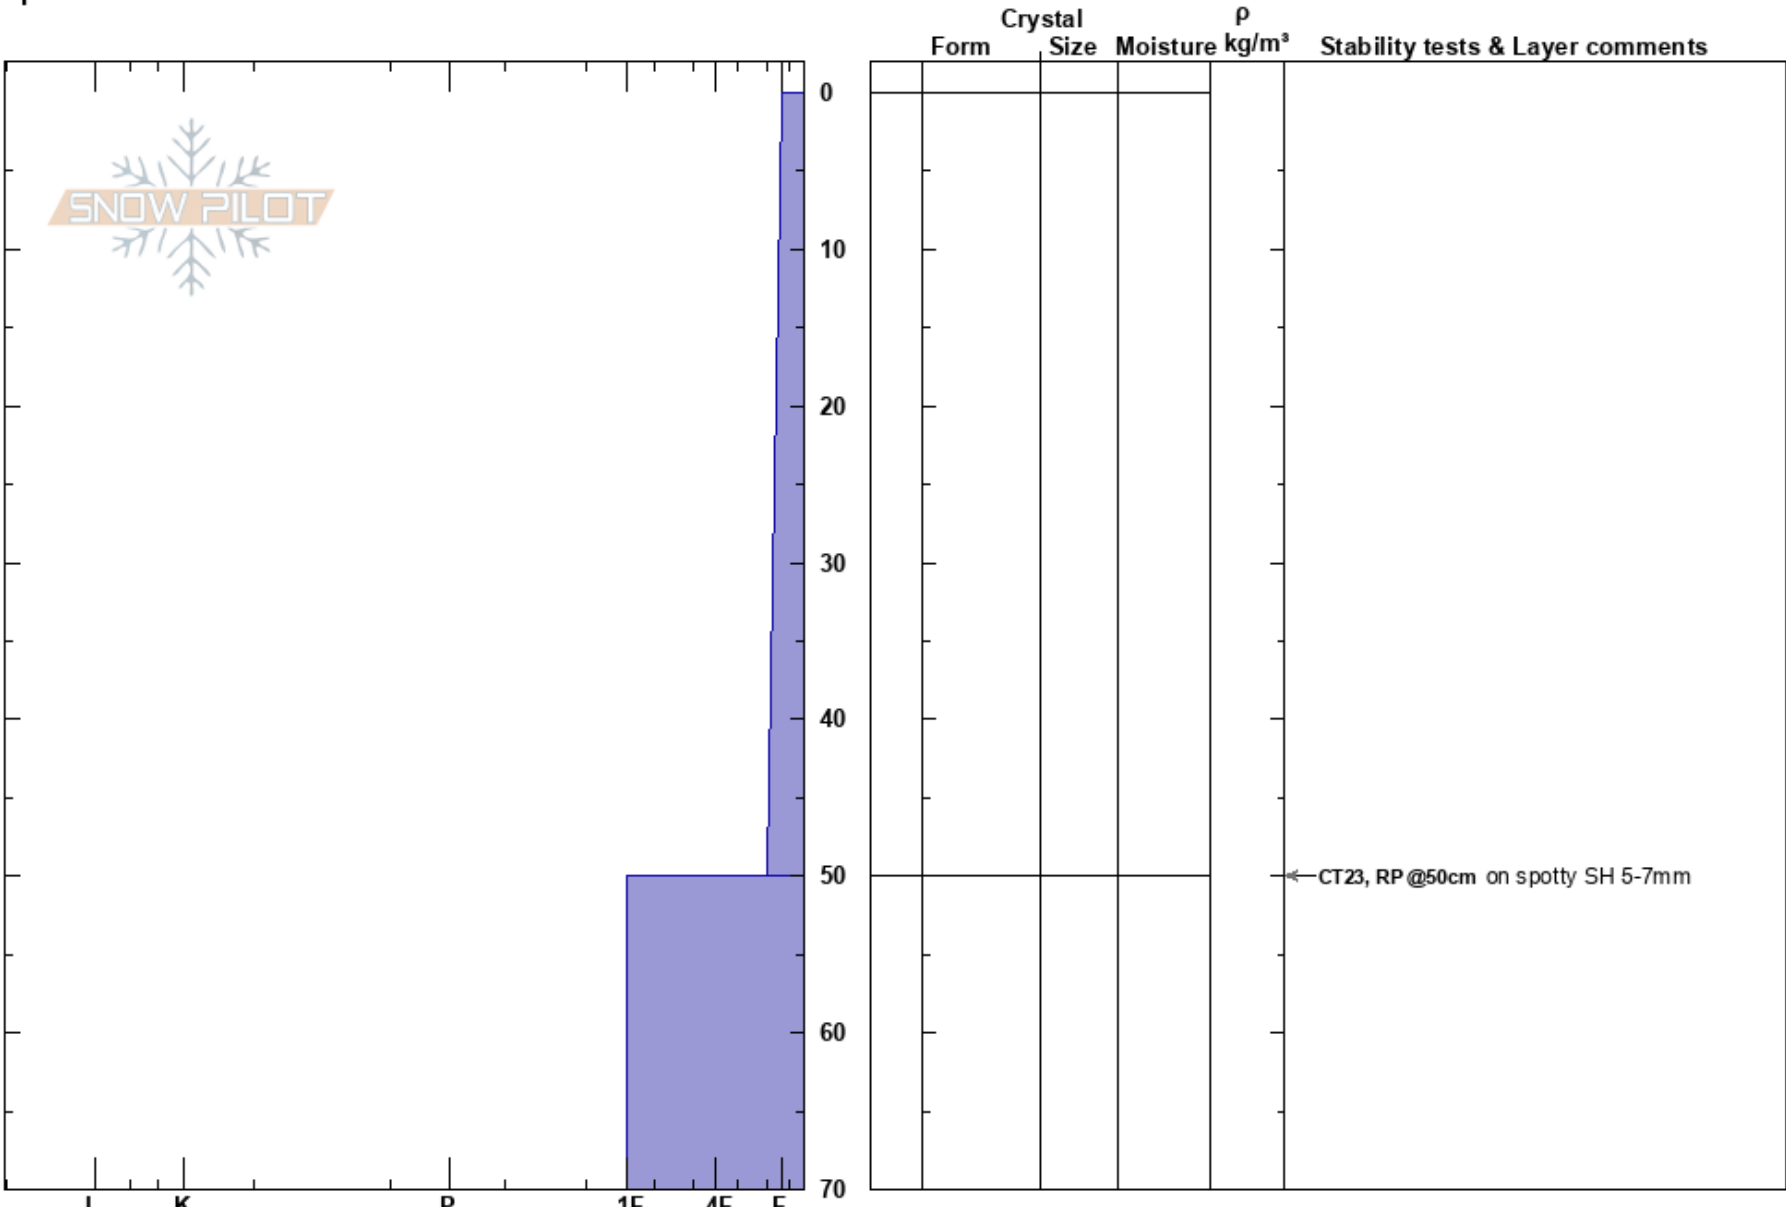

Two Sandwich  
 Columbia Mountains  
 BC  
 Elevation: 2077 m  
 Aspect: NE  
 Specifics:

Steve Conger  
 21/02/2016 - 10:15  
 Co-ord: 11U 462924W 5711900N  
 Slope Angle: 32°  
 Wind Loading:

Stability:  
 Air Temperature: -7°C  
 Sky Cover: FEW  
 Precipitation: NO  
 Wind: NW Light Breeze

Layer Notes:

**Notes:** Plotted by S. Conger from N. Rapaich's notes of quick test profile done prior to setting track on the upper slope of Two Sandwich.  
 Observer did not dig below the slab / bed interface.