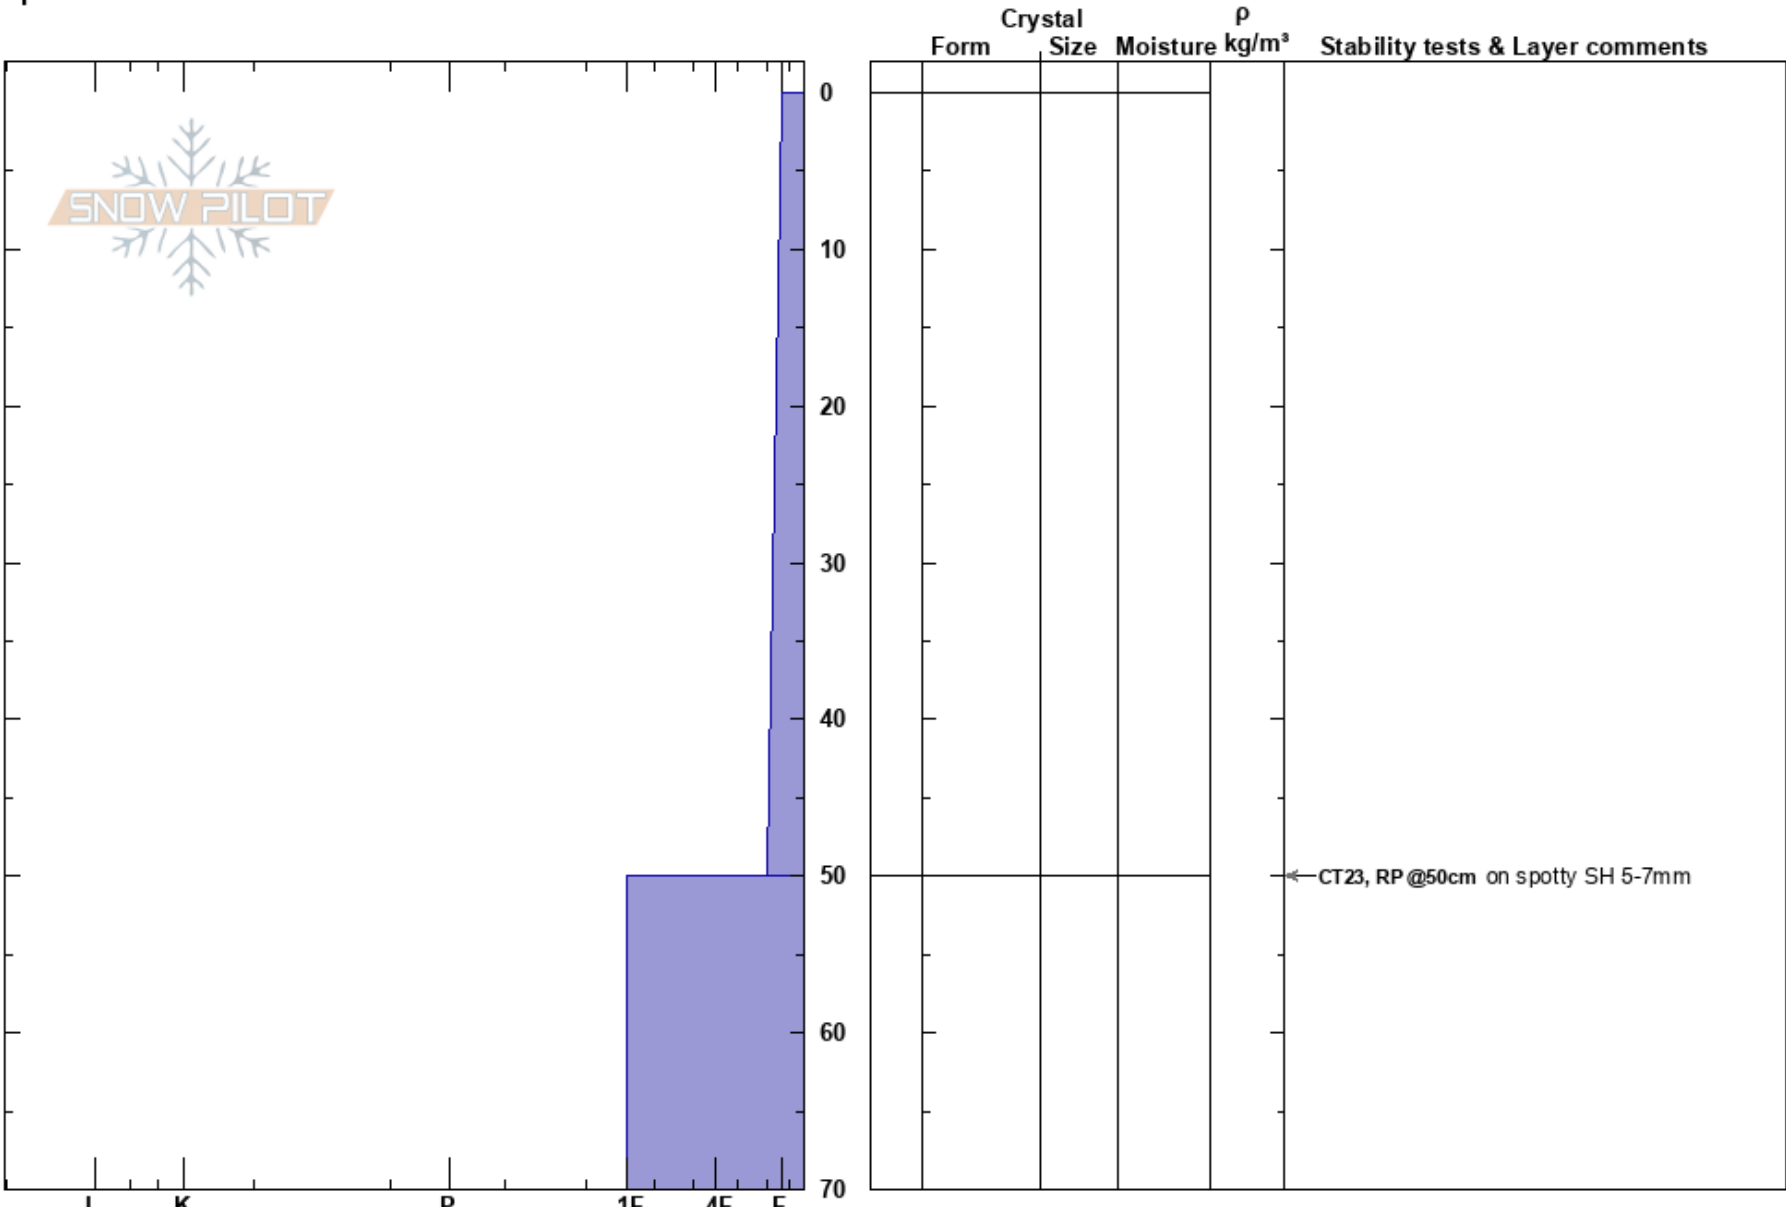

Two Sandwich  
 Columbia Mountains  
 BC  
**Elevation:** 2077 m  
**Aspect:** NE  
**Specifics:**

Steve Conger  
 21/02/2016 - 10:15  
**Co-ord:** 11U 462924W 5711900N  
**Slope Angle:** 32°  
**Wind Loading:**

**Stability:**  
**Air Temperature:** -7°C  
**Sky Cover:** FEW  
**Precipitation:** NO  
**Wind:** NW Light Breeze

**Layer Notes:**

**Notes:** Plotted by S. Conger from N. Rapaich's notes of quick test profile done prior to setting track on the upper slope of Two Sandwich.  
 Observer did not dig below the slab / bed interface.