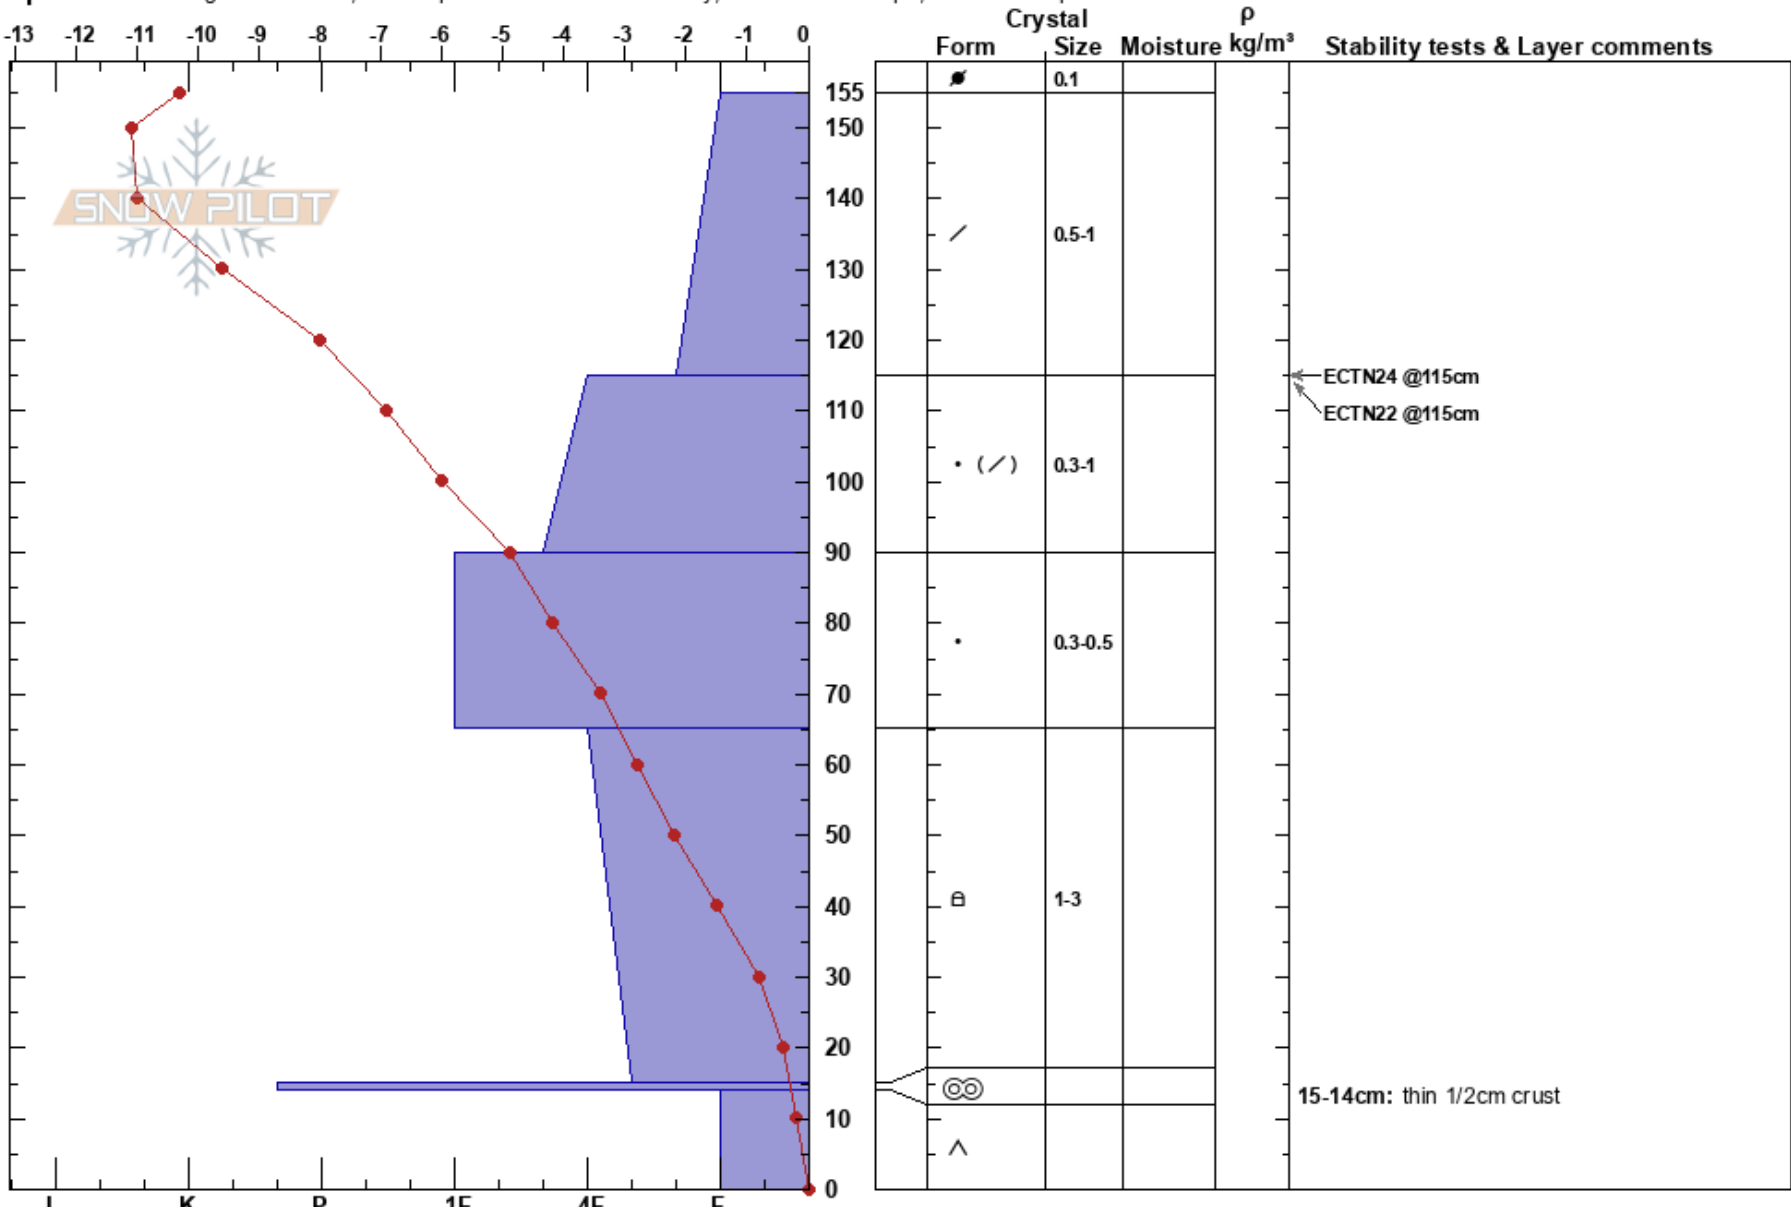

YC Lower Elevator  
 Madison Range-N  
 MT  
 Elevation: 9273 ft  
 Aspect: 53°

Griffin Dittmar  
 01/03/2022 - 1:30pm  
 Co-ord: 45.23725N, -111.45189W  
 Slope Angle: 36°  
 Wind Loading: yes

Stability:  
 Air Temperature: -7.4°C  
 Sky Cover: OVC  
 Precipitation: NO  
 Wind: SW Light Breeze

HS: 155  
 PF: 72  
 PS: 35  
 Layer Notes:  
 15-14cm: thin 1/2cm crust  
 14-0cm: Problematic layer

Specifics: Pit dug in a Ski Area; Pit is representative of backcountry; Ski tracks on slope; We skied slope

Notes: Pit dug by: Griffin Dittmar and Nick Thompson inside ski area boundary on untracked snow.