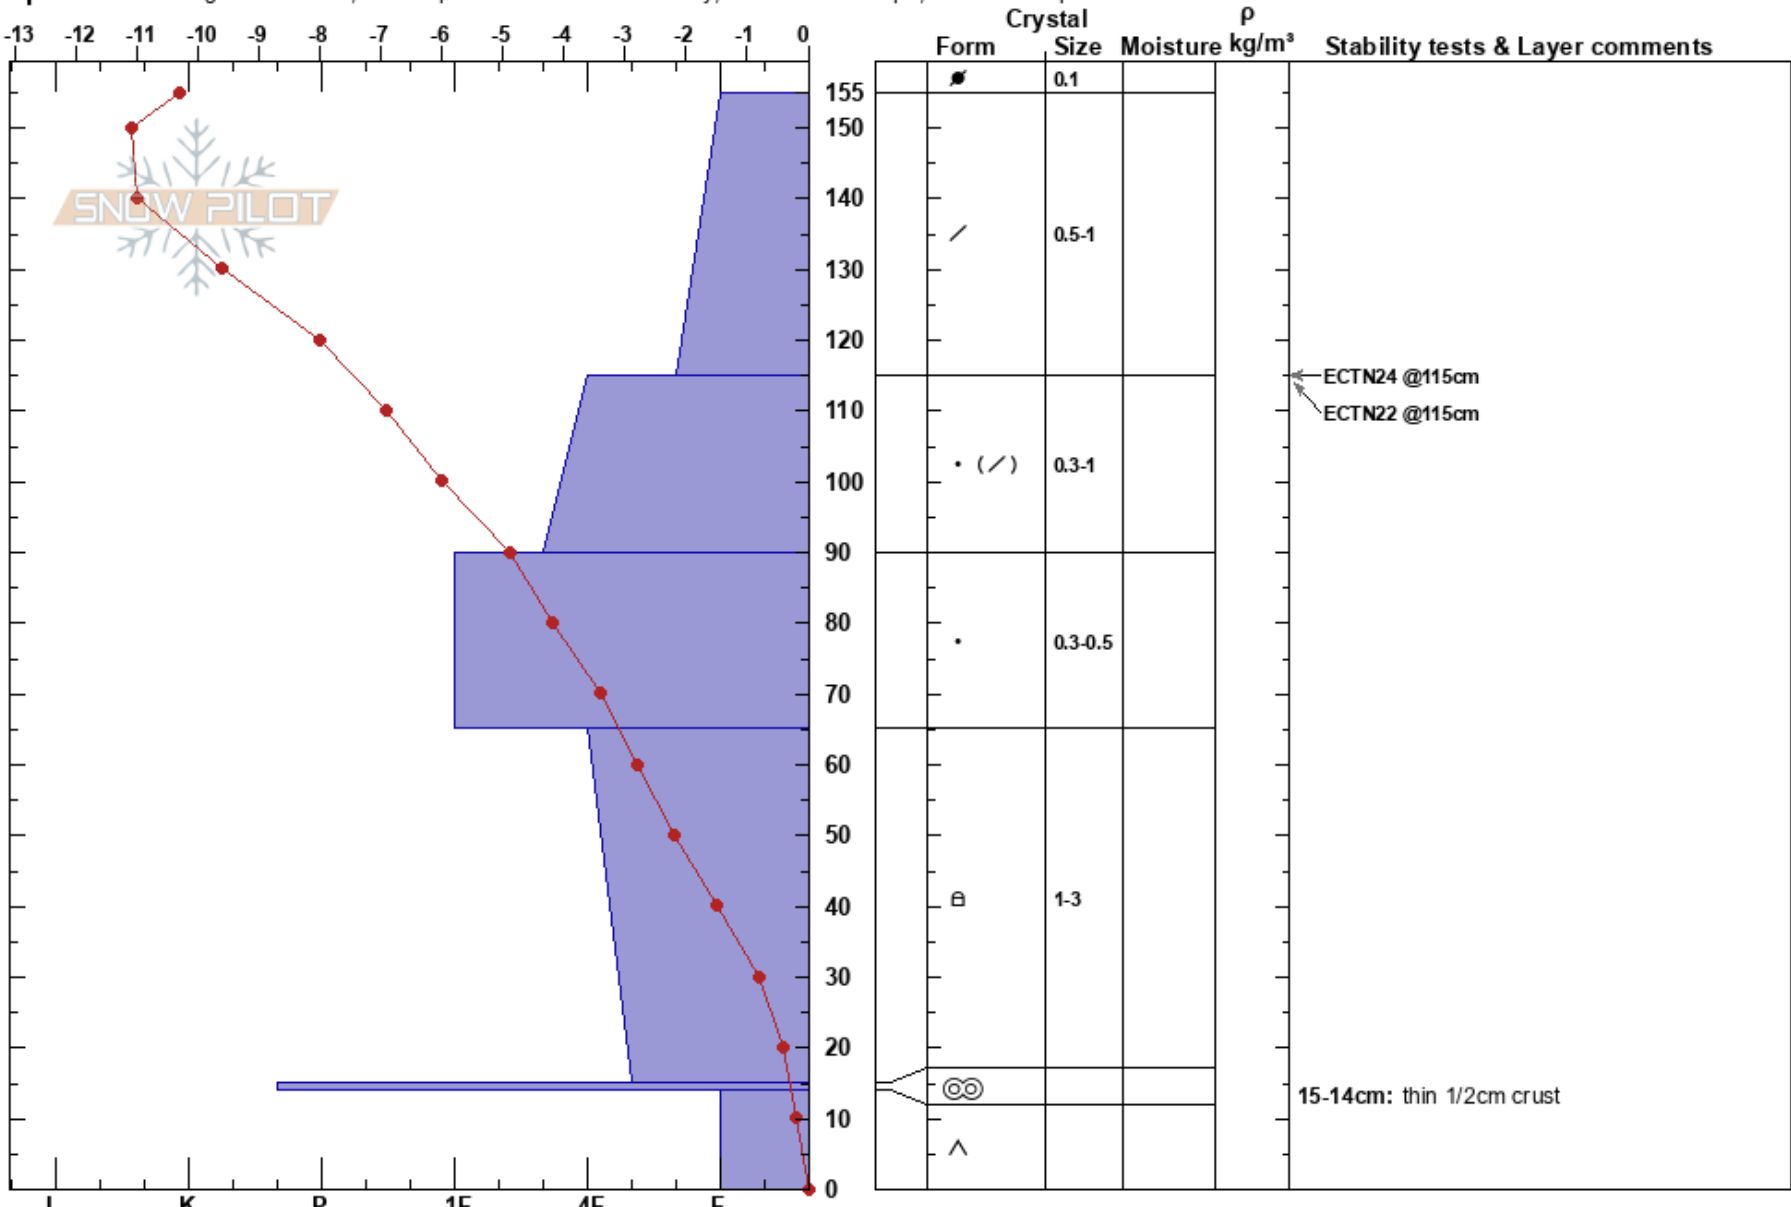

YC Lower Elevator
 Madison Range-N
 MT
 Elevation: 9273 ft
 Aspect: 53°

Griffin Dittmar
 01/03/2022 - 1:30pm
 Co-ord: 45.23725N, -111.45189W
 Slope Angle: 36°
 Wind Loading: yes

Stability:
 Air Temperature: -7.4°C
 Sky Cover: OVC
 Precipitation: NO
 Wind: SW Light Breeze

HS: 155
 PF: 72
 PS: 35
 Layer Notes:
 15-14cm: thin 1/2cm crust
 14-0cm: Problematic layer

Specifics: Pit dug in a Ski Area; Pit is representative of backcountry; Ski tracks on slope; We skied slope

Notes: Pit dug by: Griffin Dittmar and Nick Thompson inside ski area boundary on untracked snow.