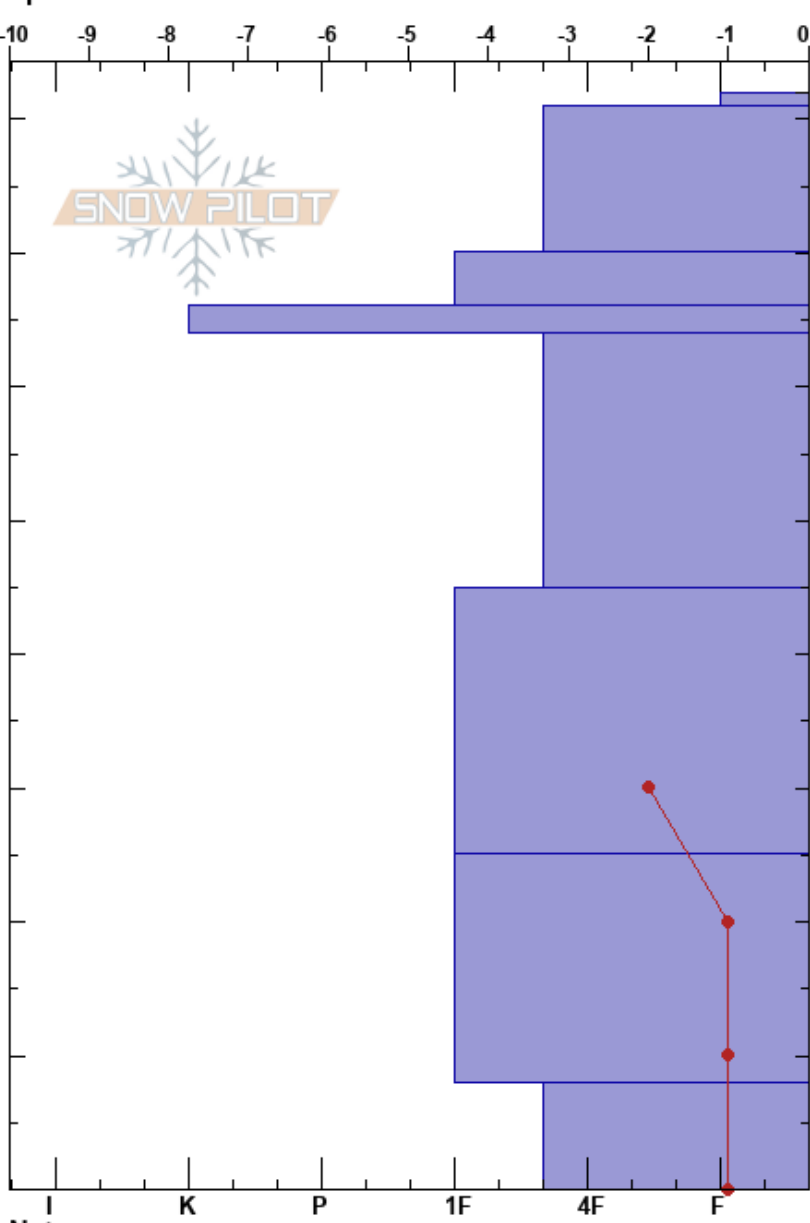

NW of Incline Lake Pk
 Carson Range
 NV
 Elevation: 9540 ft
 Aspect: 5°
 Specifics:

Brandon Schwartz
 11/21/2017 - 11:15am
 Co-ord: 39.29786N, -119.94918W
 Slope Angle: 28°
 Wind Loading: no

Stability: **HS:82**
 Air Temperature: 6°C
 Sky Cover: FEW
 Precipitation: NO
 Wind: SW Light Breeze

Layer Notes:

Form	Crystal		ρ kg/m ³	Stability tests & Layer comments
	Size	Moisture		
∩	2	W		
∩	2	W		
∩	2	W		
=				
/ (•)	0.5-1	M		
•	0.5	M		
⊖ (•)	0.5-1	M		
⊖	1-2	M		

CTN
 CT22, SC @0cm

Notes: Pit dug in near treeline terrain. Snowpack rained on in past 24 hrs.