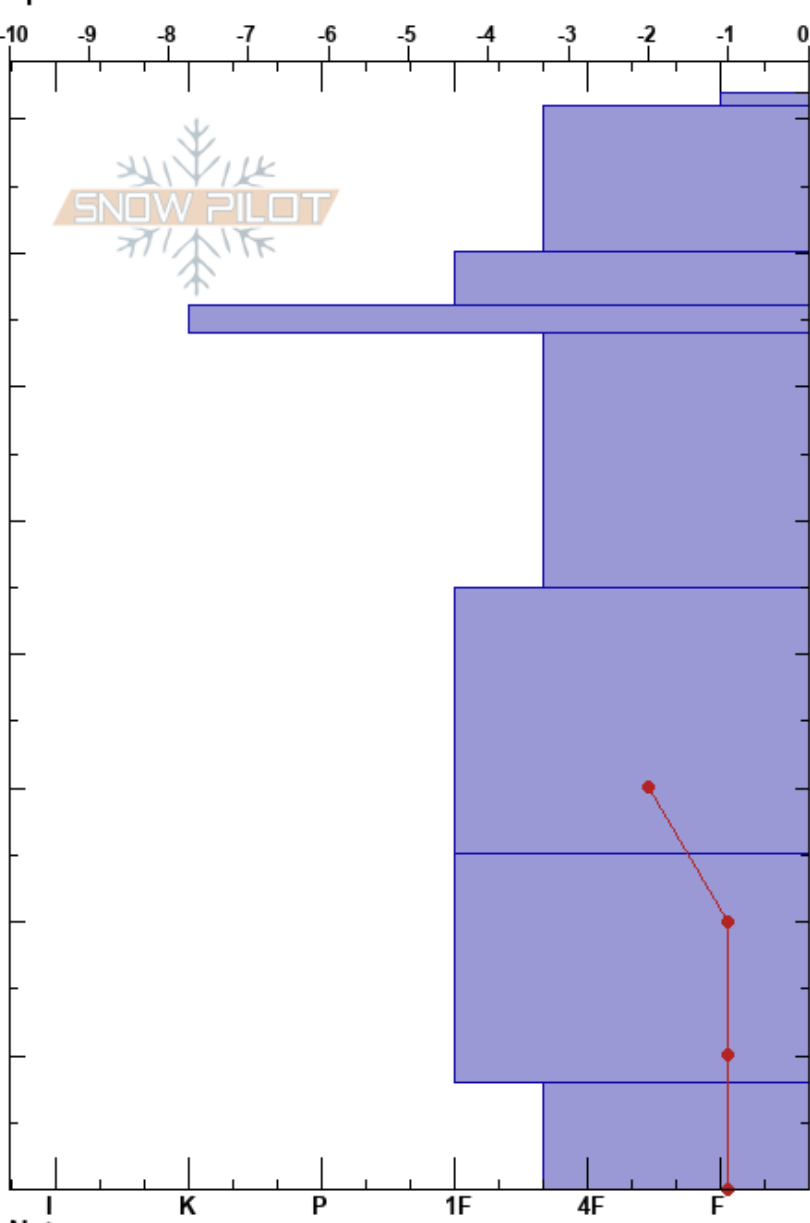

NW of Incline Lake Pk
 Carson Range
 NV
 Elevation: 9540 ft
 Aspect: 5°
 Specifics:

Brandon Schwartz
 11/21/2017 - 11:15am
 Co-ord: 39.29786N, -119.94918W
 Slope Angle: 28°
 Wind Loading: no

Stability: **HS:82**
 Air Temperature: 6°C
 Sky Cover: FEW
 Precipitation: NO
 Wind: SW Light Breeze

PS: 5
 Layer Notes:

Form	Crystal		Moisture	ρ kg/m ³	Stability tests & Layer comments
	Size				
∩	2		W		
∩	2		W		
∩	2		W		
=					
/ (•)	0.5-1		M		
•	0.5		M		
⊖ (•)	0.5-1		M		
⊖	1-2		M		

CTN
 CT22, SC @0cm

Notes: Pit dug in near treeline terrain. Snowpack rained on in past 24 hrs.