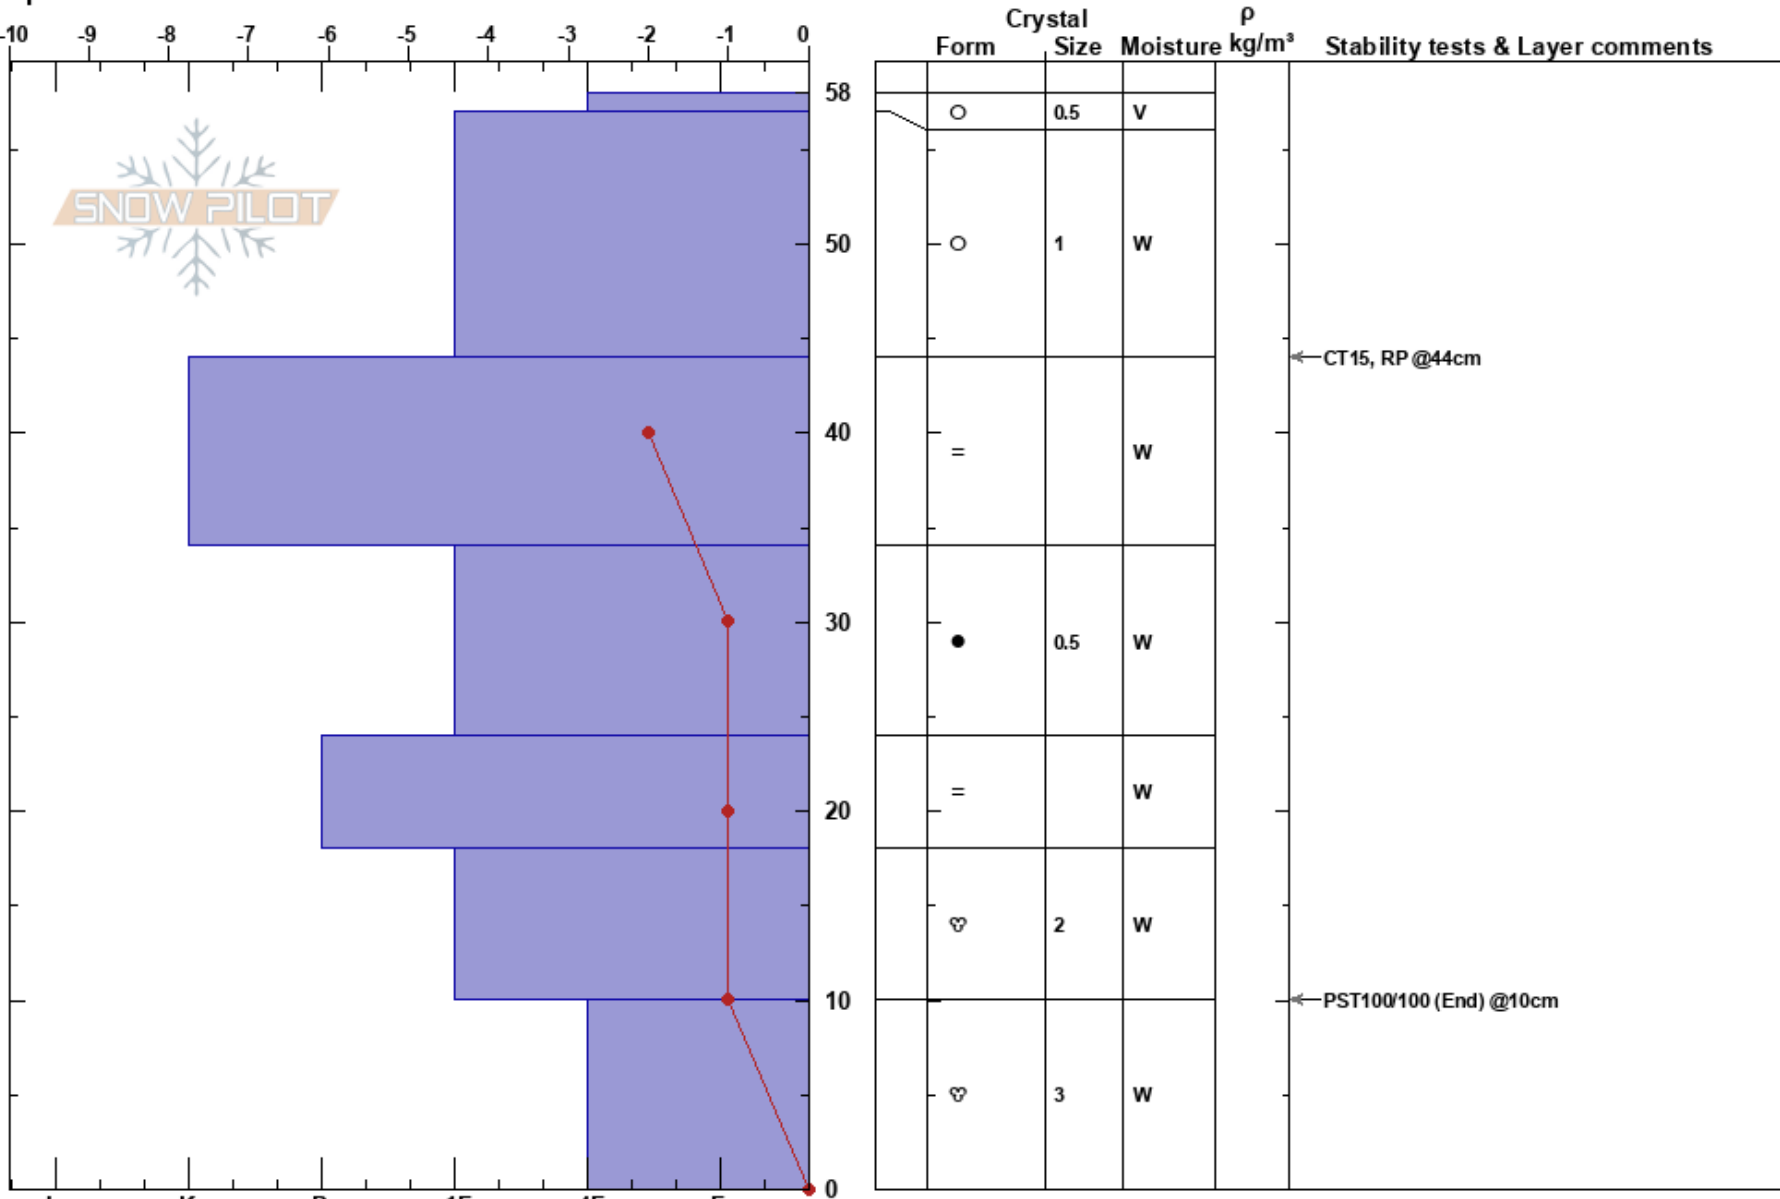

Maggies Peak South  
 Central Sierra  
 CA  
 Elevation: 8320 ft  
 Aspect: 40°  
 Specifics:

Brandon Schwartz  
 11/20/2017 - 11:45am  
 Co-ord: 38.93377N, -120.11326W  
 Slope Angle: 29°  
 Wind Loading: no

Stability: Good  
 Air Temperature: 3°C  
 Sky Cover: OVC  
 Precipitation: RL  
 Wind: SW Light Breeze

HS:58  
 Layer Notes:

Notes: Consistent light rain throughout the day. Minor roller ball activity on steep N aspects in this area.