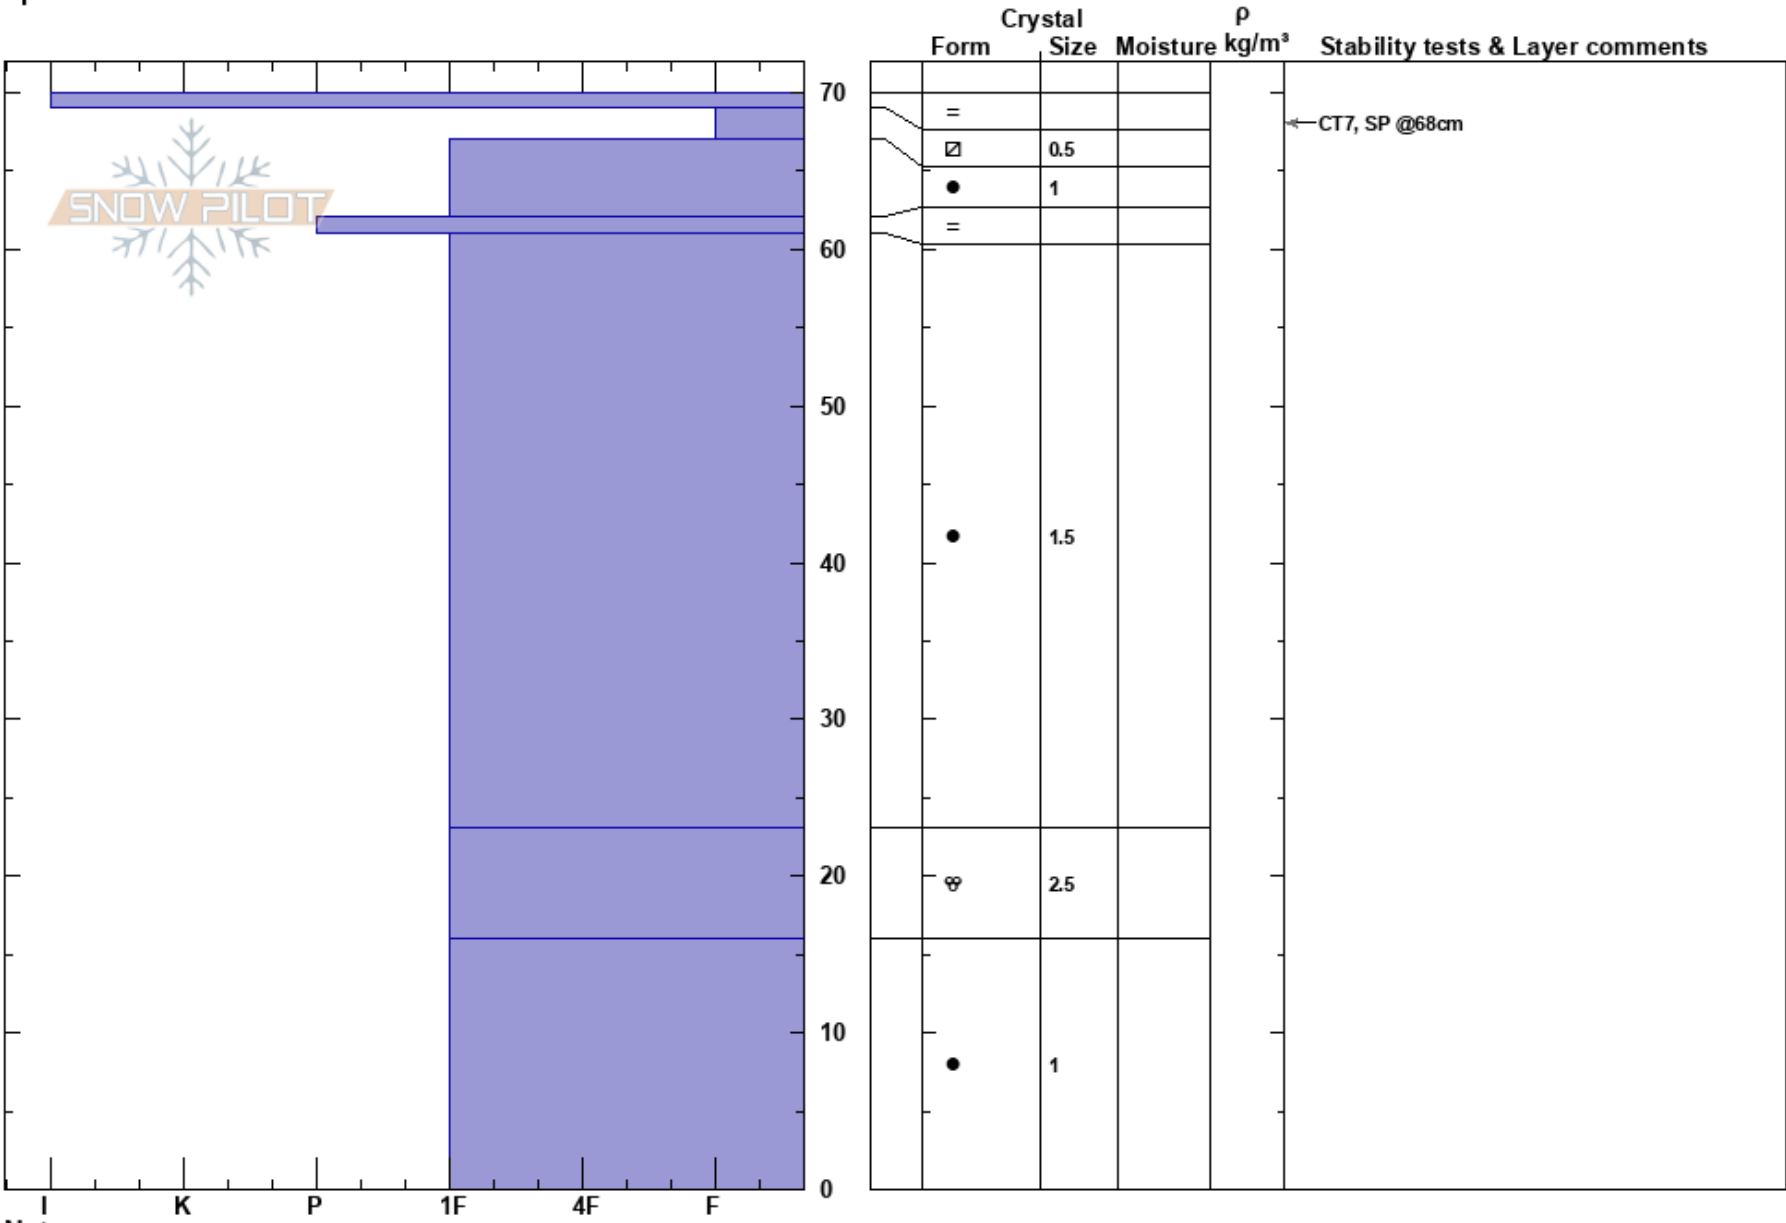

Sisters
 Central Sierra
 CA
 Elevation: 9739 ft
 Aspect: 4°
 Specifics:

David Reichel
 11/19/2017 - 12:00pm
 Co-ord: 38.66478N, -120.00873W
 Slope Angle: 17°
 Wind Loading: yes

Stability:
 Air Temperature: 2°C
 Sky Cover: BKN
 Precipitation: NO
 Wind: SW Moderate

HS: 70
 PS: 0
 69-67cm: Problematic layer

Notes: