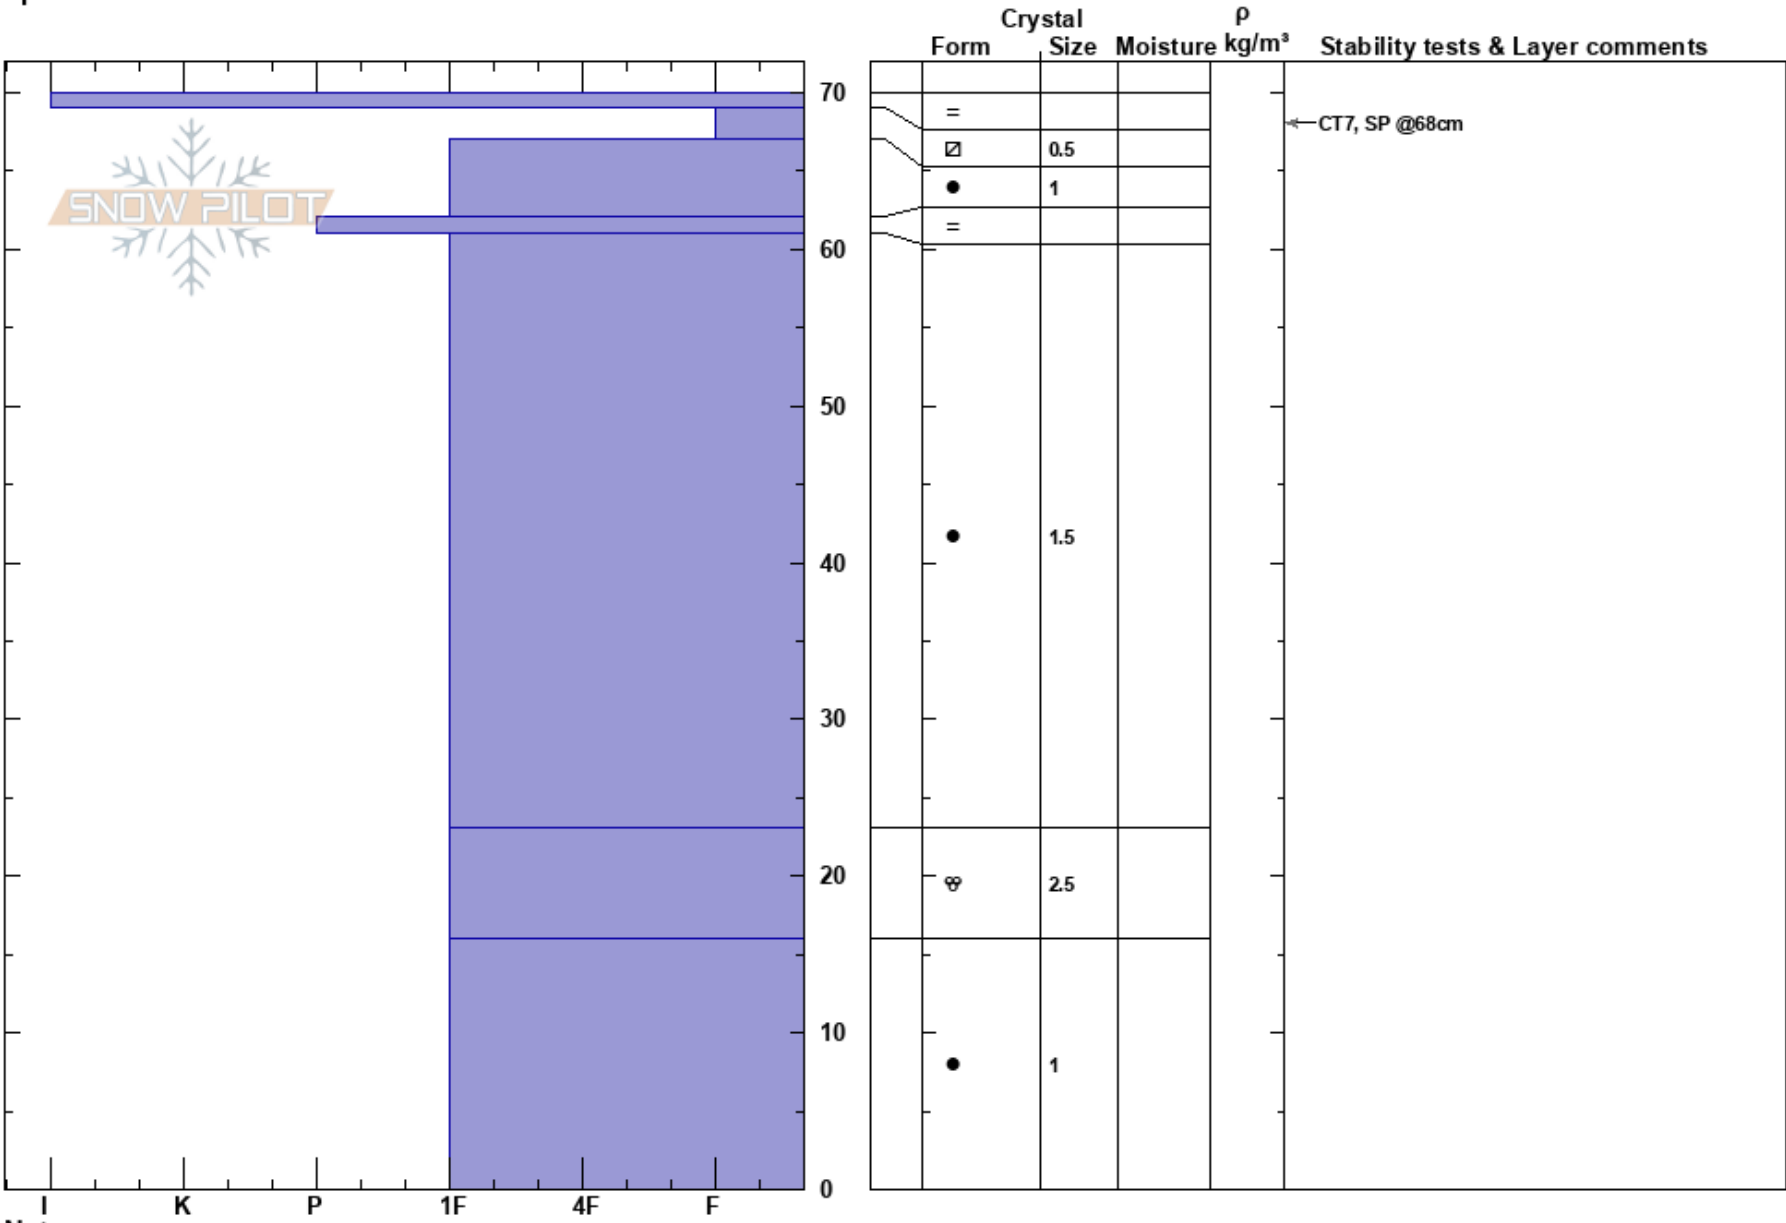

Sisters  
 Central Sierra  
 CA  
 Elevation: 9739 ft  
 Aspect: 4°  
 Specifics:

David Reichel  
 11/19/2017 - 12:00pm  
 Co-ord: 38.66478N, -120.00873W  
 Slope Angle: 17°  
 Wind Loading: yes

Stability:  
 Air Temperature: 2°C  
 Sky Cover: BKN  
 Precipitation: NO  
 Wind: SW Moderate

HS: 70  
 PS: 0  
 69-67cm: Problematic layer

Notes: