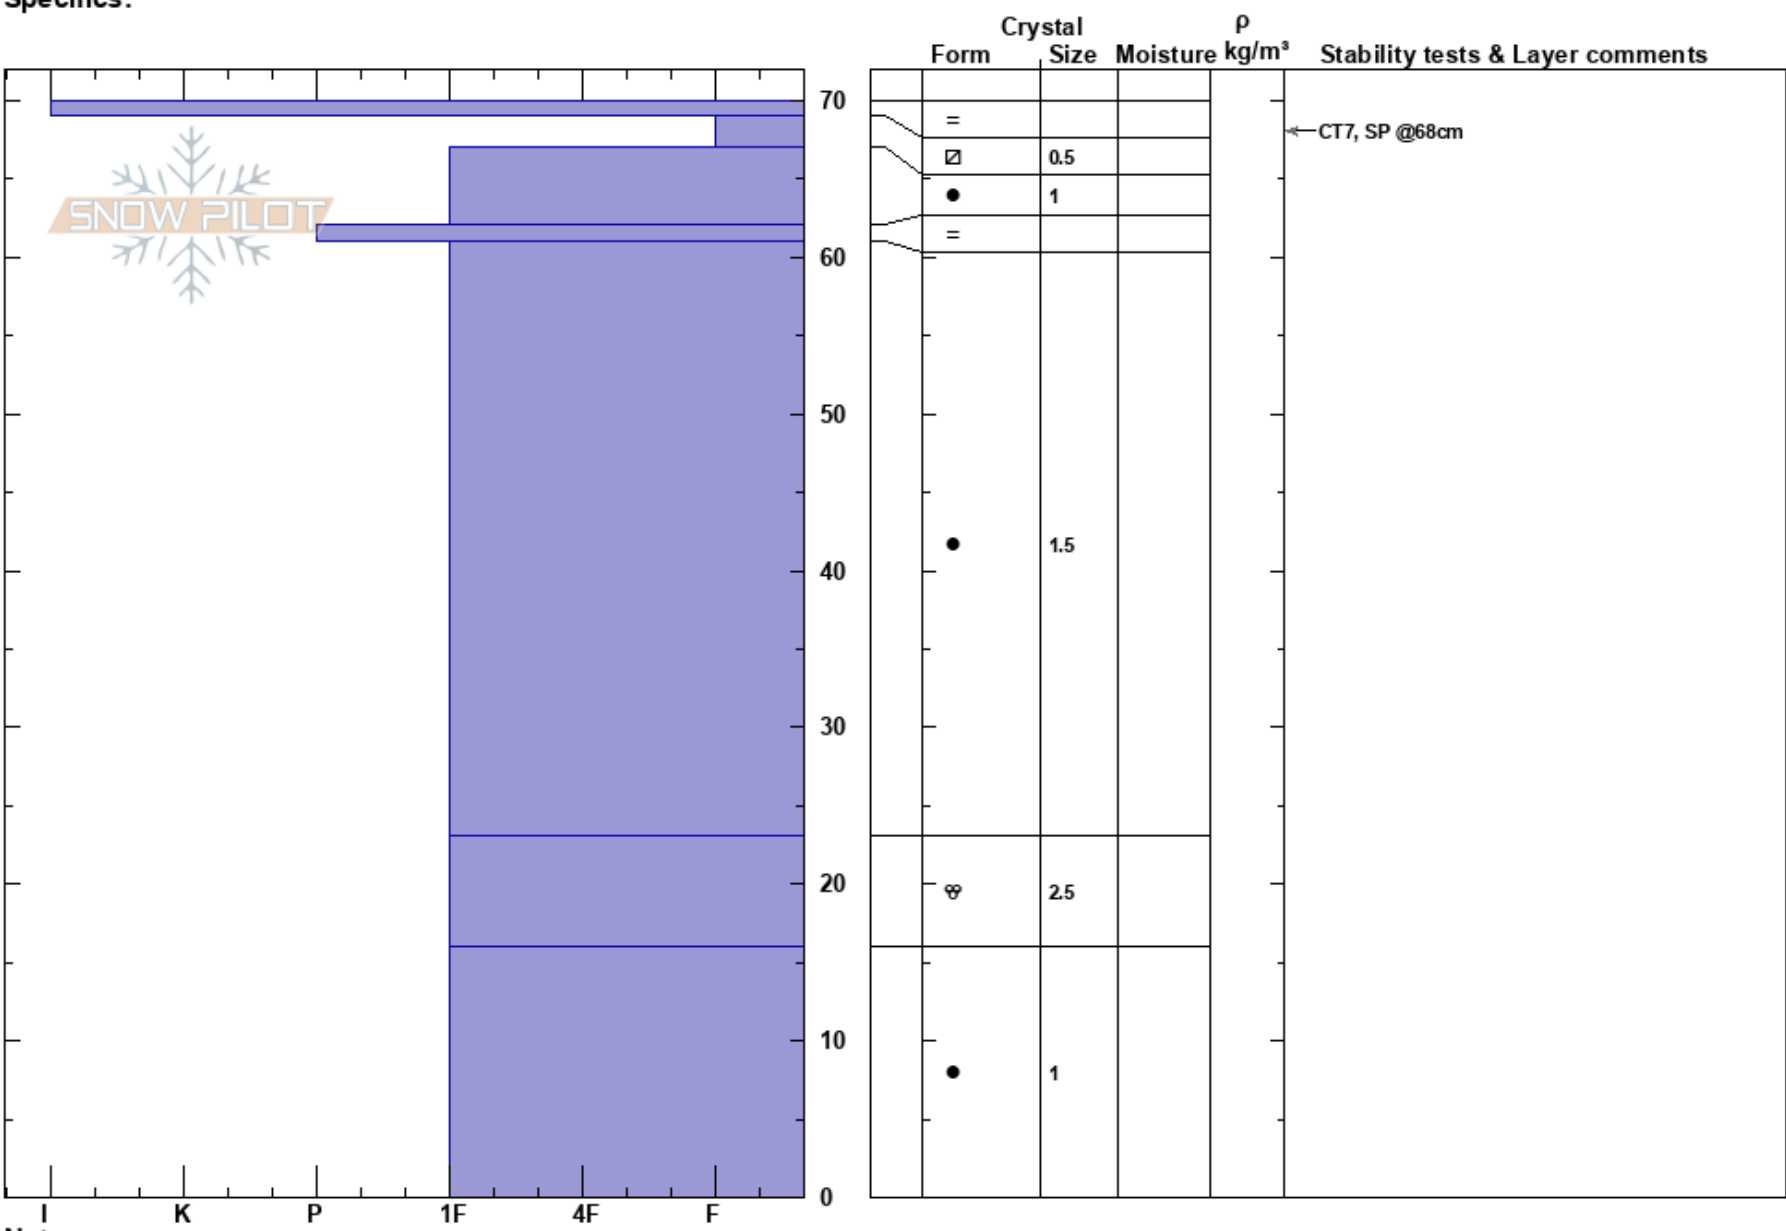

Sisters
 Central Sierra
 CA
 Elevation: 9739 ft
 Aspect: 4°
 Specifics:

David Reichel
 11/19/2017 - 12:00pm
 Co-ord: 38.66478N, -120.00873W
 Slope Angle: 17°
 Wind Loading: yes

Stability:
 Air Temperature: 2°C
 Sky Cover: BKN
 Precipitation: NO
 Wind: SW Moderate

HS: 70
 PS: 0
 69-67cm: Problematic layer

Notes: